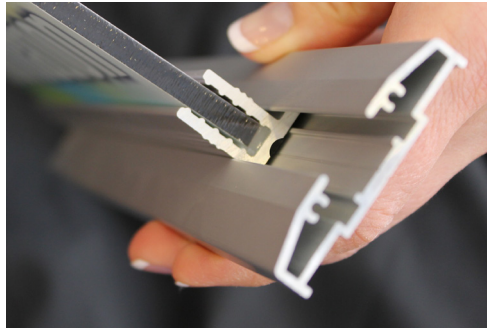

Modern Acrylic Signage

Panel Projection Mounting Bracket and Sleeve Detail

- 1 Panel Projection Bracket Sleeve
- 2 Panel Projection Mounting Bracket
- 3 .25" Thick Sign Panel
- 4 End Cap
- 5 Fastener Hole

Note:
Panel Projection Mounting Bracket is available with or without accompanying Panel Projection Bracket Sleeve.

Mounting Bracket and Sleeve consist of Interior and Exterior Grade Anodized Aluminum.