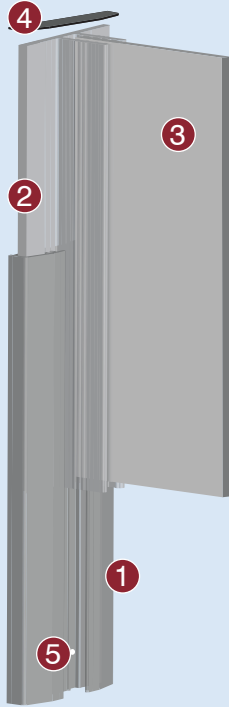

Modern Acrylic Signage

Panel Projection Mounting Bracket and Sleeve Detail

- 1 Panel Projection Bracket Sleeve
- 2 Panel Projection Mounting Bracket
- 3 .25" Thick Sign Panel
- 4 End Cap
- 5 Fastener Hole

Note:
Panel Projection Mounting Bracket is available with or without accompanying Panel Projection Bracket Sleeve.

Mounting Bracket and Sleeve consist of Interior and Exterior Grade Anodized Aluminum.