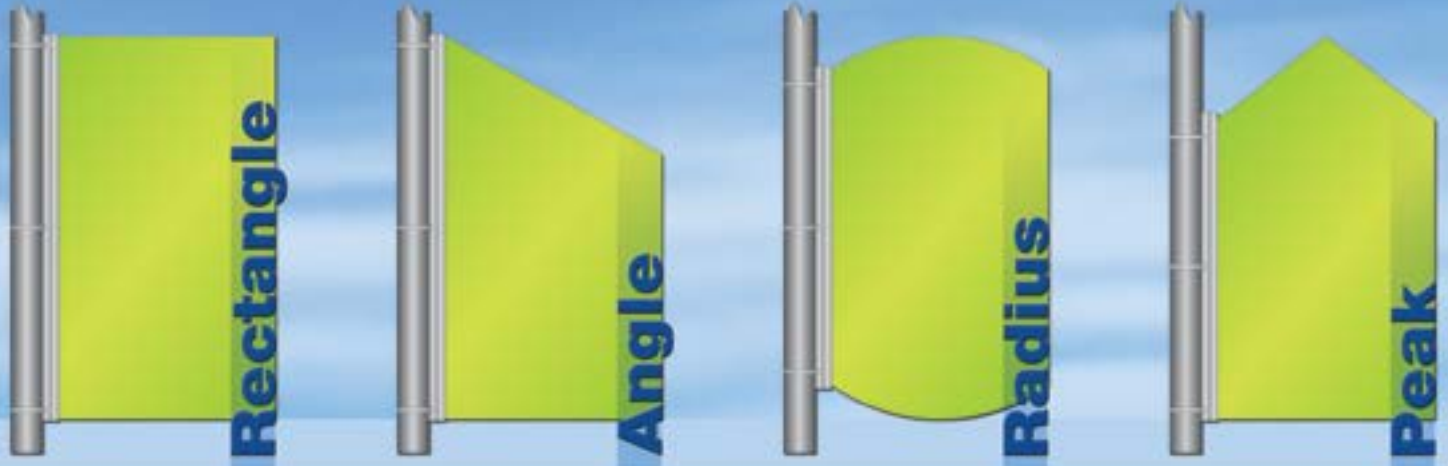

# Perma-Banner

The Permanent Pole Banner System that Outperforms and Outlasts

## STANDARD PRICE GUIDE

Banner Systems (Includes all 4 Standard Shapes)	Product Code	Panel Size	Price (No Graphics)	Price (Graphics)
	PB-3624	36" x 24"	Call or Login	Call or Login
	PB-4824	48" x 24"	Call or Login	Call or Login
	PB-6030	60" x 30"	Call or Login	Call or Login
	PB-7230	72" x 30"	Call or Login	Call or Login