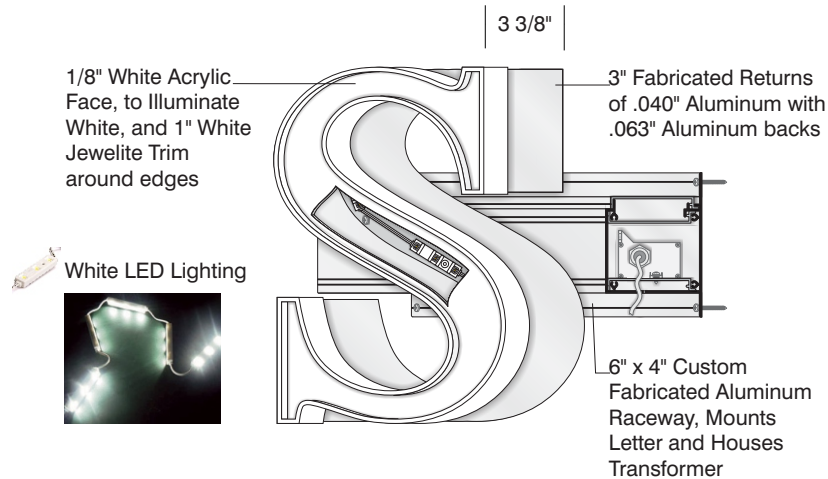

## Raceway Mount Channel Letter Detail

### 14" White LED Illuminated Typical Channel Letter Detail

### Channel Letter Raceway Detail