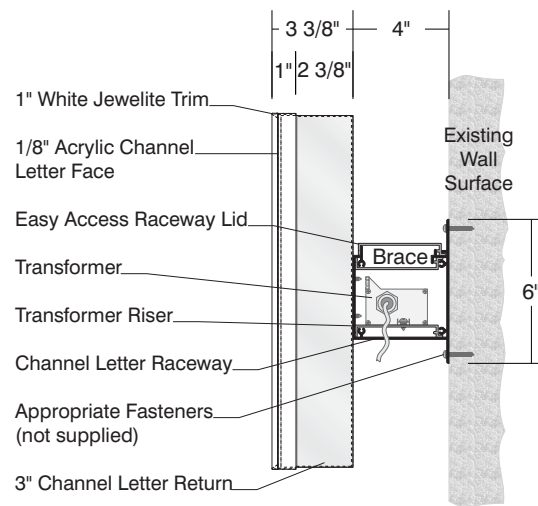

## Raceway Mount Channel Letter Detail

### 14" White LED Illuminated Typical Channel Letter Detail

### Channel Letter Raceway Detail

### Channel Letter/Raceway Cross Section Detail