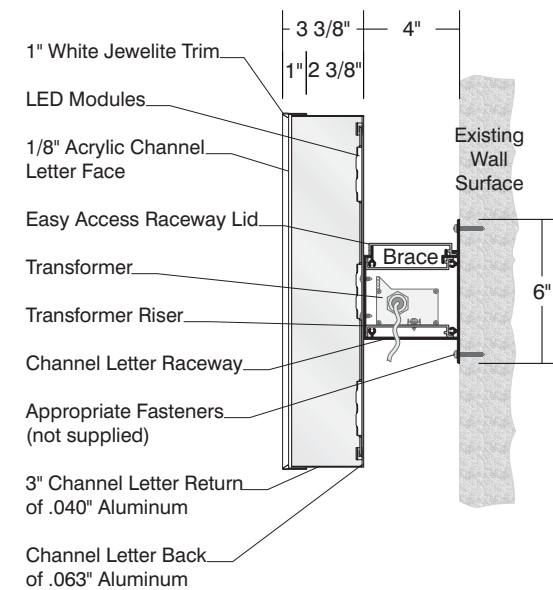

Channel Letter/Raceway Cross Section Detail