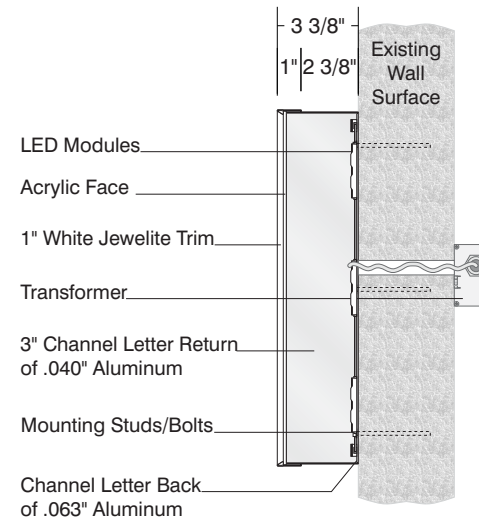

### Channel Letter Raceway Detail

### Channel Letter/Raceway Cross Section Detail

## Wall Mount Channel Letter Detail

**LED Illuminated Wall Mounted  
Typical Channel Letter Detail**

**Wall Mounted Channel Letter  
Cross Section Detail**

## Reverse Lit Channel Letter Detail

LED Illuminated Wall Mounted  
Typical Reverse Lit Channel Letter Detail

Wall Mounted Reverse Lit Channel Letter  
Cross Section Detail