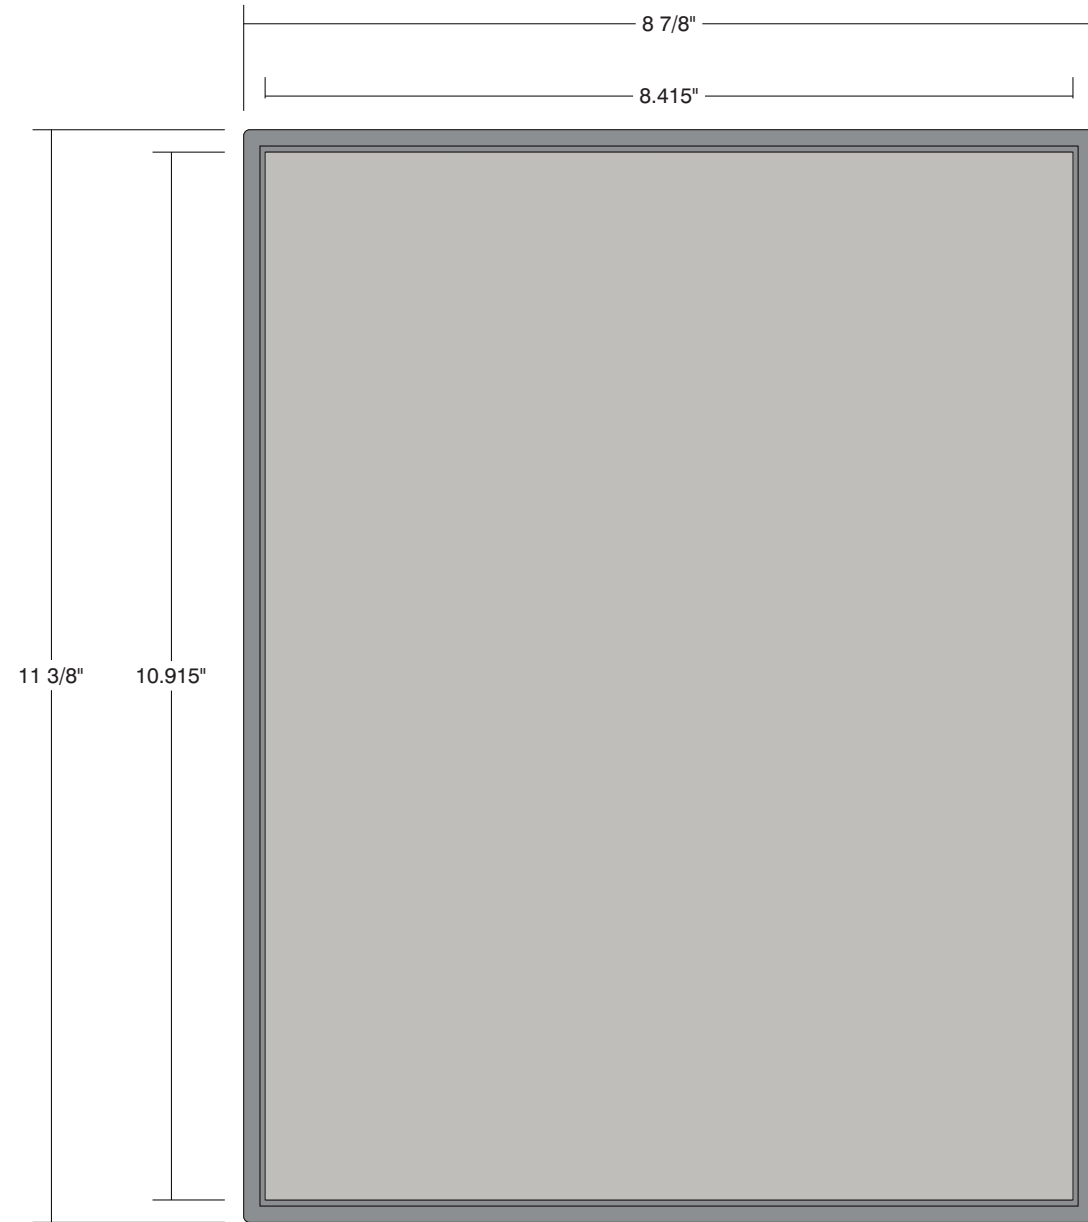

Part ID	QTY	Material/Color/Finish		H x W (in)
• Frame	1	HIP-GS8511 - Grey, Square	.50	11.375 x 8.875
• Panel	1	Pearl Grey (321-306)	.0625	10.915 x 8.415
• Panel Mounting	4	Pop Locks		.75 x .75
• Frame Mounting	4	White Adhesive Squares	.0625	.75 x .75

TOP VIEW

FRONT VIEW

SIDE VIEW

Standard HIP Color Combinations

Frame:
Grey
Panel:
Pearl Grey 506

Frame:
Black
Panel:
Black 401

Frame:
Sand
Panel:
Ash 214

Other panel colors available.

Date	DWG# HIP-S8511	Scale: 1" = 2"	Customer	Mounting SF/DF	Quote #												
Quantity	1	1 of 1	Location	<table border="1"> <tr> <td>Illuminated</td> <td>NO</td> <td>UL</td> <td></td> </tr> <tr> <td>Voltage</td> <td>N/A</td> <td>Amp</td> <td>N/A</td> </tr> <tr> <td>ADA</td> <td>No</td> <td></td> <td></td> </tr> </table>	Illuminated	NO	UL		Voltage	N/A	Amp	N/A	ADA	No			Sales Rep.
Illuminated			NO	UL													
Voltage			N/A	Amp	N/A												
ADA			No														
Page	System	HIP Square 8.5x11	Illustrator:														
1 of 1			Reviewed By:														