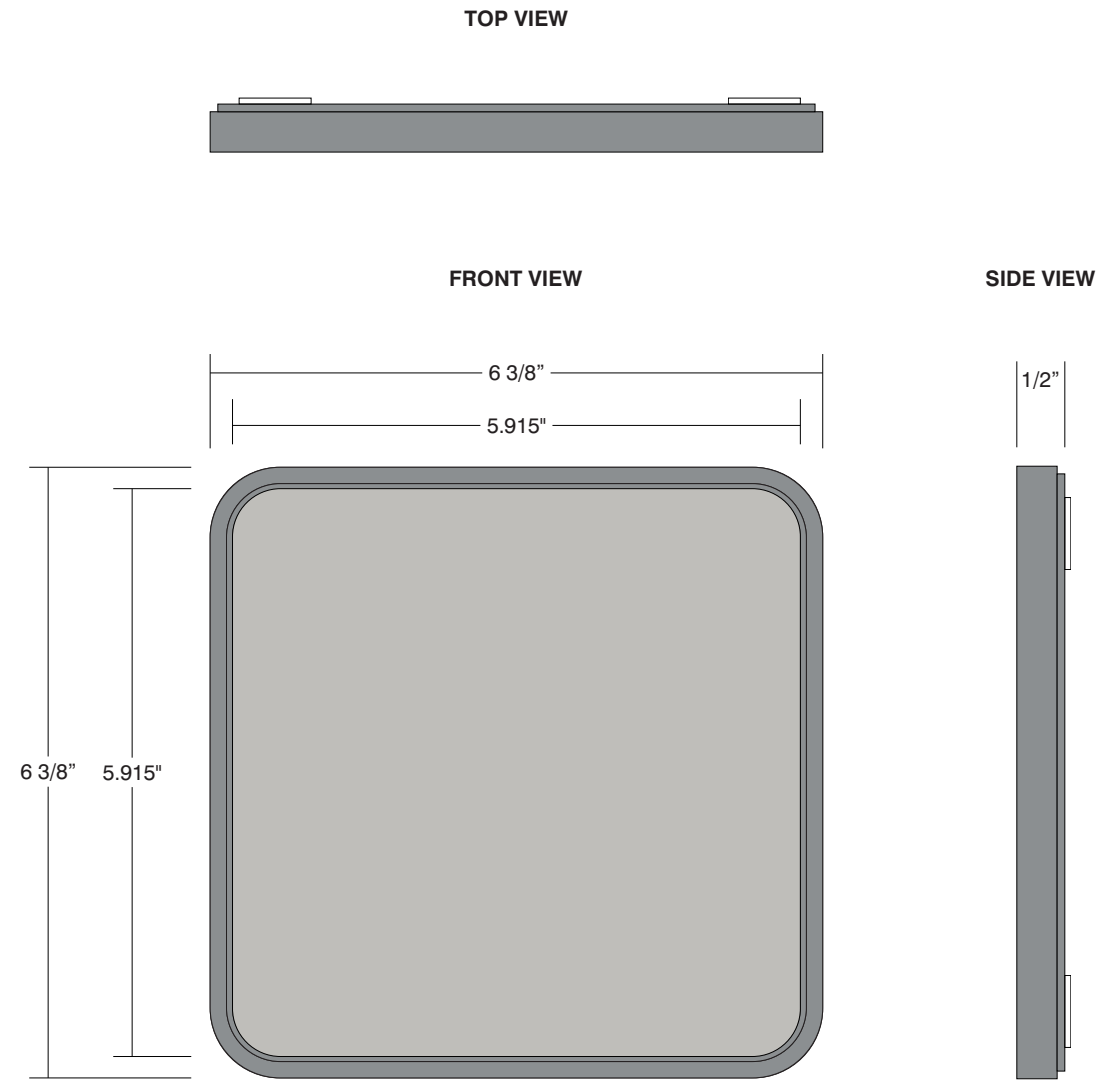

Part ID	QTY	Material/Color/Finish		H x W (in)
• Frame	1	HIP-GR606 - Grey, Radius	.50	6.375 x 6.375
• Panel	1	Pearl Grey (321-306)	.0625	5.915 x 5.915
• Panel Mounting	4	Pop Locks		.75 x .75
• Frame Mounting	4	White Adhesive Squares	.0625	.75 x .75

Standard HIP Color Combinations

Frame:
Grey

Panel:
Pearl Grey 506

Frame:
Black

Panel:
Black 401

Frame:
Sand

Panel:
Ash 214

Other panel colors available.

Date	DWG# HIP-R606	Scale:	1" = 2"	Customer		Mounting		Quote #																		
Quantity				Location		<table border="1" style="font-size: small;"> <tr> <td>SF/DF</td> <td></td> <td></td> <td></td> </tr> <tr> <td>Illuminated</td> <td>NO</td> <td>UL</td> <td></td> </tr> <tr> <td>Voltage</td> <td>N/A</td> <td>Amp</td> <td>N/A</td> </tr> <tr> <td>ADA</td> <td>No</td> <td></td> <td></td> </tr> </table>	SF/DF				Illuminated	NO	UL		Voltage	N/A	Amp	N/A	ADA	No			Sales Rep.			
SF/DF																										
Illuminated	NO	UL																								
Voltage	N/A	Amp	N/A																							
ADA	No																									
Page				System	HIP Radius 6x6	<p>*Due to the ADA/ ANSI's wide interpretation and other factors that may exist, we cannot affirm compliance in all situations and is hereby removed from responsibility regarding these issues.</p>																				
1 of 1										Illustrator:		Reviewed By:														