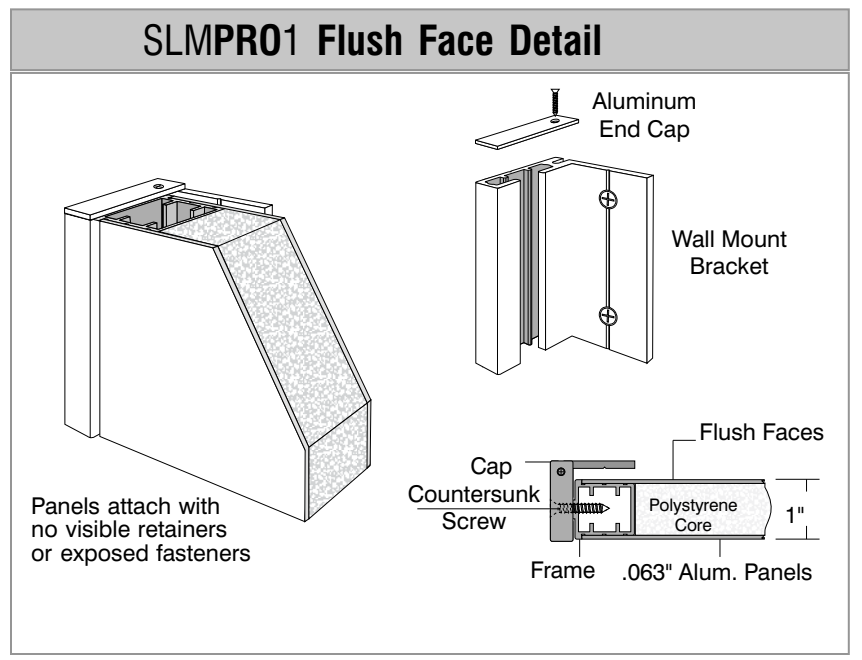

- **Sign System: SLIMPRO1 Wall Mount**
  - (2) .063" Aluminum Panels: (H) 24" x (L) 48"
- **Paint:**
  - Standard White - Panels, Frame, Mounting Bracket
- **Wall Mounted**
  - (2) Mounting Brackets: (L) 48 1/4"
  - (4) .125" Aluminum Endcaps

Date	DWG# SLIMPRO1_WallMount	Scale:	1 1/2" = 1'	Customer		Mounting SF/DF	Wall Mounted Single Face	Quote #	
XX.XX.XX				Location		Illuminated	NO	Sales Rep.	
Quantity				System	<b>SLIMPRO1 (24" x 48") Wall Mounted Sign System</b>	Voltage	N/A	Illustrator:	
1						ADA	No	Reviewed By:	
Page									
1 of 1									