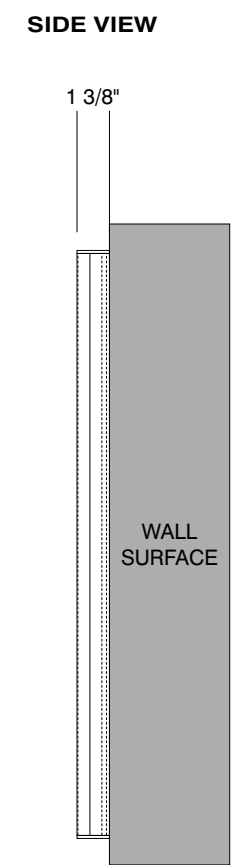

- **Sign System: SLIMPRO1 Wall Mount**
  - (2) .063" Aluminum Panels: (H) 24" x (L) 48"
- **Paint:**
  - Standard White - Panels, Frame, Mounting Bracket
- **Wall Mounted**
  - (2) Mounting Brackets: (L) 48 1/4"
  - (4) .125" Aluminum Endcaps

Date	DWG# SLIMPRO1_WallMount	Scale:	1 1/2" = 1'	Customer		Mounting SF/DF	Wall Mounted Single Face	Quote #	
XX.XX.XX				Location		Illuminated	NO	Sales Rep.	
Quantity				System	<b>SLIMPRO1 (24" x 48") Wall Mounted Sign System</b>	Voltage	N/A	Illustrator:	
1						ADA	No	Reviewed By:	
Page									
1 of 1									