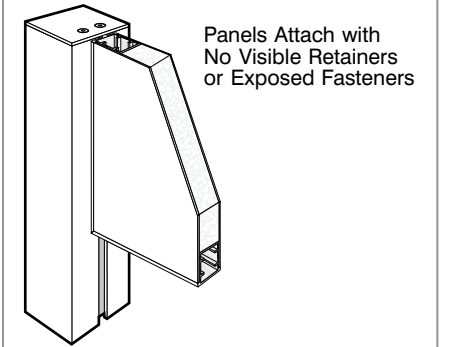

SLIMPRO1 Flush Face Detail

• **Sign System: SLIMPRO1 Flag Mount**

- (2) .063" Aluminum Panels: (H) 24" x (L) 24"

• **Paint:**

- Standard White - Panel, Frame, Post, Cap

• **Single Post Mount**

- Posts Size: 2 1/4" x 2 1/4" x (L) 90" with Cap

*NOTE: A 2" Locking Square with Set Screw is Used to Secure Sign

Date	DWG# SLIMPRO1_FlagMount	Scale: 1"=1'	Customer	Mounting SF/DF	Single Post Flag Mounted Double Face		Quote #
XX.XX.XX			Location	Illuminated	NO	UL	Sales Rep.
Quantity			System	Voltage	N/A	Amp	Illustrator:
1			SLIMPRO1 (24" x 24") Flag Mount Sign System	ADA	No	Rev. 0	Reviewed By:
Page				*Due to the ADA/ ANSI's wide interpretation and other factors that may exist, we cannot affirm compliance in all situations and is hereby removed from responsibility regarding these issues.			
1 of 1							

• 6400 Howard Drive, Fairview PA 16415 • Toll Free 800.458.0591 •
• PA 814.833.7000 • Fax 814.838.0011 •
www.howardindustries.com