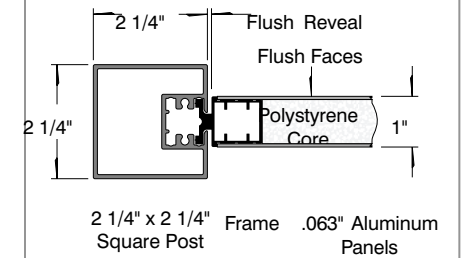

SLIMPRO1 Flush Face Detail

• **Sign System: SLIMPRO1 Flag Mount**

- (2) .063" Aluminum Panels: (H) 24" x (L) 24"

• **Paint:**

- Standard White - Panel, Frame, Post, Cap

• **Single Post Mount**

- Posts Size: 2 1/4" x 2 1/4" x (L) 90" with Cap

*NOTE: A 2" Locking Square with Set Screw is Used to Secure Sign

Date	DWG# SLIMPRO1_FlagMount	Scale: 1"=1'	Customer	Mounting SF/DF	Single Post Flag Mounted Double Face		Quote #
XX.XX.XX			Location	Illuminated	NO	UL	Sales Rep.
Quantity			System	Voltage	N/A	Amp	Illustrator:
1			SLIMPRO1 (24" x 24") Flag Mount Sign System	ADA	No	Rev. 0	Reviewed By:
Page				*Due to the ADA/ ANSI's wide interpretation and other factors that may exist, we cannot affirm compliance in all situations and is hereby removed from responsibility regarding these issues.			
1 of 1							

• 6400 Howard Drive, Fairview PA 16415 • Toll Free 800.458.0591 •
• PA 814.833.7000 • Fax 814.838.0011 •
www.howardindustries.com