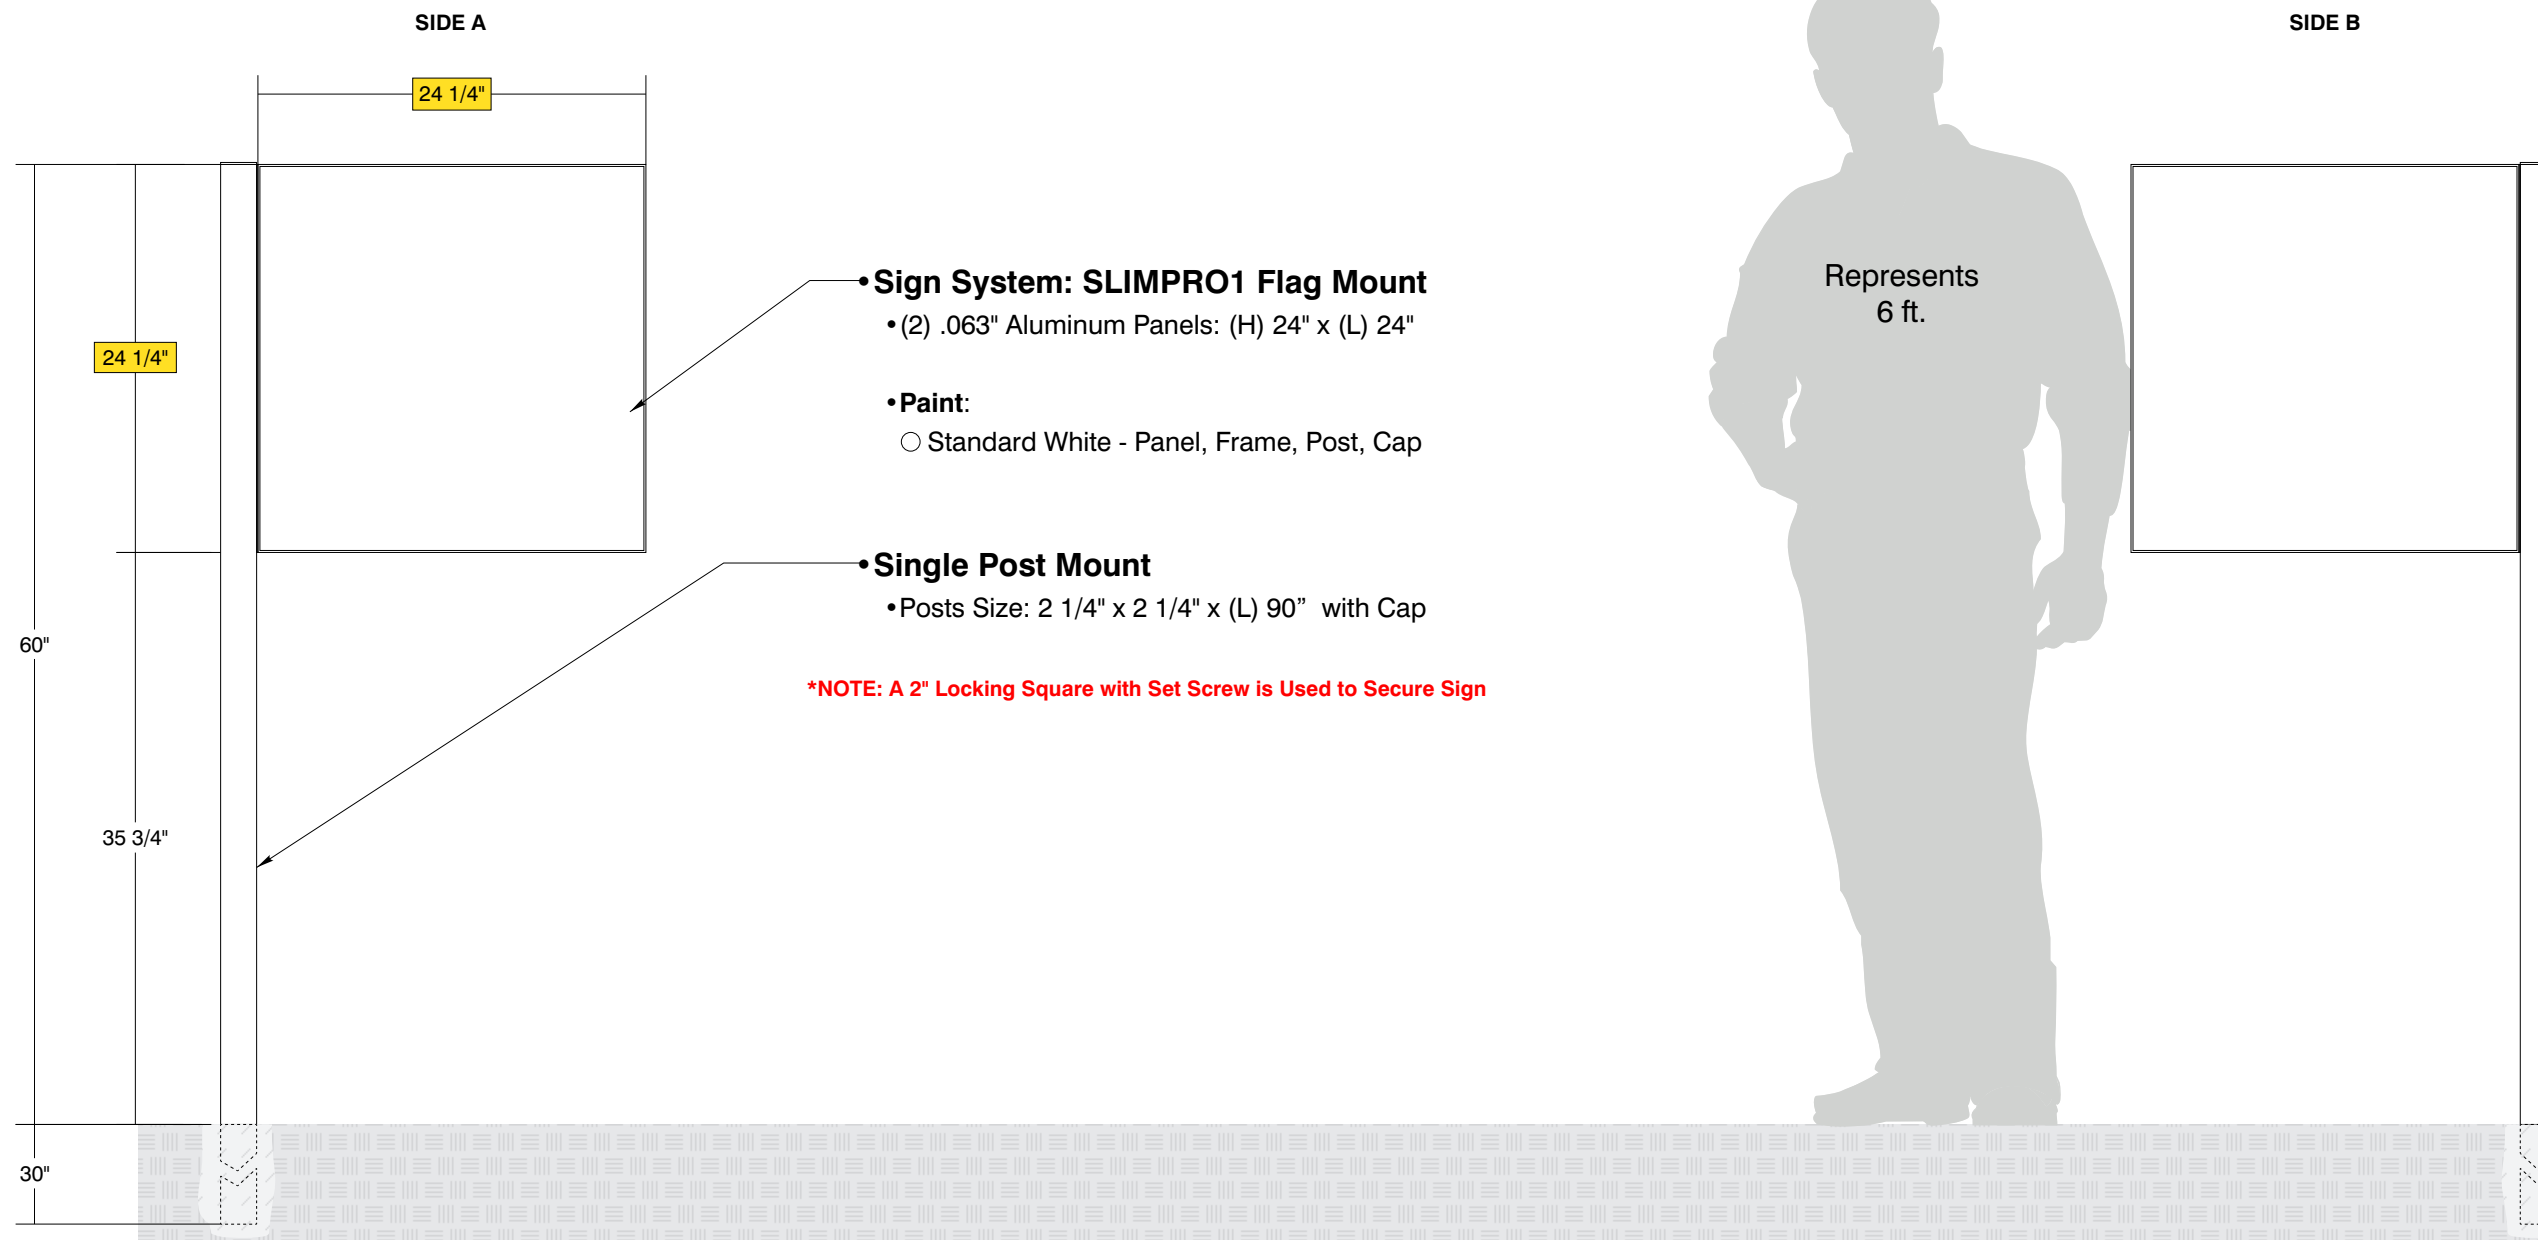

SLIMPRO1 Flush Face Detail

• **Sign System: SLIMPRO1 Flag Mount**

- (2) .063" Aluminum Panels: (H) 24" x (L) 24"

• **Paint:**

- Standard White - Panel, Frame, Post, Cap

• **Single Post Mount**

- Posts Size: 2 1/4" x 2 1/4" x (L) 90" with Cap

*NOTE: A 2" Locking Square with Set Screw is Used to Secure Sign

Date	DWG# SLIMPRO1_FlagMount	Scale: 1"=1'	Customer	Mounting SF/DF	Single Post Flag Mounted Double Face		Quote #
XX.XX.XX			Location	Illuminated	NO	UL	Sales Rep.
Quantity			System	Voltage	N/A	Amp	Illustrator:
1			SLIMPRO1 (24" x 24") Flag Mount Sign System	ADA	No	Rev. 0	Reviewed By:
Page				*Due to the ADA/ ANSI's wide interpretation and other factors that may exist, we cannot affirm compliance in all situations and is hereby removed from responsibility regarding these issues.			
1 of 1							

• 6400 Howard Drive, Fairview PA 16415 • Toll Free 800.458.0591 •
• PA 814.833.7000 • Fax 814.838.0011 •
www.howardindustries.com