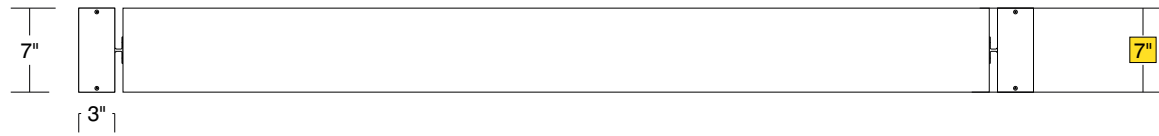

TOP VIEW

SIDE A

SIDE B

• **Sign System: HED I-70 Flush Face**

- (2) .080" Aluminum Panel: (H) 48" x (L) 72"

• **Paint:**

- Standard White - Frame, Panels, Posts, Caps

• **Double Post Mount**

- (2) Posts Size: 3" x 7" x (L) 120" with Caps

Represents  
6 ft.

Date	DWG# HED I-70_Flush Face	Scale: 3/4" = 1'	Customer	XXXXXXXXXX	Mounting SF/DF	Double Post Mount Double Face		Quote #	XXXXXXXXXX	
X.X.23			Location	XXXXXXXXXXXX	Illuminated Voltage	NO N/A	UL Amp N/A	Sales Rep.	XXXXXXXXXX	
Quantity			System	HED I-70 (48x72) Flush Face Sign System	ADA	No		Illustrator:	XXXXXXXXXX	
1					*Due to the ADA/ ANSI's wide interpretation and other factors that may exist, we cannot affirm compliance in all situations and is hereby removed from responsibility regarding these issues.				Reviewed By:	XXX-XX.XX.XX
Page										
1 of 1										