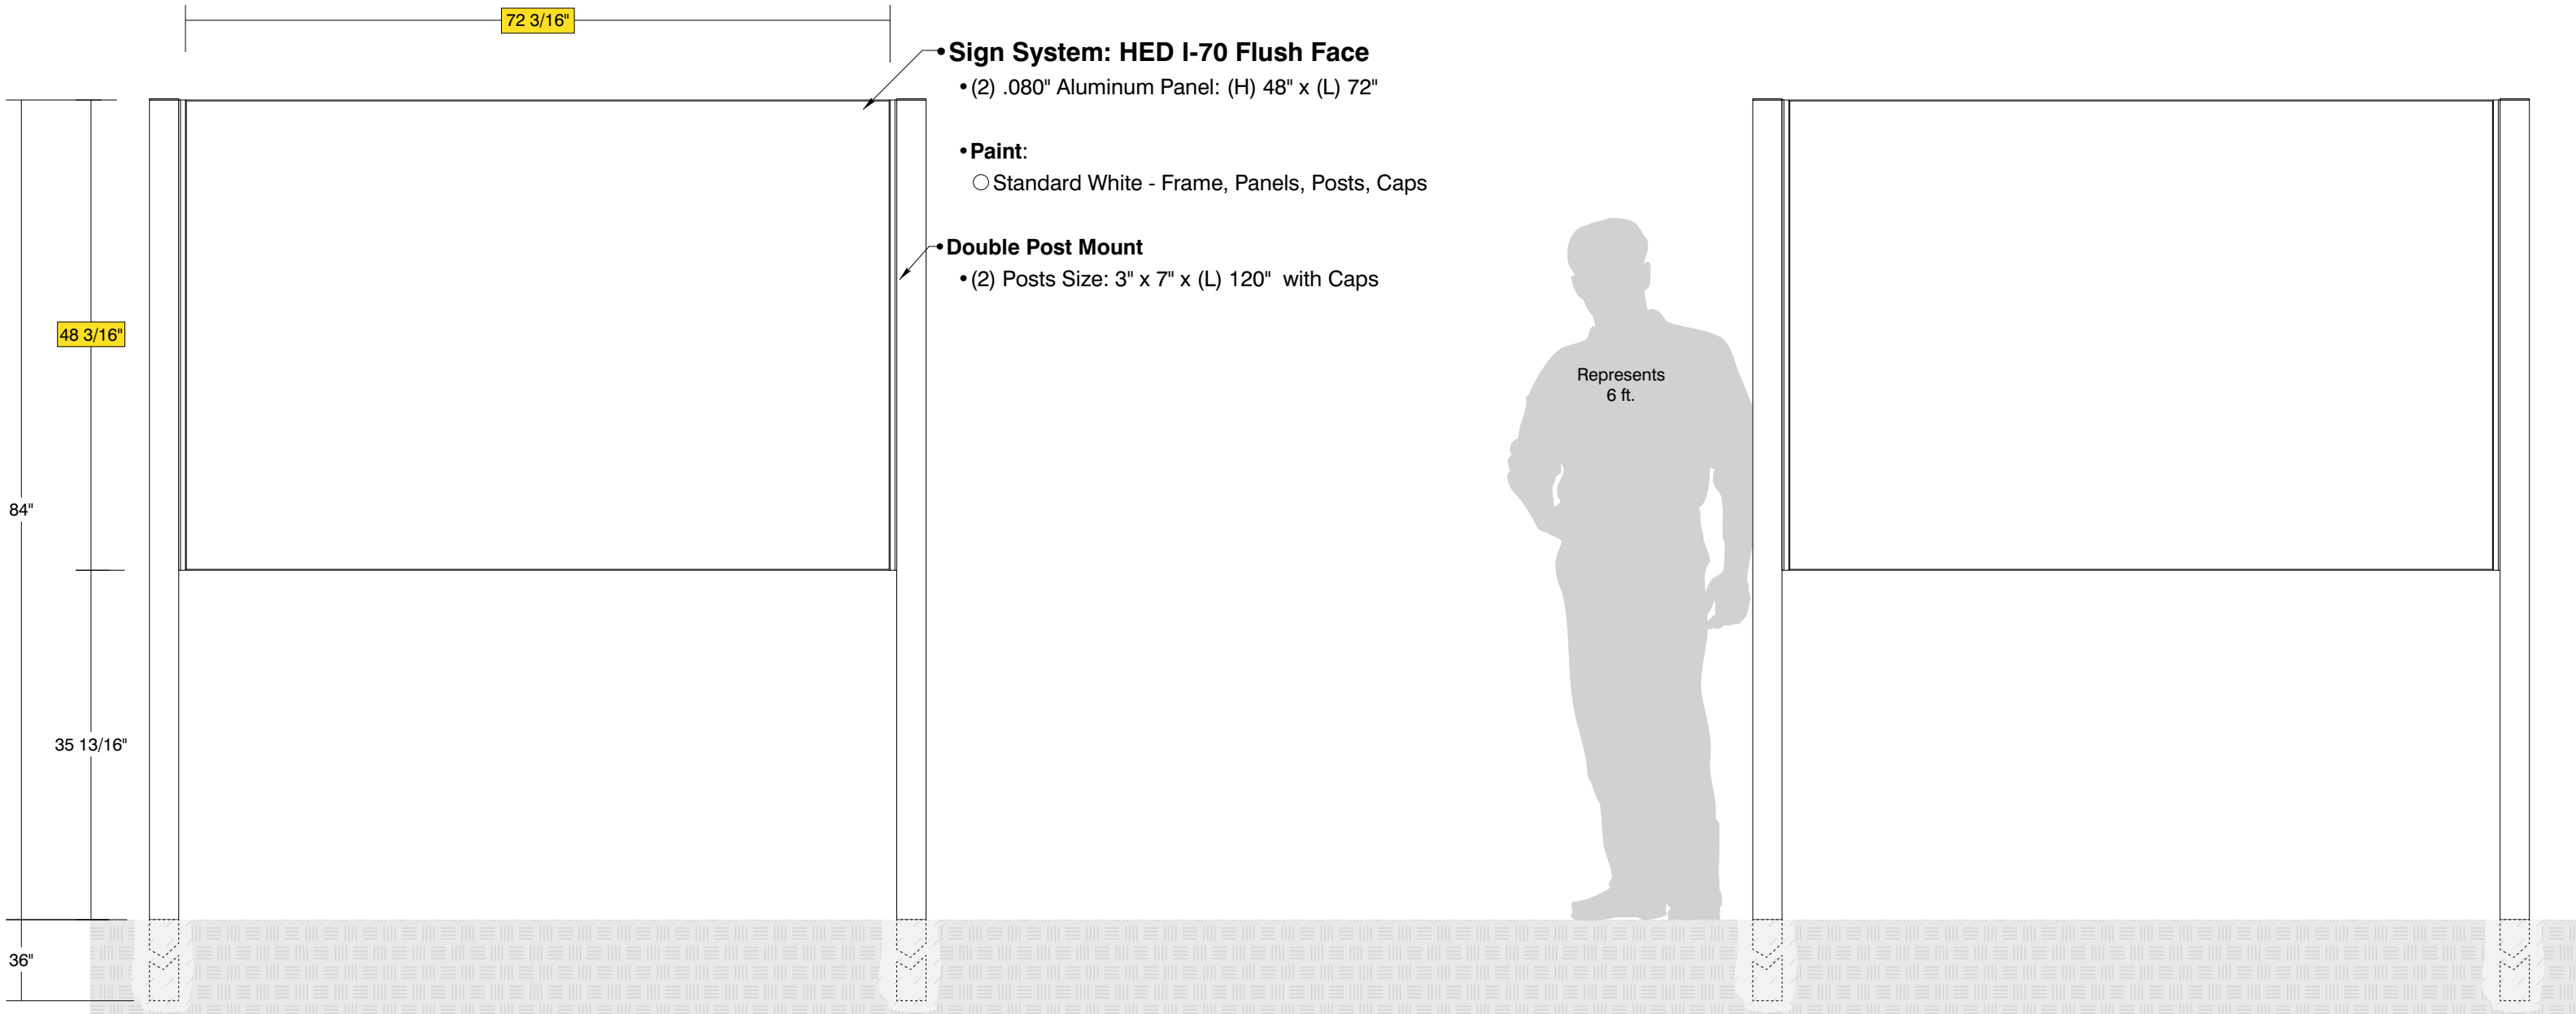

TOP VIEW

SIDE A

SIDE B

• **Sign System: HED I-70 Flush Face**

- (2) .080" Aluminum Panel: (H) 48" x (L) 72"

• **Paint:**

- Standard White - Frame, Panels, Posts, Caps

• **Double Post Mount**

- (2) Posts Size: 3" x 7" x (L) 120" with Caps

Represents  
6 ft.

Date	DWG# HED I-70_Flush Face	Scale: 3/4" = 1'	Customer	XXXXXXXXXX	Mounting SF/DF	Double Post Mount Double Face		Quote #	XXXXXXXXXX	
X.X.23			Location	XXXXXXXXXXXX	Illuminated Voltage	NO N/A	UL Amp N/A	Sales Rep.	XXXXXXXXXX	
Quantity			System	HED I-70 (48x72) Flush Face Sign System	ADA	No		Illustrator:	XXXXXXXXXX	
1					*Due to the ADA/ ANSI's wide interpretation and other factors that may exist, we cannot affirm compliance in all situations and is hereby removed from responsibility regarding these issues.				Reviewed By:	XXX-XX.XX.XX
Page										
1 of 1										