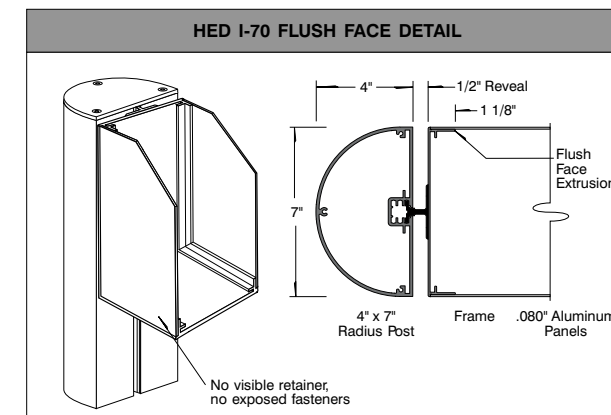

Date	DWG# HED-I-70_FF_Radius	Scale: 3/4" = 1'	Customer	XXXXXXXXXX	Mounting SF/DF	Double Post Mount Double Face		Quote #	XXXXXXXXXX
X.X.23			Location	XXXXXXXXXXXX	Illuminated Voltage	NO N/A	UL Amp N/A	Sales Rep.	XXXXXXXXXX
Quantity			System	HED I-70 (48x72) Flush Face Radius Top Sign System w/Radius Post	ADA	No		Illustrator:	XXXXXXXXXX
1					*Due to the ADA/ ANSI's wide interpretation and other factors that may exist, we cannot affirm compliance in all situations and is hereby removed from responsibility regarding these issues.				Reviewed By: XXX-XX.XX.XX
Page									
1 of 1									

• 6400 Howard Drive, Fairview PA 16415 • Toll Free 800.458.0591 •
• PA 814.833.7000 • Fax 814.838.0011 •
www.howardindustries.com