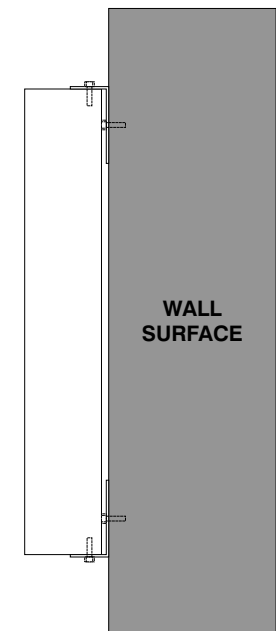

Side View

Date	DWG# HED-400_SF_Wall Mount	Scale: 1"=10"	Customer	Mounting SF/DF	Wall Mount Single Face	Quote #
XX.XX.XX				NO	UL	
Quantity			Location	NO	UL	Sales Rep.
1				N/A	Amp	
Page			System	NO	Rev. 0	Illustrator:
1 of 1			HED-400 (24" x 60") Standard Face Wall Mount Sign System	NO	Rev. 0	Reviewed By:

• 6400 Howard Drive, Fairview PA 16415 • Toll Free 800.458.0591 •
• PA 814.833.7000 • Fax 814.838.0011 •
www.howardindustries.com