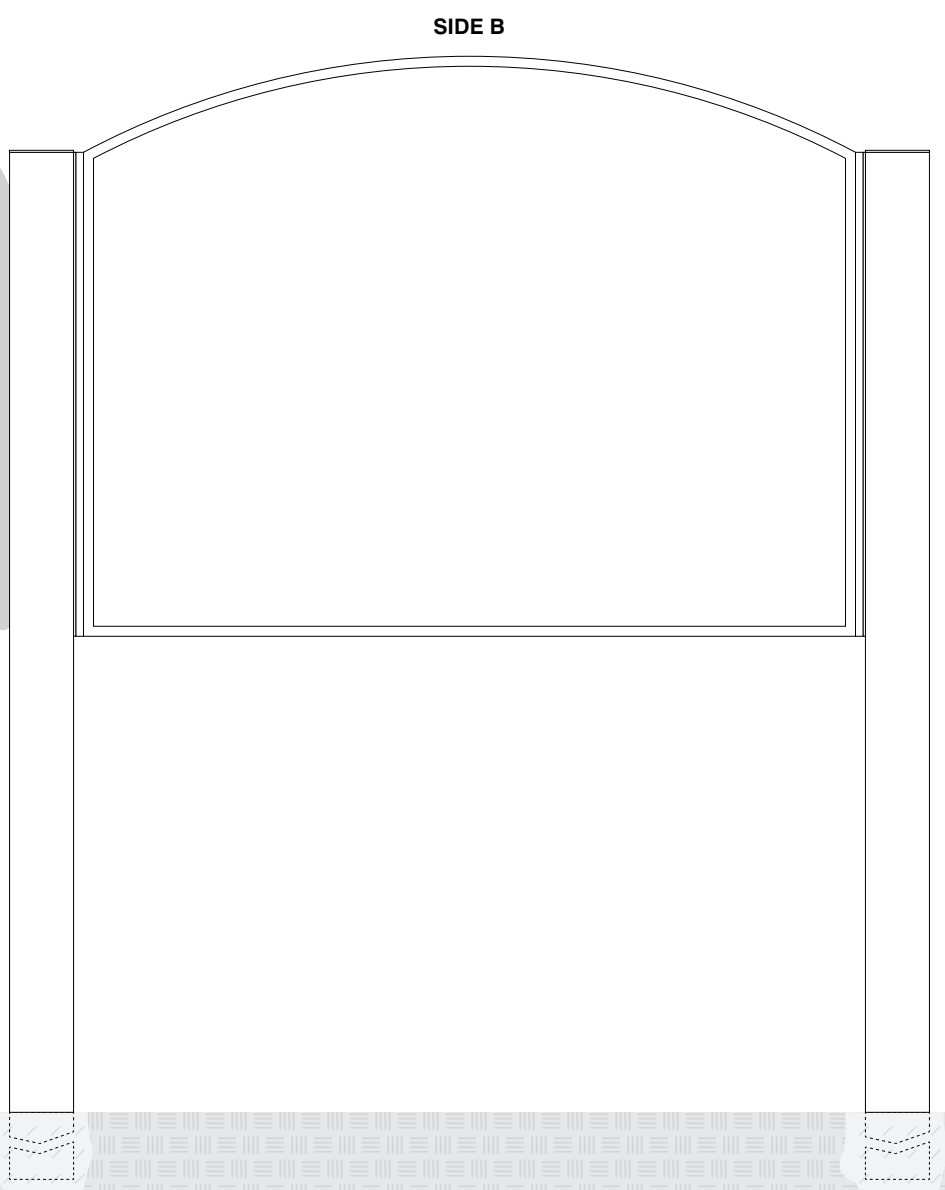

Date	DWG# HED-400_SF_RADIUS TOP	Scale:	1" = 1'	Customer	Mounting	Double Post Mount	Quote #	
XX.XX.XX					SF/DF	Double Face	Sales Rep.	
Quantity				Location	Illuminated	NO	UL	
1					Voltage	N/A	Amp	N/A
Page				System	ADA	No	Rev. 0	Illustrator:
1 of 1				HED-400 (36x48) Standard Face Radius Top Sign System	*Due to the ADA/ANSI's wide interpretation and other factors that may exist, we cannot affirm compliance in all situations and is hereby removed from responsibility regarding these issues.			Reviewed By:

• 6400 Howard Drive, Fairview PA 16415 • Toll Free 800.458.0591 •
• PA 814.833.7000 • Fax 814.838.0011 •
www.howardindustries.com