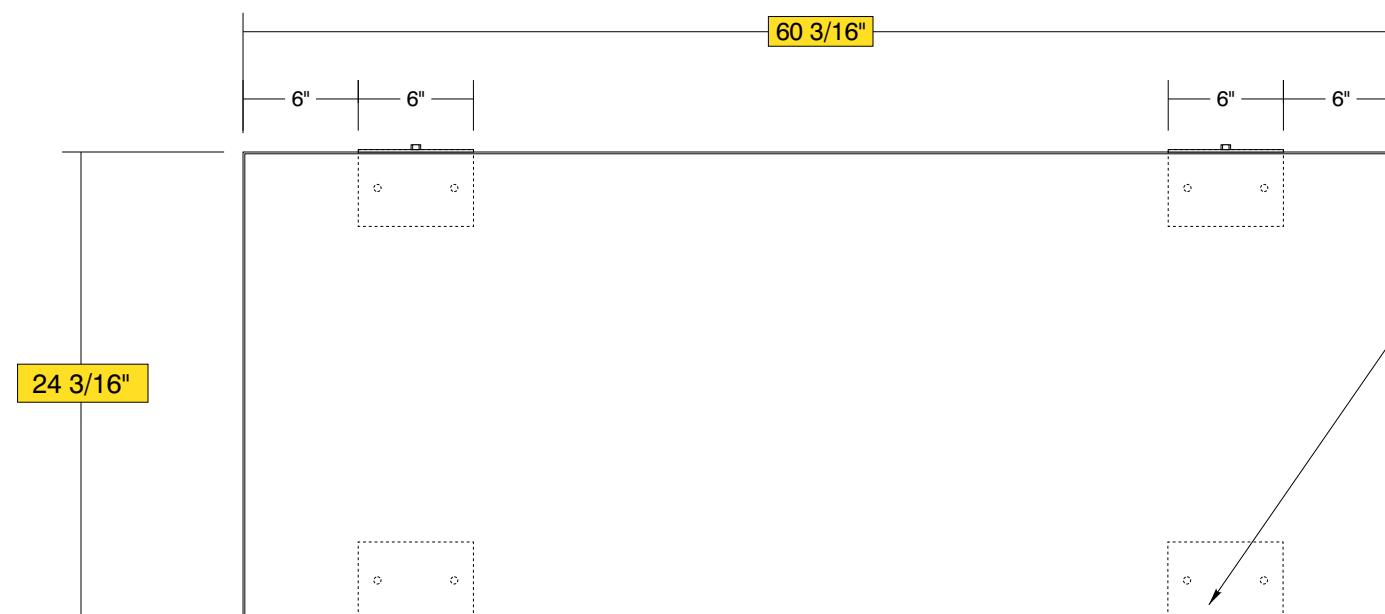

HED-400 Flush Face Wall Mount Detail

Side View

Top View

Front View

• Sign System: HED-400 Flush Face Wall Mount

- (2) .080" Aluminum Panel: (H) 24" x (L) 60"

• Paint:

- Standard White - Frame, Panels

• Mounting

- (4) Mounting Bracket: 2" x 4" x 6" Lg.

Date	DWG# HED-400_FF_Wall Mount	Scale: 1"=10"	Customer	Mounting SF/DF	Wall Mount Single Face	Quote #
XX.XX.XX			Location	ILLUMINATED NO	UL N/A	Sales Rep.
Quantity			System	Voltage N/A	Amp N/A	Illustrator:
1			HED-400 (24" x 60") Flush Face Wall Mount Sign System	ADA No	Rev. 0	Reviewed By:
Page				*Due to the ADA/ANSI's wide interpretation and other factors that may exist, we cannot affirm compliance in all situations and is hereby removed from responsibility regarding these issues.		
1 of 1				 <p>6400 Howard Drive, Fairview PA 16415 • Toll Free 800.458.0591 • PA 814.833.7000 • Fax 814.838.0011 • www.howardindustries.com</p> <p>All concepts and designs represented by this drawing are the property of Howard Industries and may not be reproduced or used in any manner without written consent. ©Copyright 2020 Howard Industries.</p>		