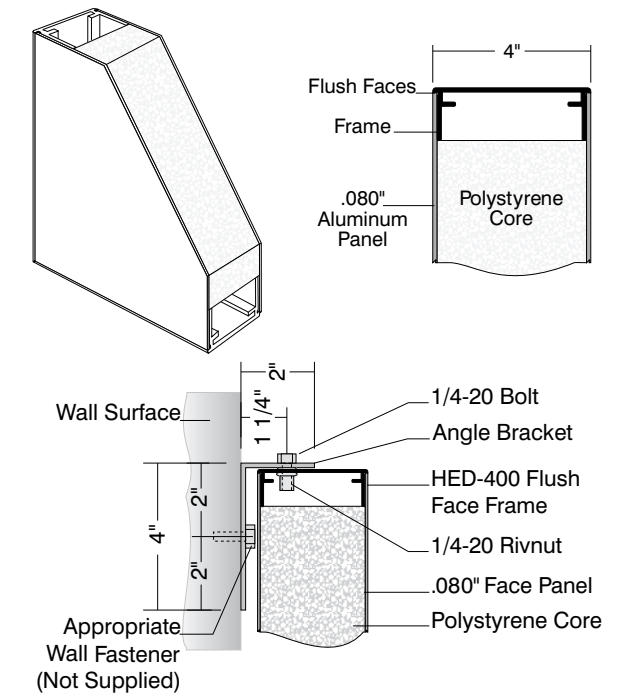

HED-400 Flush Face Wall Mount Detail

Side View

Top View

Front View

• Sign System: HED-400 Flush Face Wall Mount

- (2) .080" Aluminum Panel: (H) 24" x (L) 60"

• Paint:

- Standard White - Frame, Panels

• Mounting

- (4) Mounting Bracket: 2" x 4" x 6" Lg.

Date	DWG# HED-400_FF_Wall Mount	Scale: 1"=10"	Customer	Mounting SF/DF	Wall Mount Single Face	Quote #
XX.XX.XX			Location	ILLUMINATED NO	UL N/A	Sales Rep.
Quantity			System	Voltage N/A	Amp N/A	Illustrator:
1			HED-400 (24" x 60") Flush Face Wall Mount Sign System	ADA No	Rev. 0	Reviewed By:
Page				*Due to the ADA/ANSI's wide interpretation and other factors that may exist, we cannot affirm compliance in all situations and is hereby removed from responsibility regarding these issues.		
1 of 1				 <p>6400 Howard Drive, Fairview PA 16415 • Toll Free 800.458.0591 • PA 814.833.7000 • Fax 814.838.0011 • www.howardindustries.com</p> <p>All concepts and designs represented by this drawing are the property of Howard Industries and may not be reproduced or used in any manner without written consent. ©Copyright 2020 Howard Industries.</p>		