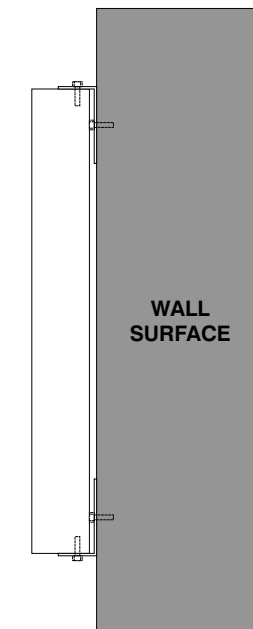

HED-400 Flush Face Wall Mount Detail

Side View

Top View

Front View

• Sign System: HED-400 Flush Face Wall Mount

- (2) .080" Aluminum Panel: (H) 24" x (L) 60"

• Paint:

- Standard White - Frame, Panels

• Mounting

- (4) Mounting Bracket: 2" x 4" x 6" Lg.

Date	DWG# HED-400_FF_Wall Mount	Scale: 1"=10"	Customer	Mounting SF/DF	Wall Mount Single Face	Quote #
XX.XX.XX			Location	ILLUMINATED NO	UL N/A	Sales Rep.
Quantity			System	Voltage N/A	Amp N/A	Illustrator:
1			HED-400 (24" x 60") Flush Face Wall Mount Sign System	ADA No	Rev. 0	Reviewed By:
Page				*Due to the ADA/ANSI's wide interpretation and other factors that may exist, we cannot affirm compliance in all situations and is hereby removed from responsibility regarding these issues.		
1 of 1				 <p>6400 Howard Drive, Fairview PA 16415 • Toll Free 800.458.0591 • PA 814.833.7000 • Fax 814.838.0011 • www.howardindustries.com</p> <p>All concepts and designs represented by this drawing are the property of Howard Industries and may not be reproduced or used in any manner without written consent. ©Copyright 2020 Howard Industries.</p>		