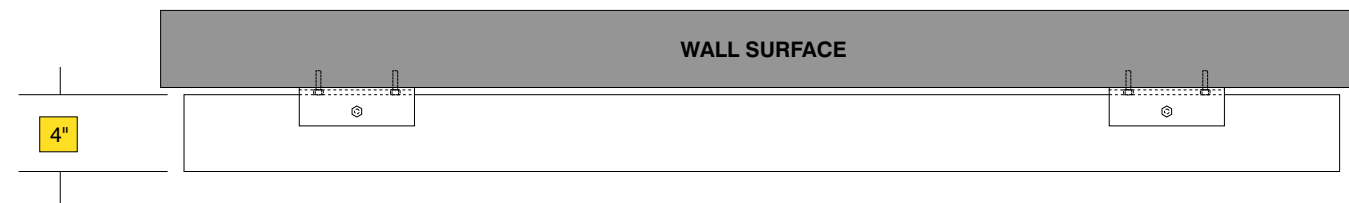

HED-400 Flush Face Wall Mount Detail

Side View

Top View

Front View

• Sign System: HED-400 Flush Face Wall Mount

- (2) .080" Aluminum Panel: (H) 24" x (L) 60"

• Paint:

- Standard White - Frame, Panels

• Mounting

- (4) Mounting Bracket: 2" x 4" x 6" Lg.

Date	DWG# HED-400_FF_Wall Mount	Scale: 1"=10"	Customer	Mounting SF/DF	Wall Mount Single Face	Quote #
XX.XX.XX			Location	ILLUMINATED NO	UL N/A	Sales Rep.
Quantity			System	Voltage N/A	Amp N/A	Illustrator:
1			HED-400 (24" x 60") Flush Face Wall Mount Sign System	ADA No	Rev. 0	Reviewed By:
Page				*Due to the ADA/ANSI's wide interpretation and other factors that may exist, we cannot affirm compliance in all situations and is hereby removed from responsibility regarding these issues.		
1 of 1				 <p>6400 Howard Drive, Fairview PA 16415 • Toll Free 800.458.0591 • PA 814.833.7000 • Fax 814.838.0011 • www.howardindustries.com</p> <p>All concepts and designs represented by this drawing are the property of Howard Industries and may not be reproduced or used in any manner without written consent. ©Copyright 2020 Howard Industries.</p>		