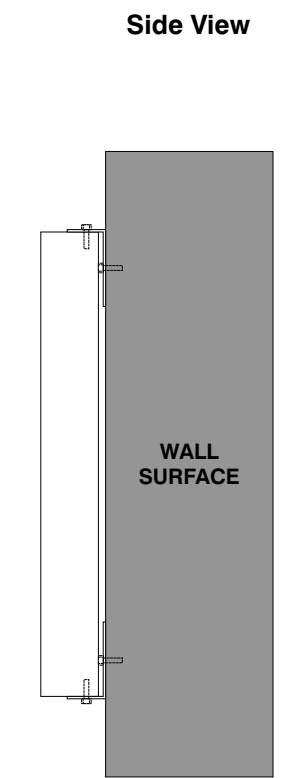

- **Sign System: HED-300 Flush Face Wall Mount**
  - (2) .080" Aluminum Panel: (H) 24" x (L) 60"
- **Paint:**
  - Standard White - Frame, Panels
- **Mounting**
  - (4) Mounting Bracket: 2" x 4" x 6" Lg.