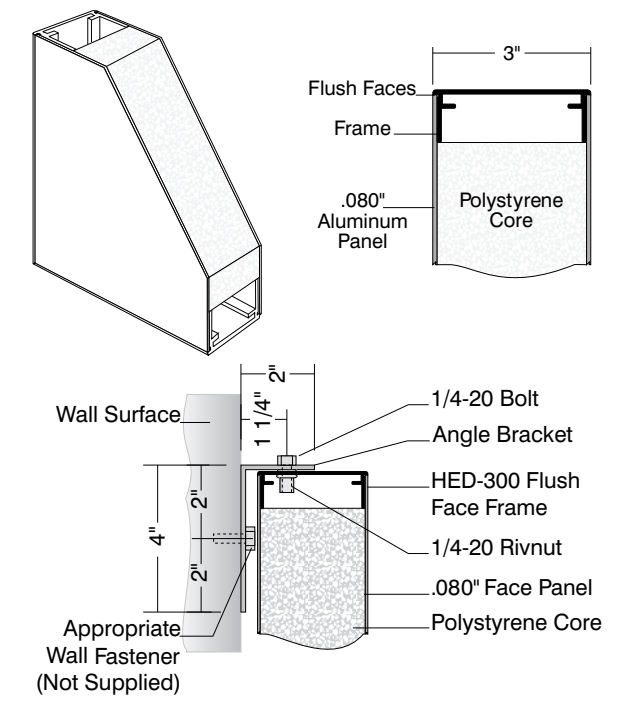

HED-300 Flush Face Wall Mount Detail