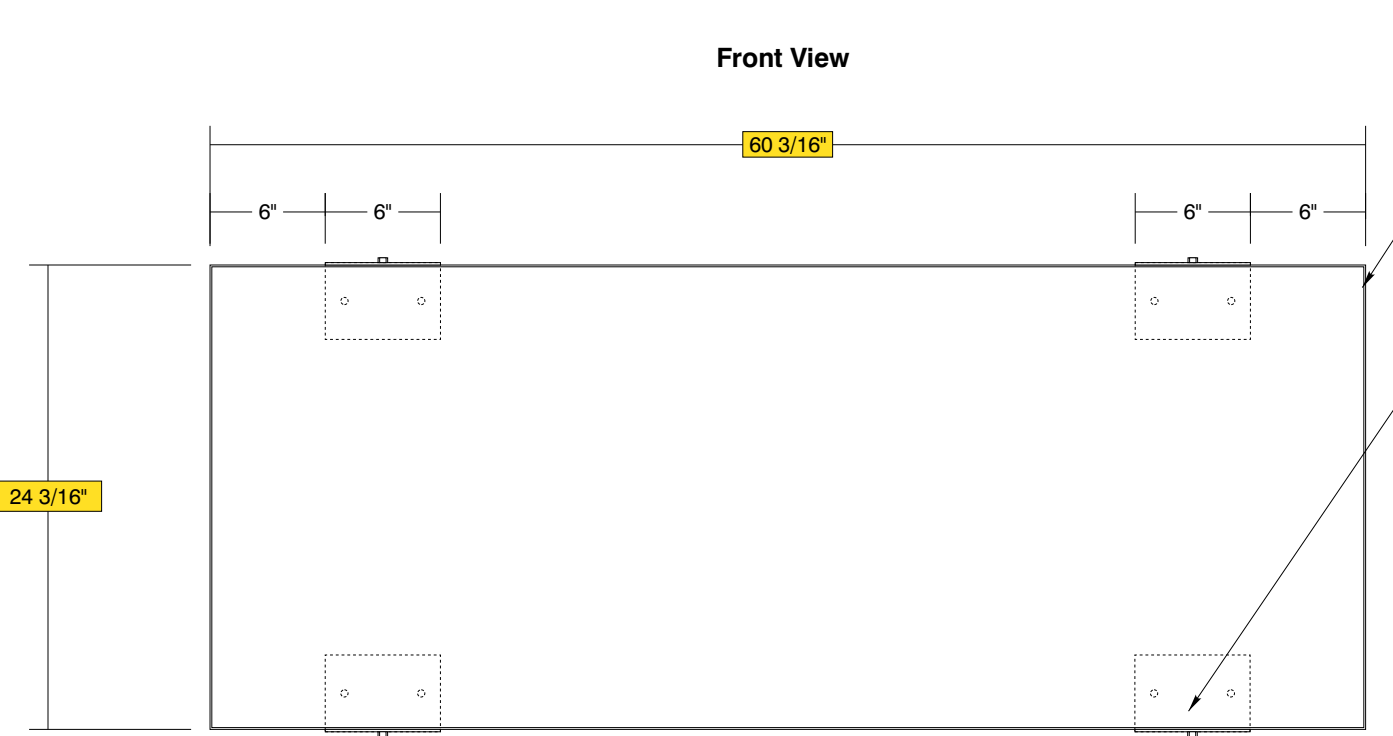

HED-300 Flush Face Wall Mount Detail