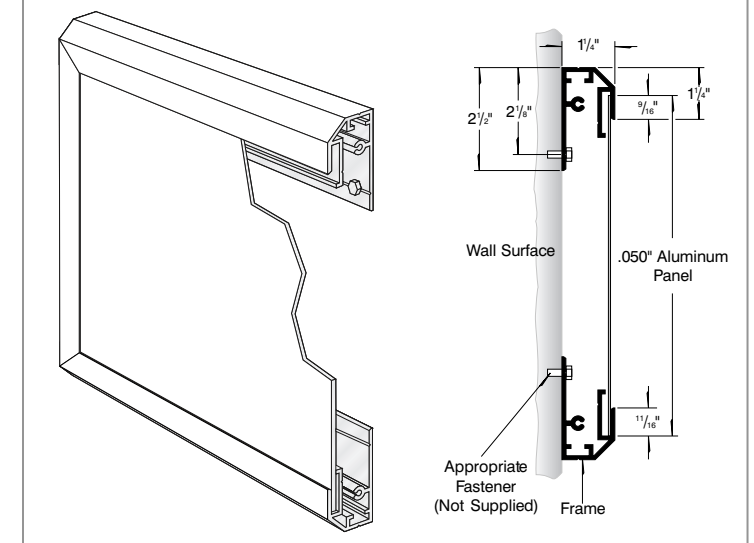

DSS-125 Wall Mount Detail

SIDE VIEW