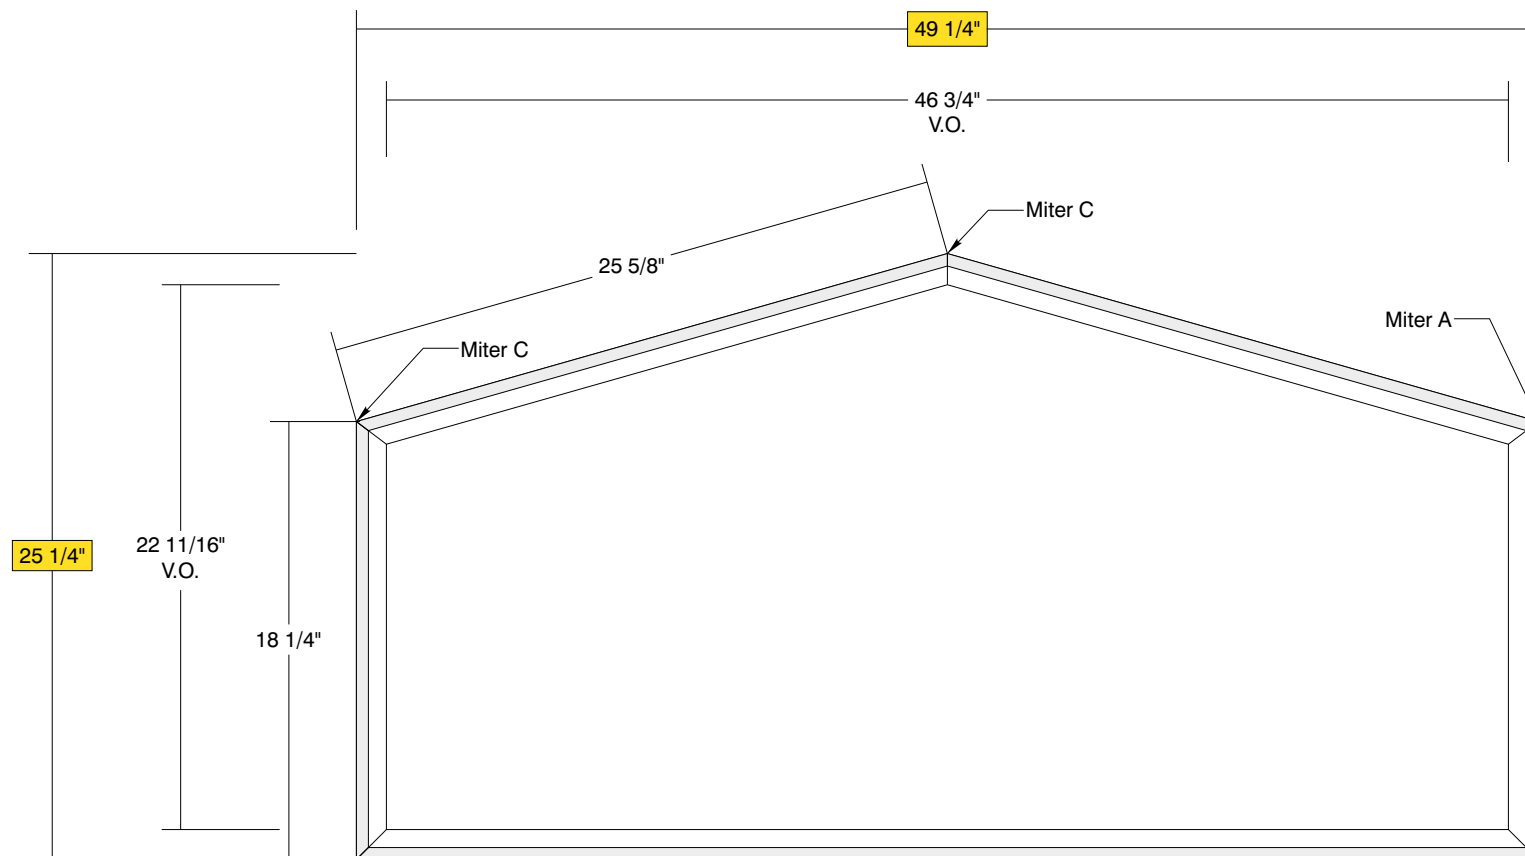

FRONT VIEW

• Sign System: DSS-125 Peak Top Wall Mount

- Miter A & B: 37.06°
- Miter C: 15.86°
- (1) .050" Routed Aluminum Panel: (H) 24" x (L) 48"

• Paint:

- ☐ Standard White - Frame, Panel

• Mounting Information

- Wall Mounted