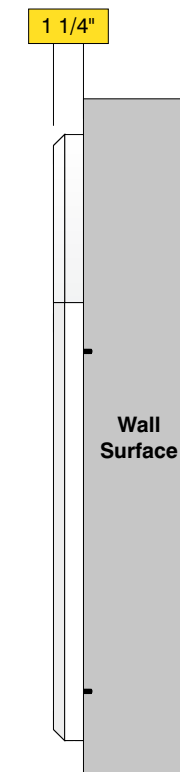

Date	DWG#	DSS-125_PeakTop	Scale:	1 1/2"=1'	Customer		Mounting	Wall Mounted	Quote #	
2.14.23							SF/DF	Single Face	Sales Rep.	
Quantity					Location		Illuminated	NO	UL	
1							Voltage	N/A	Amp	N/A
Page					System	DSS-125 (24" x 48")	ADA	No	Rev. 0	Illustrator:
1 of 1						Peak Top Sign System	*Due to the ADA/ANSI's wide interpretation and other factors that may exist, we cannot affirm compliance in all situations and is hereby removed from responsibility regarding these issues.			Reviewed By:

• 6400 Howard Drive, Fairview PA 16415 • Toll Free 800.458.0591 •
• PA 814.833.7000 • Fax 814.838.0011 •
www.howardindustries.com