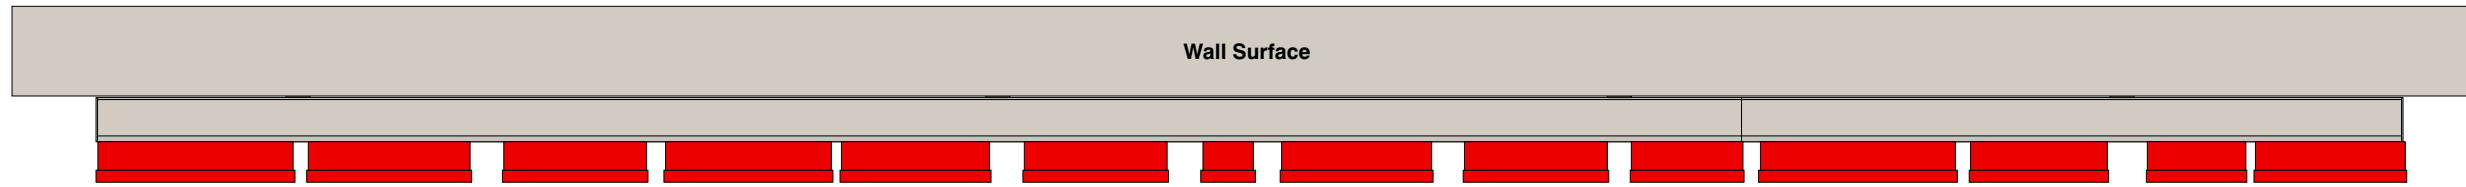

TOP VIEW

FRONT VIEW

SIDE VIEW

• Sign System: Raceway Mounted Illuminated Channel Letters (20" Cap. C)

• Letter Face:

- .125" White Acrylic Faces
- 1" Depth Trim Cap

• Letter Returns and Letter Backs:

- 0.040" Custom Fabricated Aluminum Returns: (D) 3 3/8"
- Single .063" Aluminum Letter Back

• Paint:

- Dragon Red (SIGNM15024) - Trim Cap, Return, Letter Back
- Gray/Tan (FLNA93998) - Raceway

• Vinyl:

- Inkjet Printed To Match Agreeable Gray (SW 7029) On White Opaque Vinyl - "i"

• LED Illuminated/ Mounting

- Panel Mounted Pure White LED Modules
- Power Supplies in UL-Rated Enclosed Raceway:
 - Raceway Sections: (L) 137" and (L) 55"
 - Raceway Mounting Tabs Qty: 8

Date	DWG FrontLit_ChannelLetter_RM	Scale:	1"=1'	Customer	Mounting SF/DF	Raceway Mount Single Face		Quote #	
XX.XX.XX				Location	Illuminated	NO	UL	Sales Rep.	
Quantity				System	Voltage	N/A	Amp	Illustrator:	
1					ADA	No	Rev. 0	Reviewed By:	
Page					*Due to the ADA/ ANSI's wide interpretation and other factors that may exist, we cannot affirm compliance in all situations and is hereby removed from responsibility regarding these issues.				
1 of 1					<p>• 6400 Howard Drive, Fairview PA 16415 • Toll Free 800.458.0591 • PA 814.833.7000 • Fax 814.838.0011 • www.howardindustries.com</p> <p>All concepts and designs represented by this drawing are the property of Howard Industries and may not be reproduced or used in any manner without written consent. ©Copyright 2020 Howard Industries.</p>				