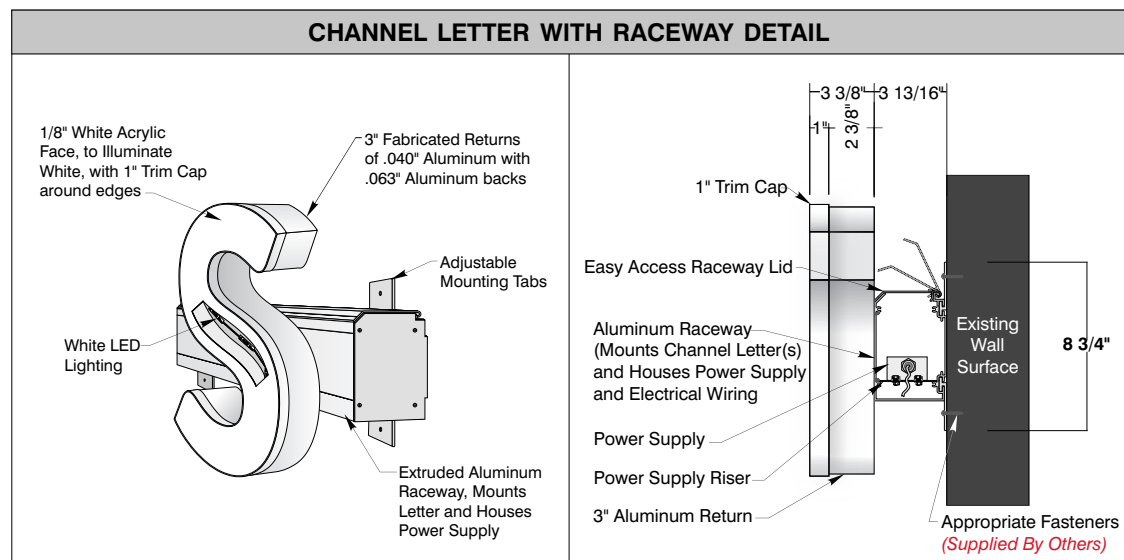

TOP VIEW

FRONT VIEW

SIDE VIEW

• Sign System: Raceway Mounted Illuminated Channel Letters (20" Cap. C)

• Letter Face:

- .125" White Acrylic Faces
- 1" Depth Trim Cap

• Letter Returns and Letter Backs:

- 0.040" Custom Fabricated Aluminum Returns: (D) 3 3/8"
- Single .063" Aluminum Letter Back

• Paint:

- Dragon Red (SIGNM15024) - Trim Cap, Return, Letter Back
- Gray/Tan (FLNA93998) - Raceway

• Vinyl:

- Inkjet Printed To Match Agreeable Gray (SW 7029) On White Opaque Vinyl - "i"

• LED Illuminated/ Mounting

- Panel Mounted Pure White LED Modules
- Power Supplies in UL-Rated Enclosed Raceway:
 - Raceway Sections: (L) 137" and (L) 55"
 - Raceway Mounting Tabs Qty: 8

Date	DWG FrontLit_ChannelLetter_RM	Scale:	1"=1'	Customer	Mounting SF/DF	Raceway Mount Single Face		Quote #	
XX.XX.XX				Location	Illuminated	NO	UL	Sales Rep.	
Quantity				System	Voltage	N/A	Amp	Illustrator:	
1					ADA	No	Rev. 0	Reviewed By:	
Page					*Due to the ADA/ ANSI's wide interpretation and other factors that may exist, we cannot affirm compliance in all situations and is hereby removed from responsibility regarding these issues.				
1 of 1					<p>• 6400 Howard Drive, Fairview PA 16415 • Toll Free 800.458.0591 • PA 814.833.7000 • Fax 814.838.0011 • www.howardindustries.com</p> <p>All concepts and designs represented by this drawing are the property of Howard Industries and may not be reproduced or used in any manner without written consent. ©Copyright 2020 Howard Industries.</p>				