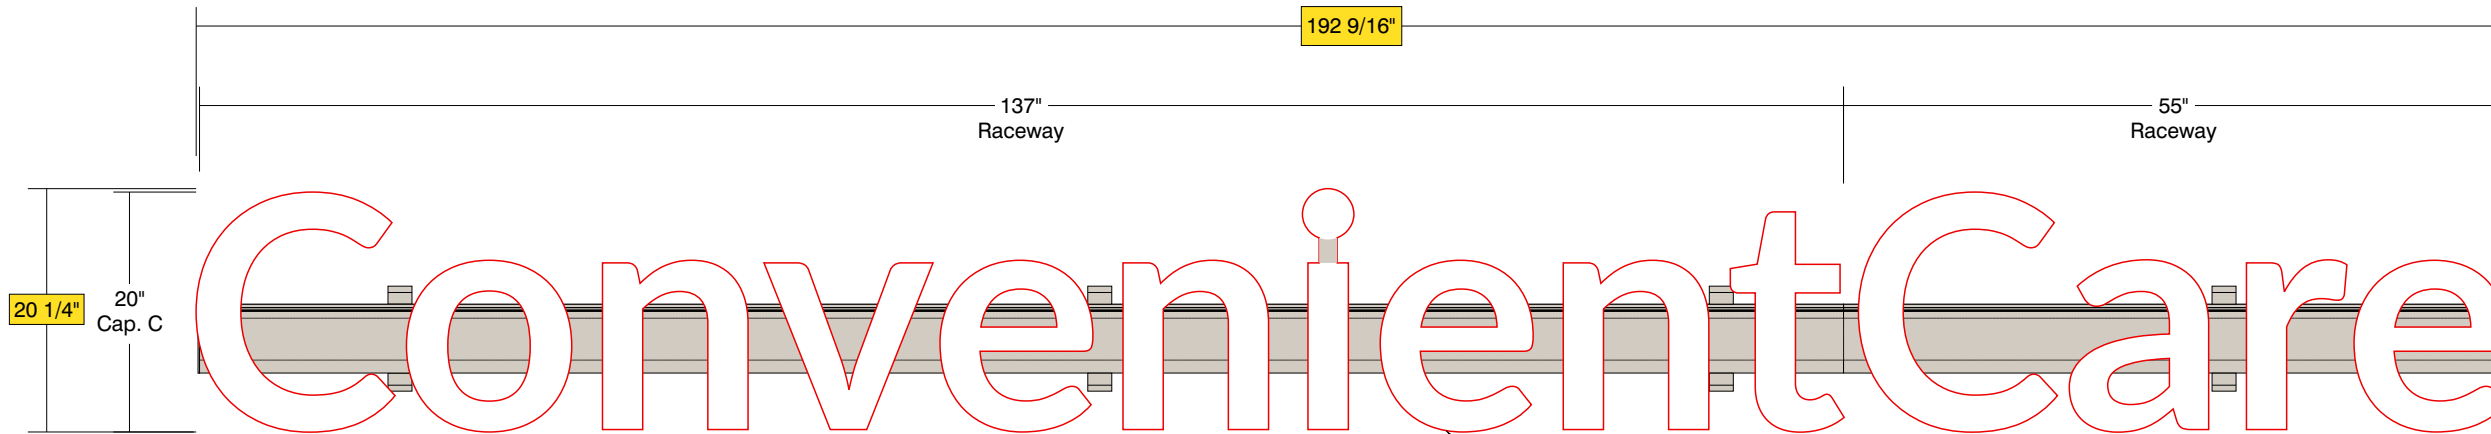

TOP VIEW

FRONT VIEW

SIDE VIEW

• Sign System: Raceway Mounted Illuminated Channel Letters (20" Cap. C)

• Letter Face:

- .125" White Acrylic Faces
- 1" Depth Trim Cap

• Letter Returns and Letter Backs:

- 0.040" Custom Fabricated Aluminum Returns: (D) 3 3/8"
- Single .063" Aluminum Letter Back

• Paint:

- Dragon Red (SIGNM15024) - Trim Cap, Return, Letter Back
- Gray/Tan (FLNA93998) - Raceway

• Vinyl:

- Inkjet Printed To Match Agreeable Gray (SW 7029) On White Opaque Vinyl - "i"

• LED Illuminated/ Mounting

- Panel Mounted Pure White LED Modules
- Power Supplies in UL-Rated Enclosed Raceway:
 - Raceway Sections: (L) 137" and (L) 55"
 - Raceway Mounting Tabs Qty: 8

Date	DWG FrontLit_ChannelLetter_RM	Scale:	1"=1'	Customer	Mounting SF/DF	Raceway Mount Single Face		Quote #	
XX.XX.XX				Location	Illuminated	NO	UL	Sales Rep.	
Quantity				System	Voltage	N/A	Amp	Illustrator:	
1					ADA	No	Rev. 0	Reviewed By:	
Page					*Due to the ADA/ ANSI's wide interpretation and other factors that may exist, we cannot affirm compliance in all situations and is hereby removed from responsibility regarding these issues.				
1 of 1					<p>• 6400 Howard Drive, Fairview PA 16415 • Toll Free 800.458.0591 • PA 814.833.7000 • Fax 814.838.0011 • www.howardindustries.com</p> <p>All concepts and designs represented by this drawing are the property of Howard Industries and may not be reproduced or used in any manner without written consent. ©Copyright 2020 Howard Industries.</p>				