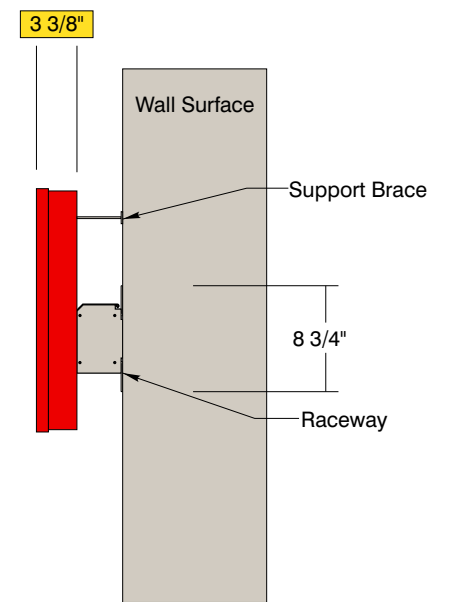

TOP VIEW

FRONT VIEW

SIDE VIEW

• Sign System: Raceway Mounted Illuminated Channel Letters (20" Cap. C)

• Letter Face:

- .125" White Acrylic Faces
- 1" Depth Trim Cap

• Letter Returns and Letter Backs:

- 0.040" Custom Fabricated Aluminum Returns: (D) 3 3/8"
- Single .063" Aluminum Letter Back

• Paint:

- Dragon Red (SIGNM15024) - Trim Cap, Return, Letter Back
- Gray/Tan (FLNA93998) - Raceway

• Vinyl:

- Inkjet Printed To Match Agreeable Gray (SW 7029) On White Opaque Vinyl - "i"

• LED Illuminated/ Mounting

- Panel Mounted Pure White LED Modules
- Power Supplies in UL-Rated Enclosed Raceway:
 - Raceway Sections: (L) 137" and (L) 55"
 - Raceway Mounting Tabs Qty: 8

Date	DWG FrontLit_ChannelLetter_RM	Scale:	1"=1'	Customer	Mounting SF/DF	Raceway Mount Single Face		Quote #	
XX.XX.XX				Location	Illuminated	NO	UL	Sales Rep.	
Quantity				System	Voltage	N/A	Amp	Illustrator:	
1					ADA	No	Rev. 0	Reviewed By:	
Page					*Due to the ADA/ ANSI's wide interpretation and other factors that may exist, we cannot affirm compliance in all situations and is hereby removed from responsibility regarding these issues.				
1 of 1					<p>• 6400 Howard Drive, Fairview PA 16415 • Toll Free 800.458.0591 • PA 814.833.7000 • Fax 814.838.0011 • www.howardindustries.com</p> <p>All concepts and designs represented by this drawing are the property of Howard Industries and may not be reproduced or used in any manner without written consent. ©Copyright 2020 Howard Industries.</p>				