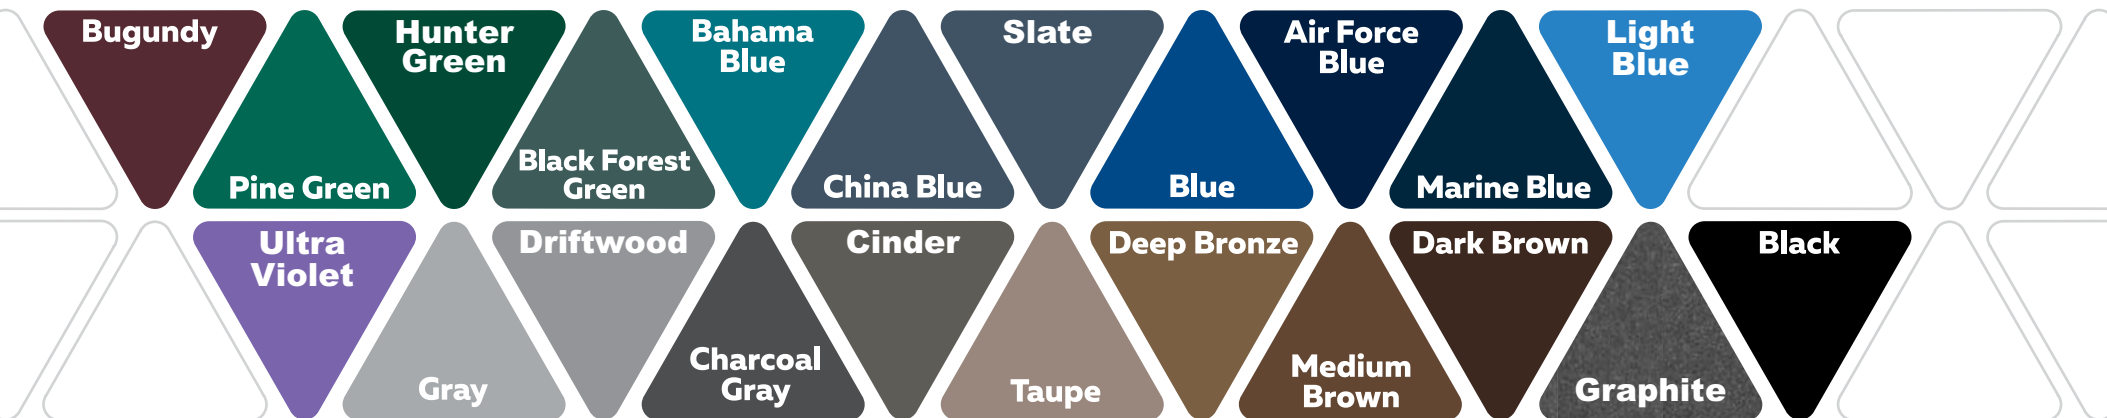

# Acrylic Color Choices

## Buy with Confidence!

Choose two acrylic color options from below or select from our popular color combinations.

Colors will have the highest contrasting tactile: Bright White Tactile or Black Tactile.

Our Materials are made in the USA using Recycled Content for LEED Qualification.

\*\* Colors may not be exact as shown due to printer and screen limitations. The Pantone Matching System (PMS) is a system shared worldwide by the graphic arts industry and refers to printed colors. Colors displayed are intended to show APPROXIMATE color finish and should be used as a reference guide only. All colors are matched as accurately as possible using provided formulas.

Bright White or Black Tactile

Bright White Tactile

Black Tactile