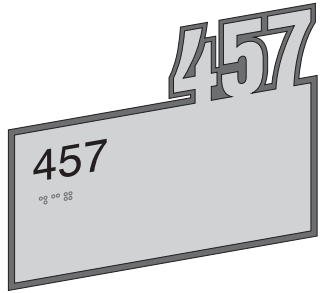

## Room Identification

Size: 3" x 6"  
Fingood: HAS-IA-36

Size: 3" x 9"  
Fingood: HAS-IA-39

Size: 5" x 9"  
Fingood: HAS-IA-59

Size: 5-1/2" x 8"  
Fingood: HAS-IAI-5.58

Size: 8" x 8"  
Fingood: HAS-IAI-88