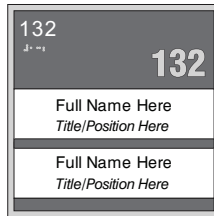

## Room Identification

## Regulatory & Informational

Size: 3" x 6"  
Fingood: HAS-TA-36

Size: 3" x 9"  
Fingood: HAS-TA-39

Size: 5" x 9"  
Fingood: HAS-TA-59

Size: 5-1/2" x 8"  
Fingood: HAS-TAI-5.58

Size: 8" x 8"  
Fingood: HAS-TAI-88

Size: 8" x 8"  
Fingood: HAS-TAIS-88

Size: 8" x 8"  
Fingood: HAS-TAS-88

Size: 10" x 8"  
Fingood: HAS-TB-108-NH

Size: 10" x 8"  
Fingood: HAS-TB-108-PH

Size: 10" x 8"  
Fingood: HAS-TB-108-WH

Size: 10" x 8"  
Fingood: HAS-TB-108-MH

Size: 10" x 8"  
Fingood: HAS-TB-108-N

Size: 10" x 8"  
Fingood: HAS-TB-108-P

Size: 10" x 8"  
Fingood: HAS-TB-108-W

Size: 10" x 8"  
Fingood: HAS-TB-108-M

Size: 12" x 8"  
Fingood: HAS-TB-128

Size: 11-7/8" x 9-3/8"  
Fingood: HAS-TBI-118.5