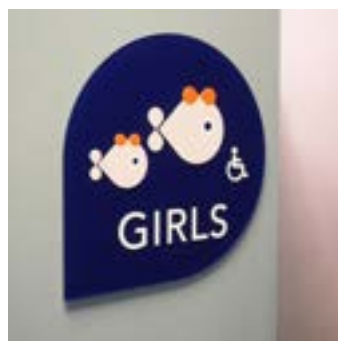

Next Day ADA Signage

- » ADA Compliant
- » Unique Shapes
- » Single Panel
- » Any Color
- » Custom Graphics
- » Shipped in 24 Hours

Fast doesn't have to be boring!

As an essential component to most businesses, ADA compliant Regulatory Signage is vital to open, and keep open, all publicly accessible buildings. Our Acrylic Interior Signage offers endless design possibilities to fit any branding needs. Each sign can be easily created with our advanced laser technology and adorned with a variety of pictograms and copy.

Not only can we manufacture Acrylic Signage with custom printed colors, graphics and logos, or even custom shapes, all complete with ADA compliant tactile and braille, but they are **shipped in 24 hours!**

All signage is designed, manufactured and assembled in the USA.