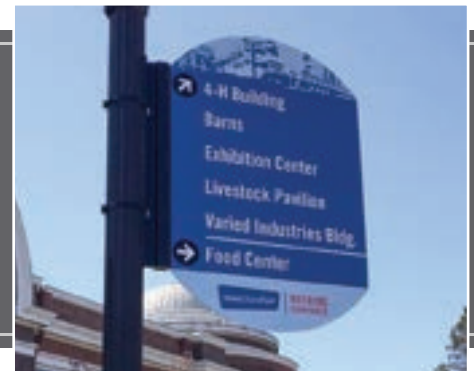

Interior Signage

The Interior Signage is comprised of Acrylic and HID systems, making it easy to find a solution that fits any facilities' needs. There are a multitude of sign configurations, all of which can be made ADA compliant, to create a look that falls in line with any businesses' brand. These systems are commonly used for room identification, wayfinding, building directories and regulatory signage; however, the applications are endless.

Post & Panel Signage

All-aluminum post and panel sign systems are perfect for site identification, wayfinding and directional signage applications. Available in a wide variety of configurations, including double post, flag, ceiling, and wall mount, we have a post and panel model to fit every situation.

Perma-Banner

The perfect solution to replace tethered fabric or vinyl banners! Our patented Perma-Banner system combines strong, lightweight aluminum panels with an exclusive "no Fly Away" vertical mounting bracket. Designed to withstand the elements, these signs can be mounted to street poles, light posts, walls and columns.

DSS-125

Wall mounted signage provides messaging that is easy to see without taking up ground space. The DSS-125 offers a beveled frame that is designed to be vandal resistant, with a clean and professional look. Choose from a single panel to stacked changeable panels for multiple messages!