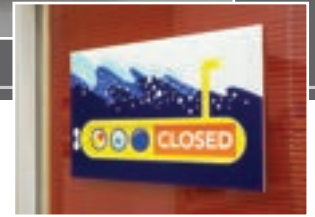

Interior Signage

The Interior Signage is comprised of Acrylic and HID systems, making it easy to find a solution that fits any facilities' needs. There are a multitude of sign configurations, all of which can be made ADA compliant, to create a look that falls in line with any businesses' brand. These systems are commonly used for room identification, wayfinding, building directories and regulatory signage; however, the applications are endless.

Post & Panel Signage

All-aluminum post and panel sign systems are perfect for site identification, wayfinding and directional signage applications. Available in a wide variety of configurations, including double post, flag, ceiling, and wall mount, we have a post and panel model to fit every situation.

DSS-125

Wall mounted signage provides messaging that is easy to see without taking up ground space. The DSS-125 offers a beveled frame that is designed to be vandal resistant, with a clean and professional look. Choose from a single panel to stacked changeable panels for multiple messages!