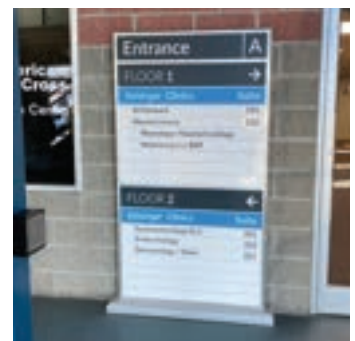

Freestanding PODs

- » Display Maps
- » Wayfinding
- » Donor Recognition
- » Informative Graphics
- » Changeable Graphics
- » And More

Freestanding PODs offer a smart, highly visible solution for all spaces. These signs are dual purpose, allowing messages to be easily updated while the entire unit can be repositioned as needed. Designed for high-traffic areas where wall space is limited—such as entrances, exits, lobbies, and event centers—Freestanding PODs provide flexible communication without permanent installation making them moveable; however, they can be designed to have a permanent mount if needed. With customizable graphics, durable construction, and a clean, modern design, they integrate seamlessly into any environment while delivering long-lasting performance and visual impact.

All signage is designed, manufactured and assembled in the USA.

Mounting Options

Angled Back

Base Plate (Moveable)

Base Plate (w / Cover)
Permanent Mount

Accessories

Brochure Holder

Ability to hold other
sign systems (HID or
Acrylic)