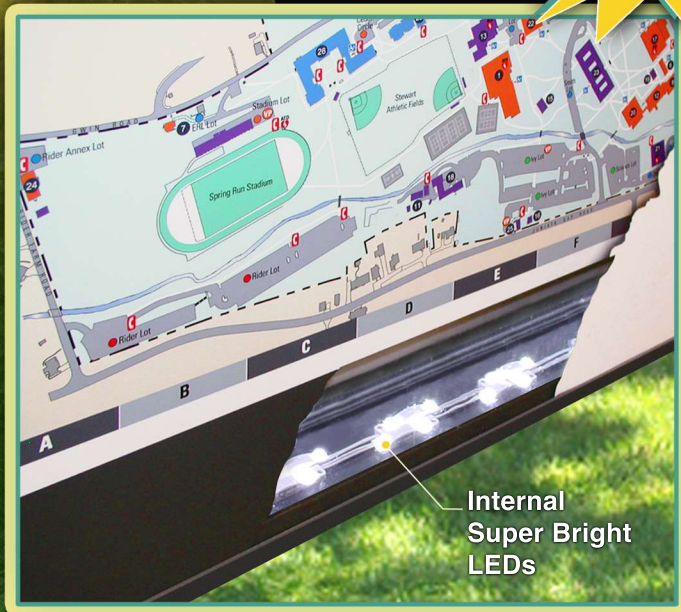

Slim-line LED Illuminated Signs

4" Deep
Cabinet

Internal
Super Bright
LEDs

Campus Maps

Wayfinding

Navigation

**These LED Internally illuminated
Post & Panel Signs are Bright and Easy to Read!**

- Saves Energy, Low Voltage LED Lighting
- 50,000 Hour Light Source Life
- Reduced Maintenance Costs
- Durable Heavy-Gauge Aluminum from 75% Recycled Material
- Slim-line 4" Deep Frame
- Long-life Eco-friendly Solvent Printed Graphics