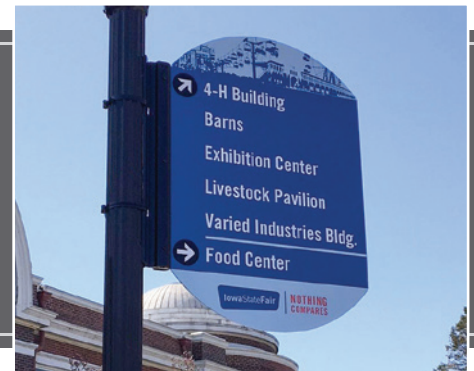

Interior Signage

The Interior Signage is comprised of Acrylic and HID systems, making it easy to find a solution that fits any facilities' needs. There are a multitude of sign configurations, all of which can be made ADA compliant, to create a look that falls in line with any businesses' brand. These systems are commonly used for room identification, wayfinding, building directories and regulatory signage; however, the applications are endless.

Post & Panel Signage

All-aluminum post and panel sign systems are perfect for site identification, wayfinding and directional signage applications. Available in a wide variety of configurations, including double post, flag, ceiling, and wall mount, we have a post and panel model to fit every situation.

Perma-Banner

The perfect solution to replace tethered fabric or vinyl banners! Our patented Perma-Banner system combines strong, lightweight aluminum panels with an exclusive "no Fly Away" vertical mounting bracket. Designed to withstand the elements, these signs can be mounted to street poles, light posts, walls and columns.

DSS-125

Wall mounted signage provides messaging that is easy to see without taking up ground space. The DSS-125 offers a beveled frame that is designed to be vandal resistant, with a clean and professional look. Choose from a single panel to stacked changeable panels for multiple messages!