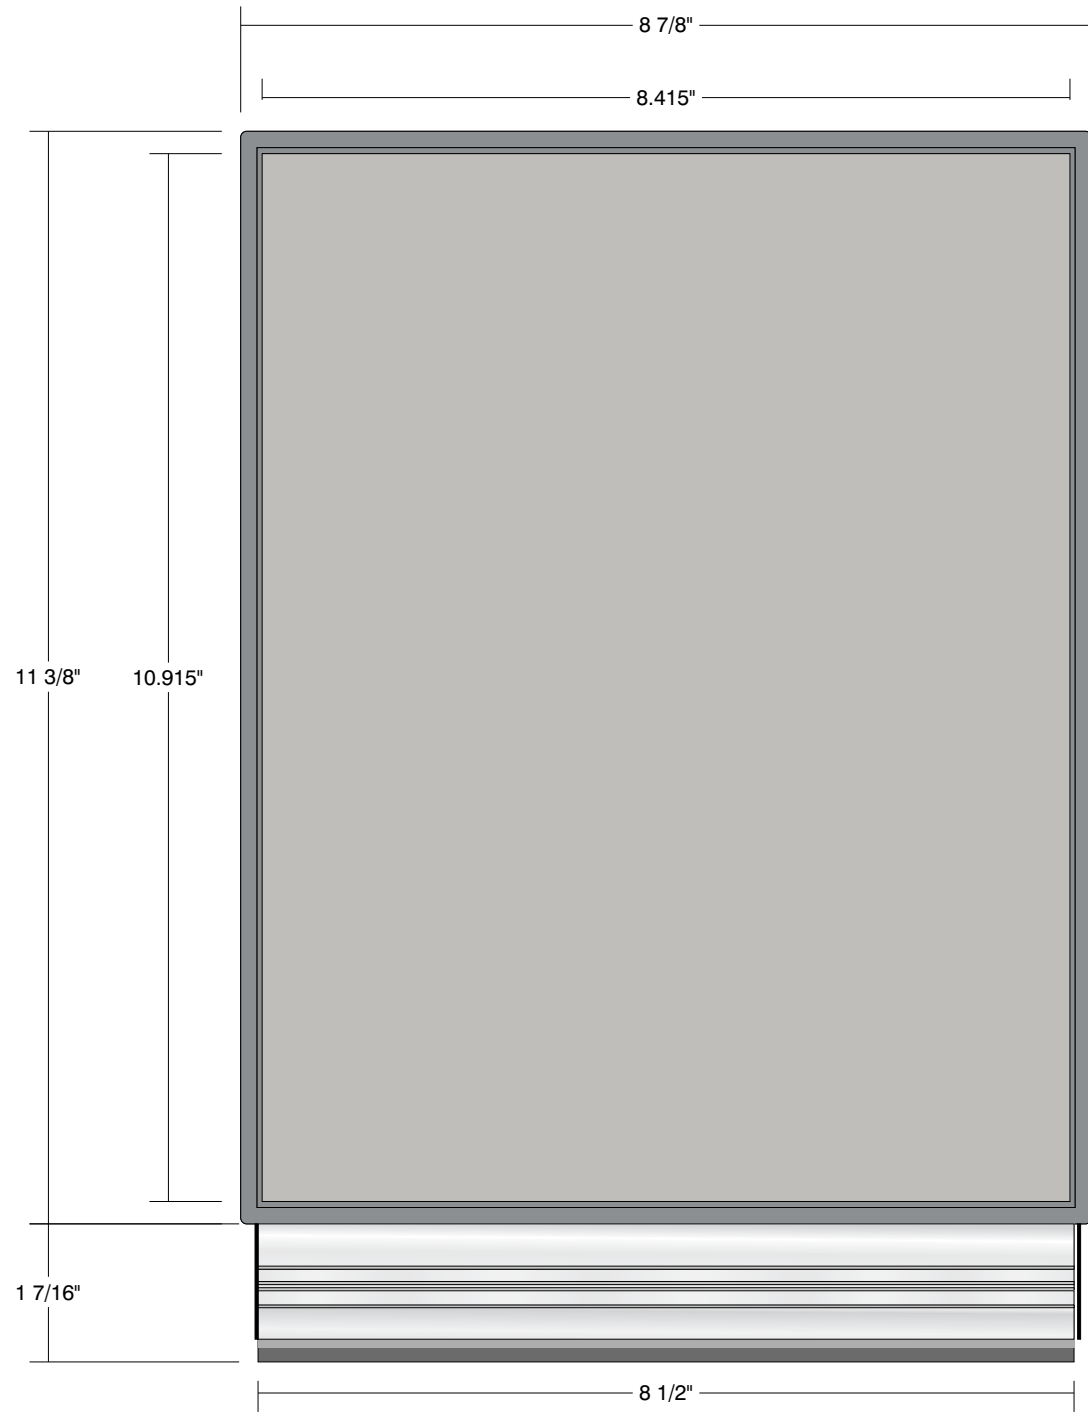

TOP VIEW

FRONT VIEW

SIDE VIEW

Part ID	QTY	Material/Color/Finish		H x W (in)
• Frame	1	HIP-GS8511 - Grey, Square	.50	11.375 x 8.875
• Panel	1	Pearl Grey (321-306)	.0625	10.915 x 8.415
• Panel Mounting	4	Pop Locks		.75 x .75
• Frame Mounting	4	White Adhesive Squares	.0625	.75 x .75
• Back Panel	1	Grey Acrylic	.1250	12.5 x 8.721
• Grip-A-Strip	1	Anodized Aluminum with Black Caps		1.4375 x 8.5
• Back Panel Mounting	4	White Adhesive Squares	.0625	.75 x .75

Standard HIP Color Combinations

Frame:
Grey
Panel:
Pearl Grey 506

Frame:
Black
Panel:
Black 401

Frame:
Sand
Panel:
Ash 214

Other panel colors available.

Date	DWG# HIP-S8511 GripAStrip	Scale: 1" = 2"	Customer	Mounting SF/DF	Quote #
Quantity	1		Location	Illuminated NO Voltage N/A	Sales Rep.
Page	1 of 1		System	UL Amp N/A ADA No	Illustrator:
			HIP Square 8.5x11 w/Grip A Strip	*Due to the ADA/ ANSI's wide interpretation and other factors that may exist, we cannot affirm compliance in all situations and is hereby removed from responsibility regarding these issues.	
				Reviewed By:	