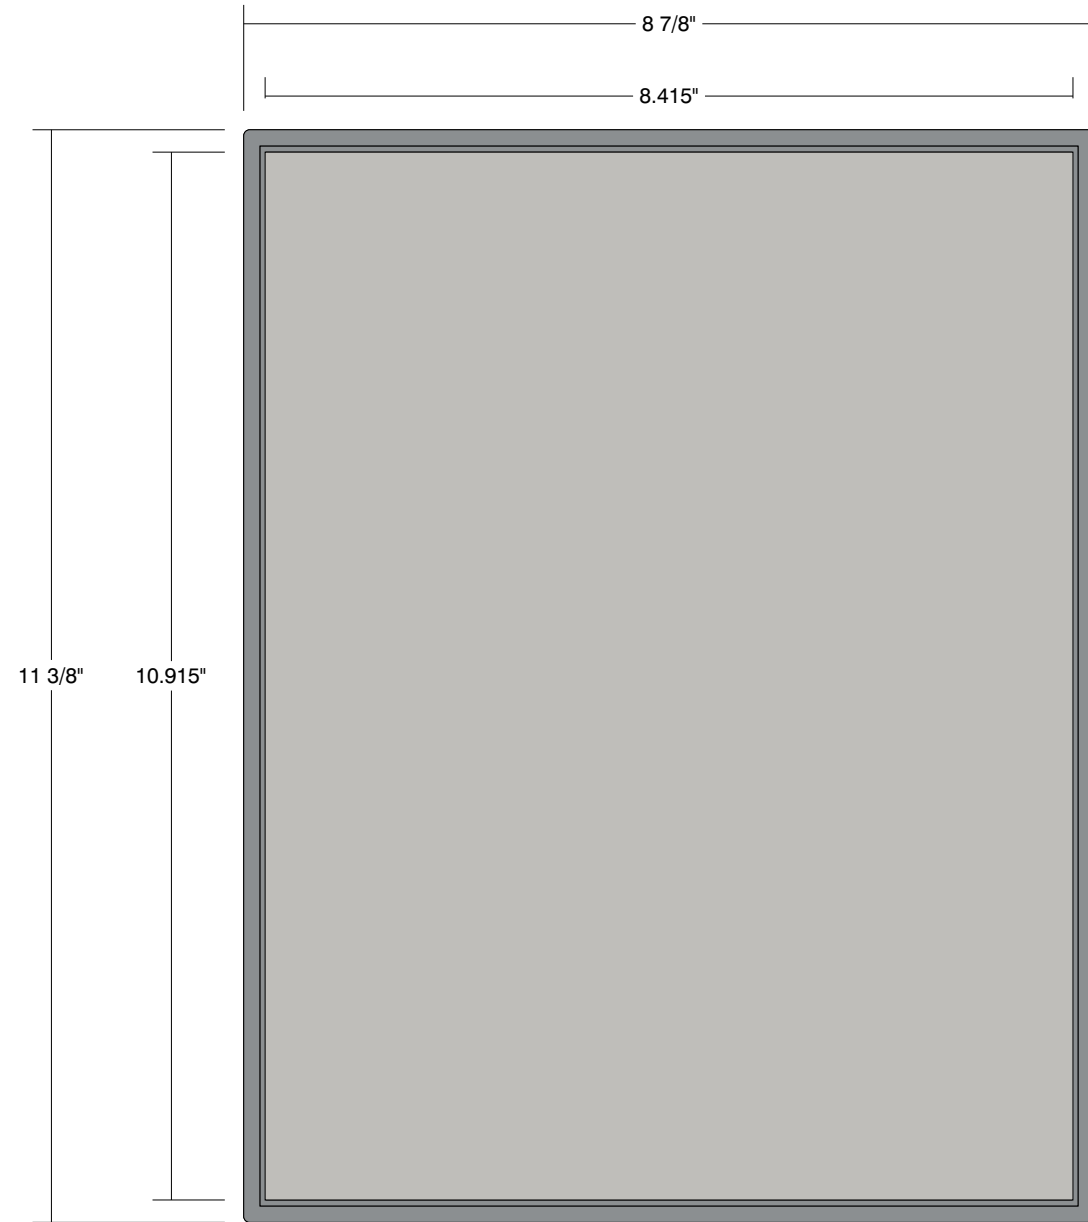

Part ID	QTY	Material/Color/Finish		H x W (in)
• Frame	1	HIP-GS8511 - Grey, Square	.50	11.375 x 8.875
• Panel	1	Pearl Grey (321-306)	.0625	10.915 x 8.415
• Panel Mounting	4	Pop Locks		.75 x .75
• Frame Mounting	4	White Adhesive Squares	.0625	.75 x .75

TOP VIEW

FRONT VIEW

SIDE VIEW

**Standard HIP Color Combinations**

**Frame:**  
Grey  
**Panel:**  
Pearl Grey 506

**Frame:**  
Black  
**Panel:**  
Black 401

**Frame:**  
Sand  
**Panel:**  
Ash 214

Other panel colors available.

Date	DWG# HIP-S8511	Scale: 1" = 2"	Customer	Mounting SF/DF	Quote #												
Quantity	1	1 of 1	Location	<table border="1"> <tr> <td>Illuminated</td> <td>NO</td> <td>UL</td> <td></td> </tr> <tr> <td>Voltage</td> <td>N/A</td> <td>Amp</td> <td>N/A</td> </tr> <tr> <td>ADA</td> <td>No</td> <td></td> <td></td> </tr> </table>	Illuminated	NO	UL		Voltage	N/A	Amp	N/A	ADA	No			Sales Rep.
Illuminated			NO	UL													
Voltage			N/A	Amp	N/A												
ADA			No														
Page	System	HIP Square 8.5x11	Illustrator:														
1 of 1			Reviewed By:														