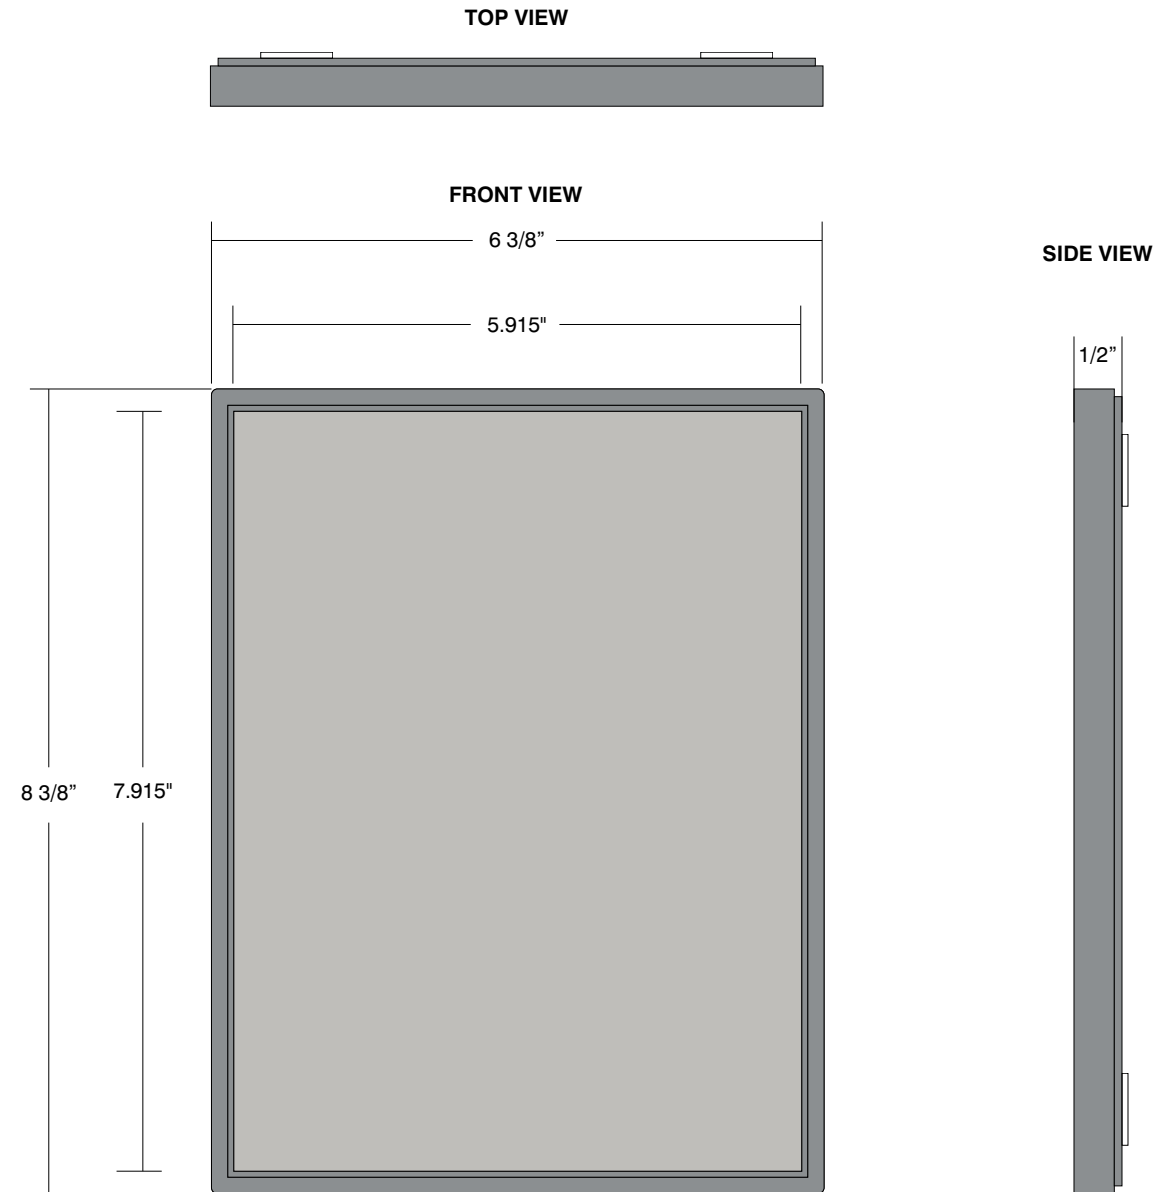

Part ID	QTY	Material/Color/Finish		H x W (in)
• Frame	1	HIP-GS608 - Grey, Square	.50	8.375 x 6.375
• Panel	1	Pearl Grey (321-306)	.0625	7.915 x 5.915
• Panel Mounting	4	Pop Locks		.75 x .75
• Frame Mounting	4	White Adhesive Squares	.0625	.75 x .75

### Standard HIP Color Combinations

**Frame:**  
Grey

**Panel:**  
Pearl Grey 506

**Frame:**  
Black

**Panel:**  
Black 401

**Frame:**  
Sand

**Panel:**  
Ash 214

Other panel colors available.

Date	DWG# HIP-S608	Scale:	1" = 2"	Customer		Mounting		Quote #	
Quantity				Location		<b>Illuminated</b>	NO		<b>Sales Rep.</b>
1						Voltage	N/A	UL Amp	N/A
Page				<b>System</b>	HIP Square 6x8	<b>ADA</b>	No		<b>Illustrator:</b>
1 of 1						*Due to the ADA/ ANSI's wide interpretation and other factors that may exist, we cannot affirm compliance in all situations and is hereby removed from responsibility regarding these issues.			<b>Reviewed By:</b>