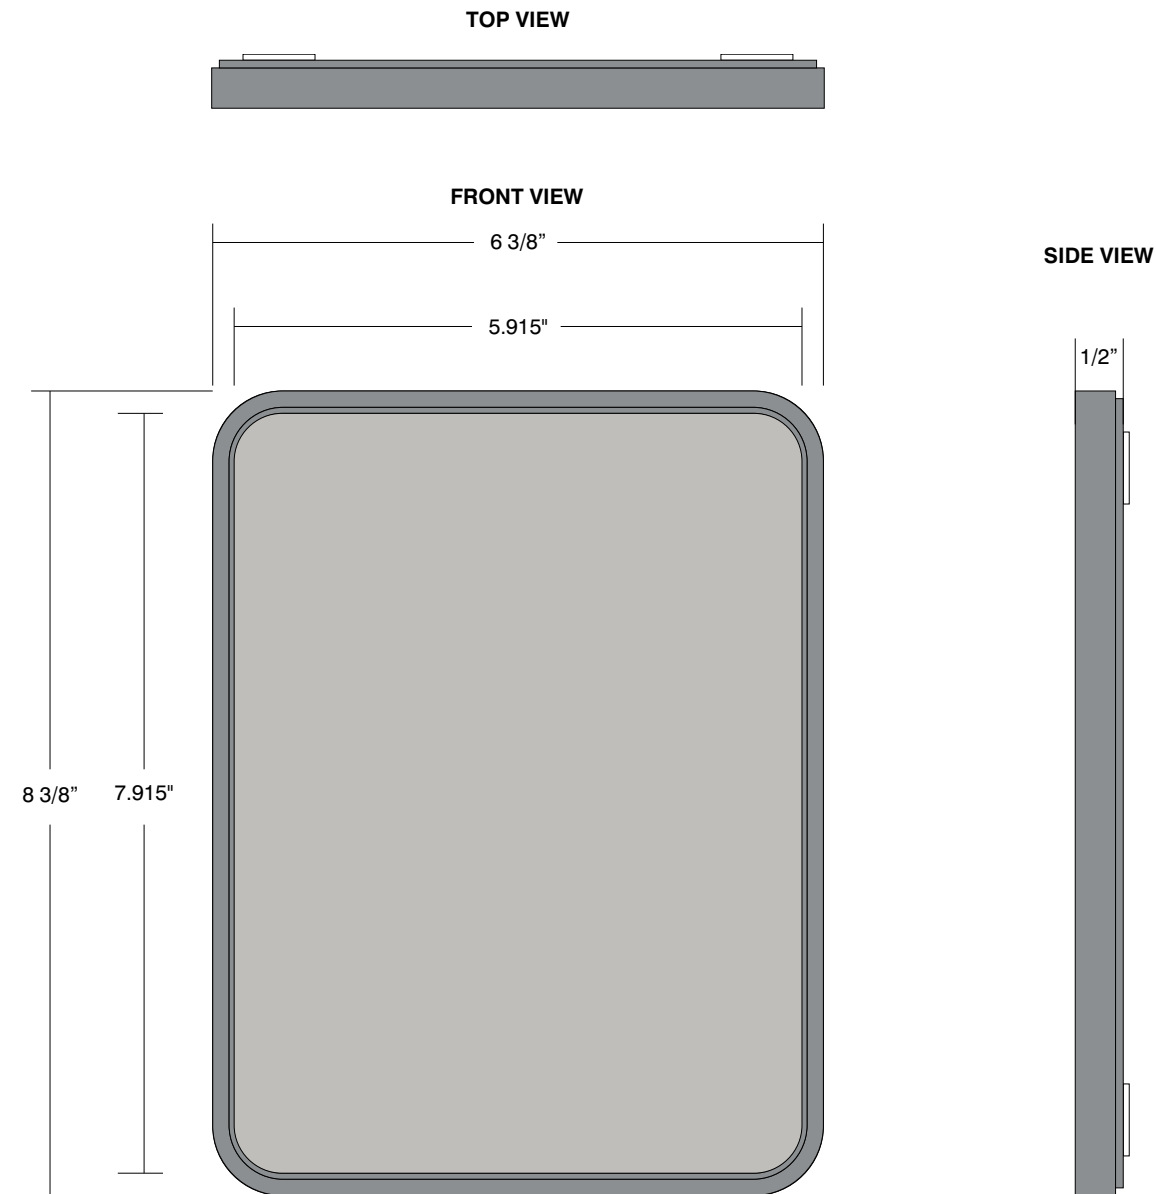

Part ID	QTY	Material/Color/Finish		H x W (in)
• Frame	1	HIP-GR608 - Grey, Radius	.50	8.375 x 6.375
• Panel	1	Pearl Grey (321-306)	.0625	7.915 x 5.915
• Panel Mounting	4	Pop Locks		.75 x .75
• Frame Mounting	4	White Adhesive Squares	.0625	.75 x .75

### Standard HIP Color Combinations

**Frame:**  
Grey

**Panel:**  
Pearl Grey 506

**Frame:**  
Black

**Panel:**  
Black 401

**Frame:**  
Sand

**Panel:**  
Ash 214

Other panel colors available.

Date	DWG# HIP-R608	Scale:	1" = 2"	Customer		Mounting				Quote #			
Quantity				Location		Illuminated	NO	UL		Sales Rep.			
1						Voltage	N/A	Amp	N/A	Illustrator:			
Page				System	HIP Radius 6x8	ADA	No			Reviewed By:			
1 of 1						<small>*Due to the ADA/ ANSI's wide interpretation and other factors that may exist, we cannot affirm compliance in all situations and is hereby removed from responsibility regarding these issues.</small>							