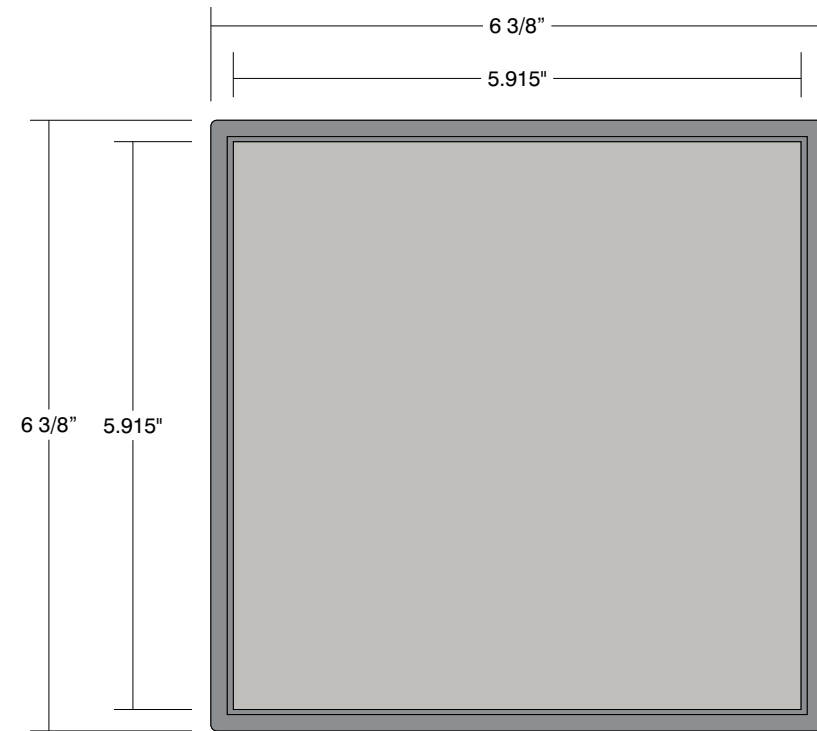

Part ID	QTY	Material/Color/Finish		H x W (in)
• Frame	1	HIP-GS606 - Grey, Square	.50	6.375 x 6.375
• Panel	1	Pearl Grey (321-306)	.0625	5.915 x 5.915
• Panel Mounting	4	Pop Locks		.75 x .75
• Frame Mounting	4	White Adhesive Squares	.0625	.75 x .75

TOP VIEW

FRONT VIEW

SIDE VIEW

### Standard HIP Color Combinations

**Frame:**  
Grey  
**Panel:**  
Pearl Grey 506

**Frame:**  
Black  
**Panel:**  
Black 401

**Frame:**  
Sand  
**Panel:**  
Ash 214

Other panel colors available.

Date	DWG# HIP-S606	Scale:	1" = 2"	Customer		Mounting		Quote #																
Quantity				Location		<table border="1"> <tr> <td>SF/DF</td> <td></td> <td></td> <td></td> </tr> <tr> <td>Illuminated</td> <td>NO</td> <td>UL</td> <td></td> </tr> <tr> <td>Voltage</td> <td>N/A</td> <td>Amp</td> <td>N/A</td> </tr> <tr> <td>ADA</td> <td>No</td> <td></td> <td></td> </tr> </table>	SF/DF				Illuminated	NO	UL		Voltage	N/A	Amp	N/A	ADA	No			Sales Rep.	
SF/DF																								
Illuminated	NO	UL																						
Voltage	N/A	Amp	N/A																					
ADA	No																							
Page				System	HIP Square 6x6			Illustrator:																
1 of 1								Reviewed By:																