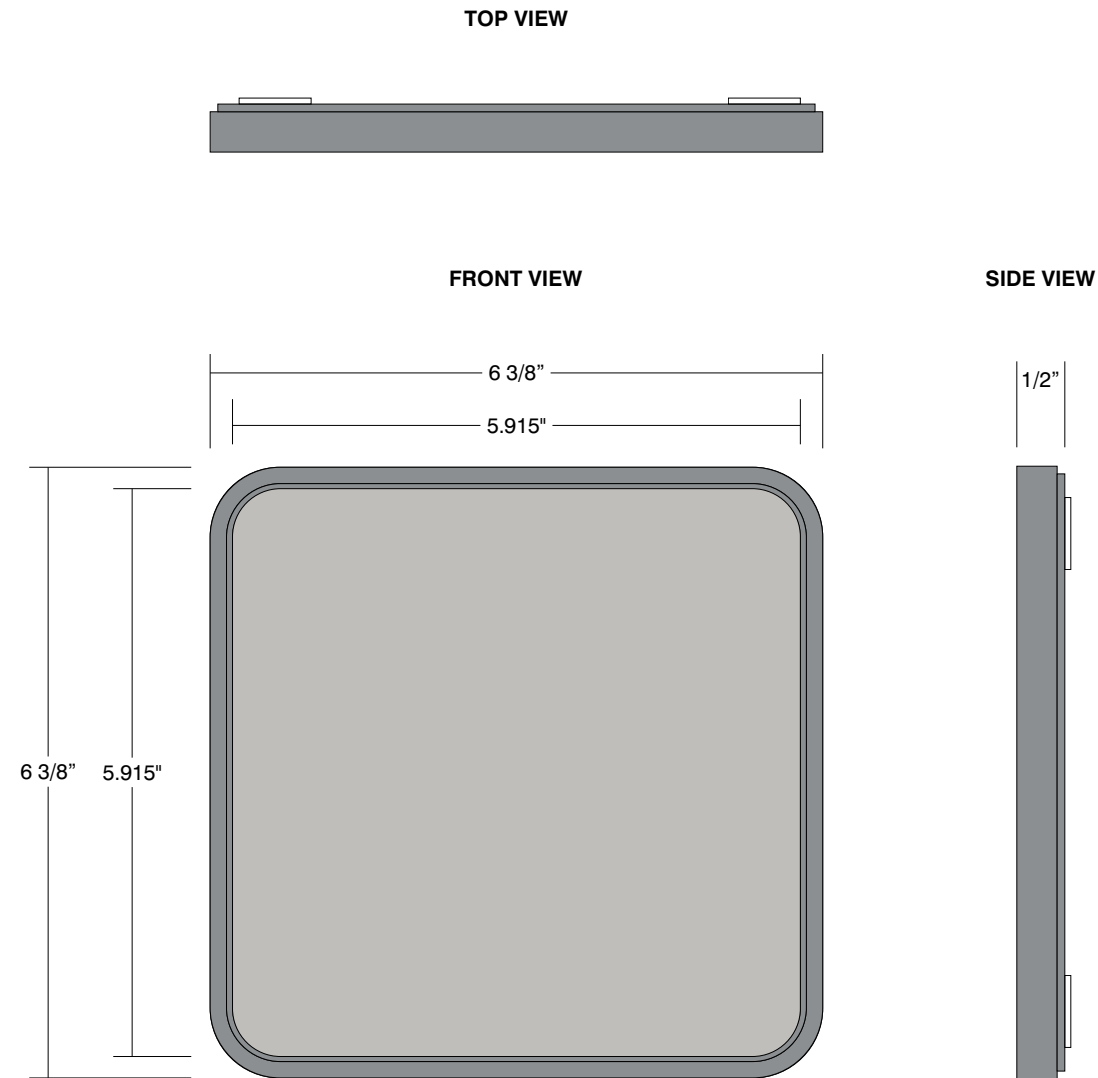

Part ID	QTY	Material/Color/Finish		H x W (in)
• Frame	1	HIP-GR606 - Grey, Radius	.50	6.375 x 6.375
• Panel	1	Pearl Grey (321-306)	.0625	5.915 x 5.915
• Panel Mounting	4	Pop Locks		.75 x .75
• Frame Mounting	4	White Adhesive Squares	.0625	.75 x .75

Standard HIP Color Combinations

Frame:
Grey

Panel:
Pearl Grey 506

Frame:
Black

Panel:
Black 401

Frame:
Sand

Panel:
Ash 214

Other panel colors available.

Date	DWG# HIP-R606	Scale:	1" = 2"	Customer		Mounting		Quote #																		
Quantity				Location		<table border="1" style="font-size: small;"> <tr> <td>SF/DF</td> <td></td> <td></td> <td></td> </tr> <tr> <td>Illuminated</td> <td>NO</td> <td>UL</td> <td></td> </tr> <tr> <td>Voltage</td> <td>N/A</td> <td>Amp</td> <td>N/A</td> </tr> <tr> <td>ADA</td> <td>No</td> <td></td> <td></td> </tr> </table>	SF/DF				Illuminated	NO	UL		Voltage	N/A	Amp	N/A	ADA	No			Sales Rep.			
SF/DF																										
Illuminated	NO	UL																								
Voltage	N/A	Amp	N/A																							
ADA	No																									
Page				System	HIP Radius 6x6			Illustrator:																		
1 of 1						<p>*Due to the ADA/ ANSI's wide interpretation and other factors that may exist, we cannot affirm compliance in all situations and is hereby removed from responsibility regarding these issues.</p>																				
						Reviewed By:																				