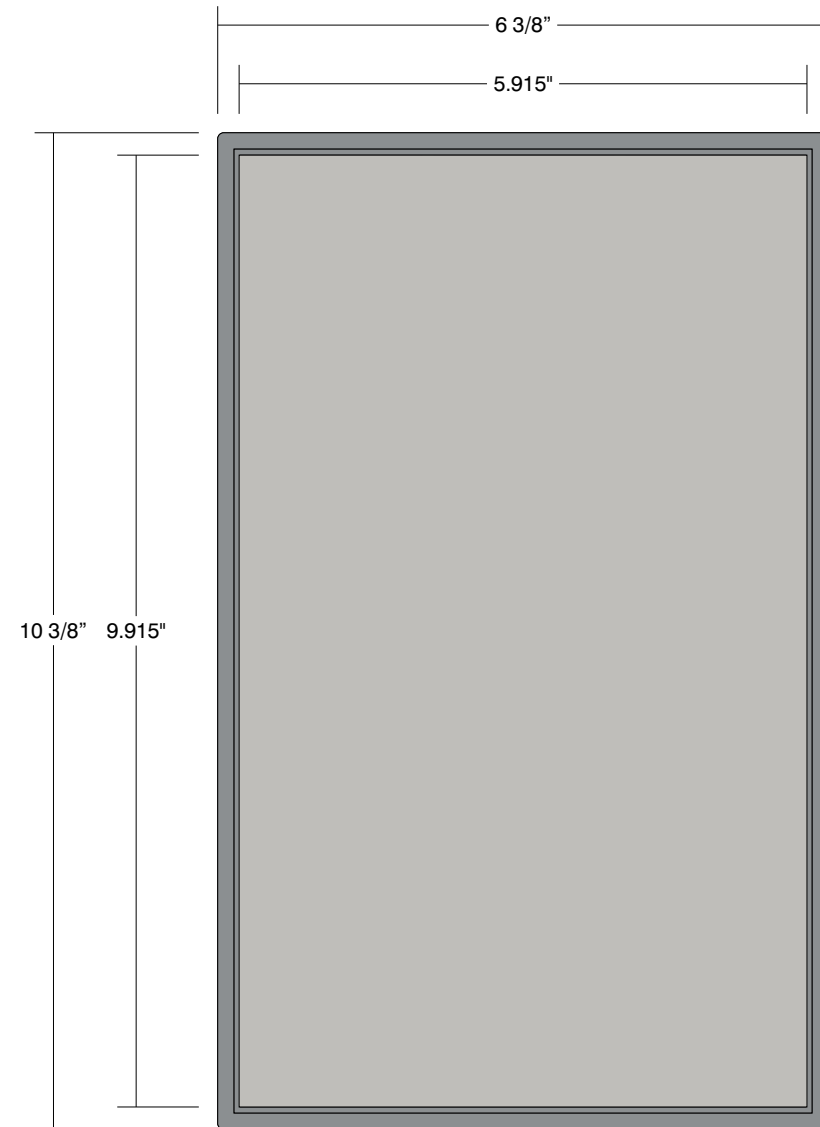

Part ID	QTY	Material/Color/Finish		H x W (in)
• Frame	1	HIP-GS610 - Grey, Square	.50	10.375 x 6.375
• Panel	1	Pearl Grey (321-306)	.0625	9.915 x 5.915
• Panel Mounting	4	Pop Locks		.75 x .75
• Frame Mounting	4	White Adhesive Squares	.0625	.75 x .75

TOP VIEW

FRONT VIEW

SIDE VIEW

Standard HIP Color Combinations

Frame:
Grey
Panel:
Pearl Grey 506

Frame:
Black
Panel:
Black 401

Frame:
Sand
Panel:
Ash 214

Other panel colors available.

Date	DWG# HIP-S610	Scale: 1" = 2"	Customer	Mounting SF/DF	Quote #
Quantity	1		Location	Illuminated NO Voltage N/A	Sales Rep.
Page	1 of 1		System HIP Square 6x10	UL Amp N/A ADA No	Illustrator:
				*Due to the ADA/ ANSI's wide interpretation and other factors that may exist, we cannot affirm compliance in all situations and is hereby removed from responsibility regarding these issues.	Reviewed By: