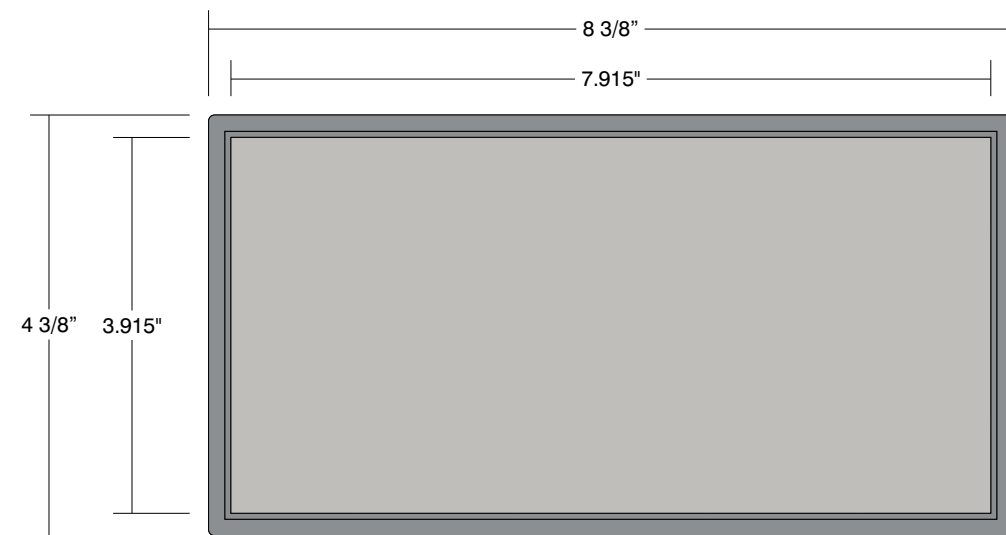

Part ID	QTY	Material/Color/Finish		H x W (in)
• Frame	1	HIP-GS408 - Grey, Square	.50	4.375 x 8.375
• Panel	1	Pearl Grey (321-306)	.0625	3.915 x 7.915
• Panel Mounting	4	Pop Locks		.75 x .75
• Frame Mounting	4	White Adhesive Squares	.0625	.75 x .75

TOP VIEW

FRONT VIEW

SIDE VIEW

### Standard HIP Color Combinations

**Frame:**  
Grey  
**Panel:**  
Pearl Grey 506

**Frame:**  
Black  
**Panel:**  
Black 401

**Frame:**  
Sand  
**Panel:**  
Ash 214

Other panel colors available.

Date	DWG# HIP-S408	Scale: 1" = 2"	Customer	Mounting SF/DF	Quote #
Quantity			Location	Illuminated NO Voltage N/A	Sales Rep.
1			System HIP Square 4x8	UL Amp N/A	Illustrator:
Page			ADA No	Reviewed By:	
1 of 1			*Due to the ADA/ ANSI's wide interpretation and other factors that may exist, we cannot affirm compliance in all situations and is hereby removed from responsibility regarding these issues.		