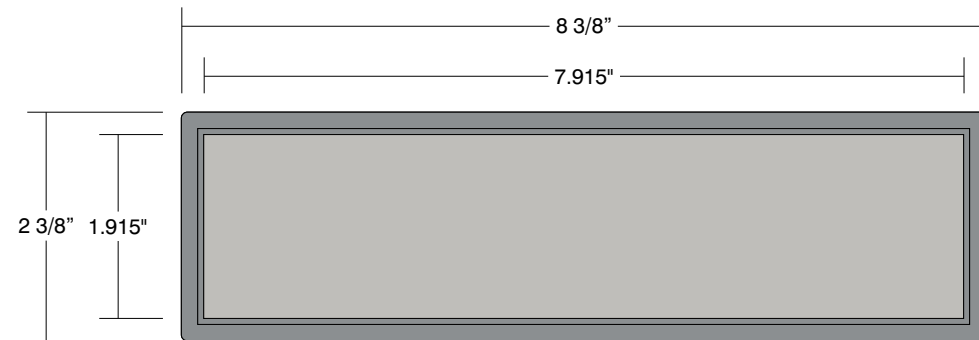

Part ID	QTY	Material/Color/Finish		H x W (in)
• Frame	1	HIP-GS208 - Grey, Square	.50	2.375 x 8.375
• Panel	1	Pearl Grey (321-306)	.0625	1.915 x 7.915
• Panel Mounting	2	Pop Locks		.75 x .75
• Frame Mounting	4	White Adhesive Squares	.0625	.75 x .75

TOP VIEW

FRONT VIEW

SIDE VIEW

Standard HIP Color Combinations

Frame:
Grey
Panel:
Pearl Grey 506

Frame:
Black
Panel:
Black 401

Frame:
Sand
Panel:
Ash 214

Other panel colors available.

Date	DWG# HIP-S208	Scale: 1" = 2"	Customer	Mounting SF/DF	Quote #
Quantity			Location	Illuminated NO Voltage N/A	Sales Rep.
1			System HIP Square 2x8	UL Amp N/A	Illustrator:
Page			ADA No	Reviewed By:	
1 of 1			*Due to the ADA/ ANSI's wide interpretation and other factors that may exist, we cannot affirm compliance in all situations and is hereby removed from responsibility regarding these issues.		