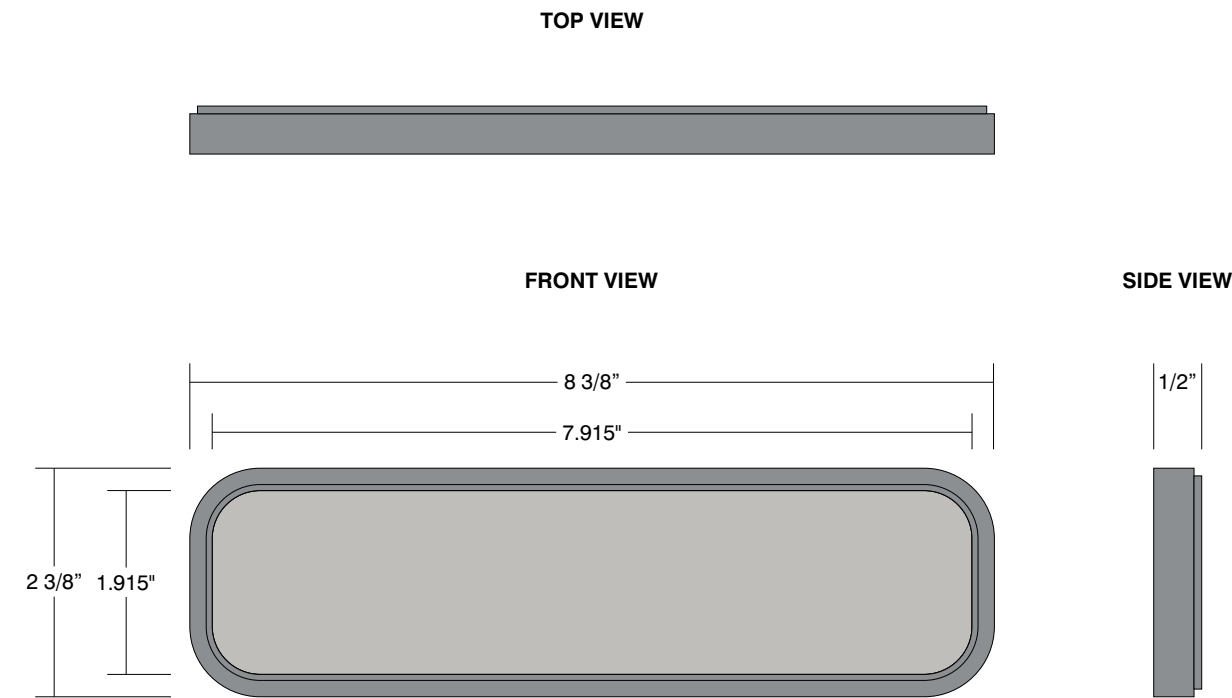

Part ID	QTY	Material/Color/Finish		H x W (in)
• Frame	1	HIP-GR208 - Grey, Radius	.50	2.375 x 8.375
• Panel	1	Pearl Grey (321-306)	.0625	1.915 x 7.915
• Panel Mounting	2	Pop Locks		.75 x .75
• Frame Mounting	4	White Adhesive Squares	.0625	.75 x .75

Standard HIP Color Combinations

Frame:
Grey

Panel:
Pearl Grey 506

Frame:
Black

Panel:
Black 401

Frame:
Sand

Panel:
Ash 214

Other panel colors available.

Date	DWG# HIP-R208	Scale:	1" = 2"	Customer		Mounting				Quote #			
Quantity				Location		Illuminated	NO	UL		Sales Rep.			
1						Voltage	N/A	Amp	N/A	Illustrator:			
Page				System	HIP Radius 2x8	ADA	No			Reviewed By:			
1 of 1						<small>*Due to the ADA/ANSI's wide interpretation and other factors that may exist, we cannot affirm compliance in all situations and is hereby removed from responsibility regarding these issues.</small>							