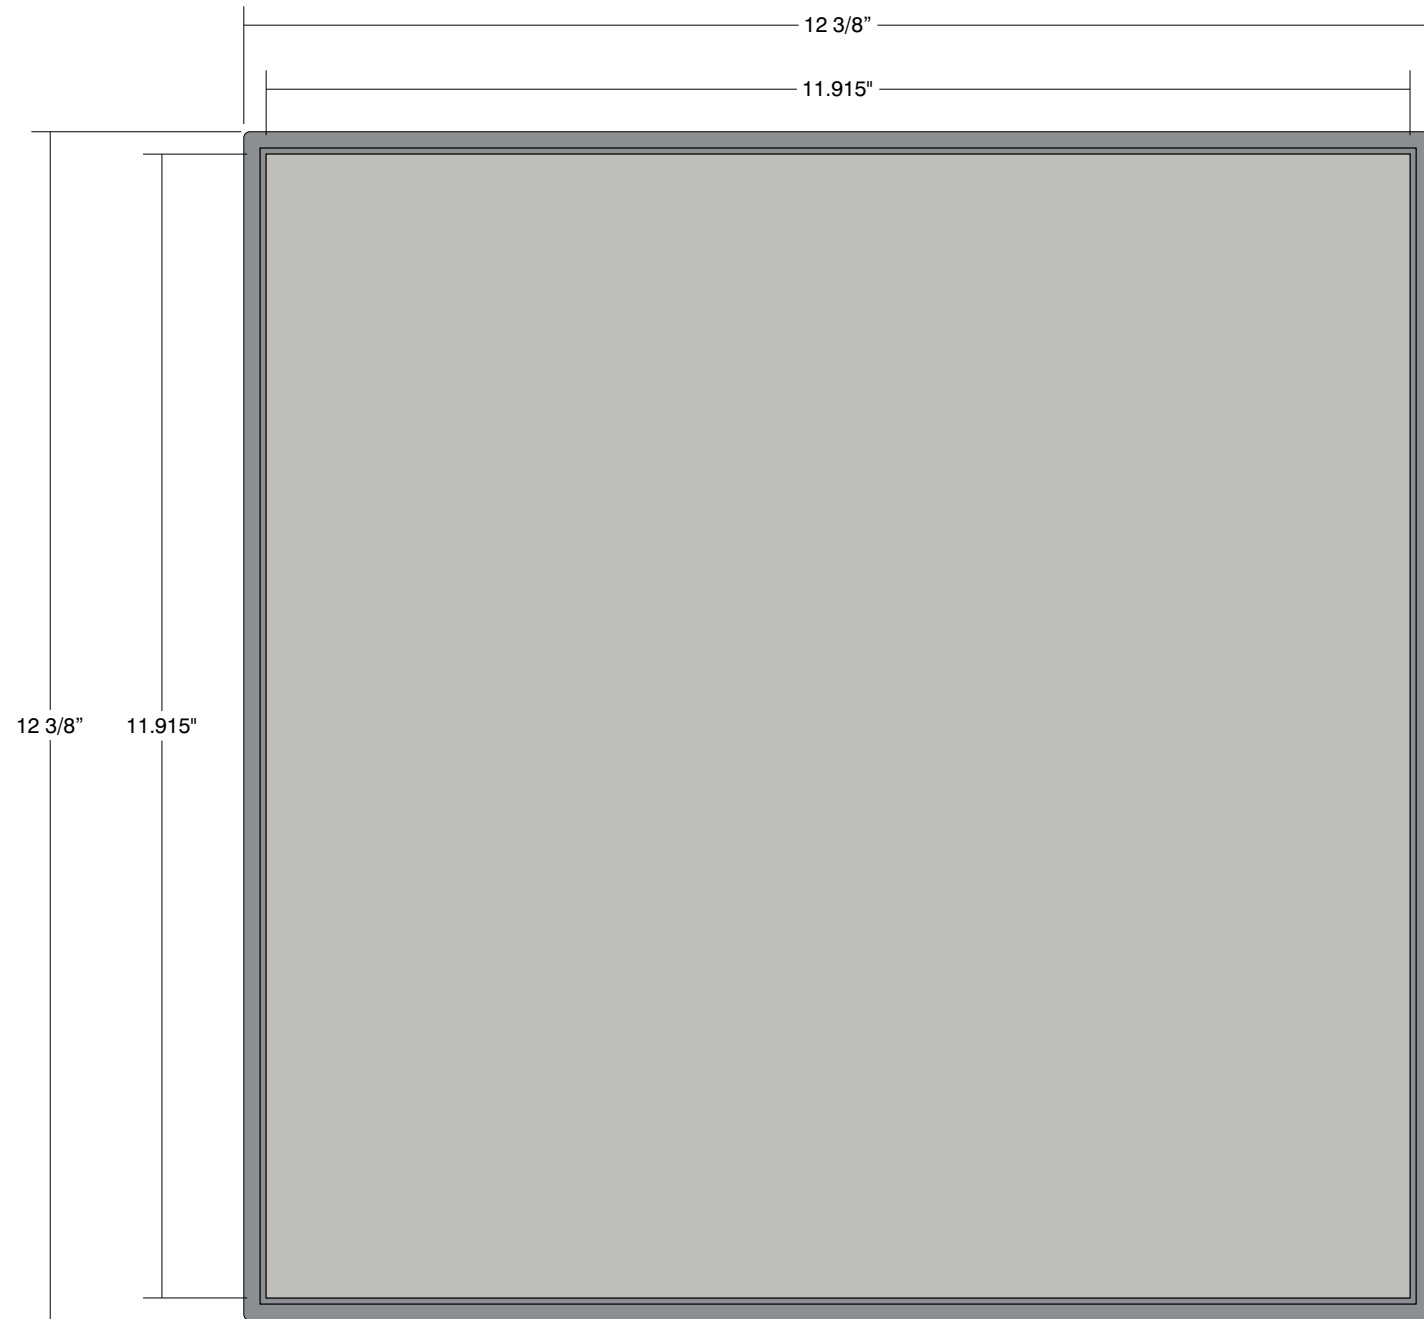

TOP VIEW

FRONT VIEW

SIDE VIEW

Part ID	QTY	Material/Color/Finish		H x W (in)
• Frame	1	HIP-GS1212 - Grey, Square	.50	12.375 x 12.375
• Panel	1	Pearl Grey (321-306)	.0625	11.915 x 11.915
• Panel Mounting	4	Pop Locks		.75 x .75
• Frame Mounting	4	White Adhesive Squares	.0625	.75 x .75

Standard HIP Color Combinations

Frame:
Grey
Panel:
Pearl Grey 506

Frame:
Black
Panel:
Black 401

Frame:
Sand
Panel:
Ash 214

Other panel colors available.

Date	DWG# HIP-S1212	Scale: 1" = 2"	Customer	Mounting SF/DF	Quote #
Quantity	1		Location	Illuminated NO Voltage N/A	Sales Rep.
Page	1 of 1		System HIP Square 12x12	UL Amp N/A ADA No	Illustrator:
				*Due to the ADA/ANSI's wide interpretation and other factors that may exist, we cannot affirm compliance in all situations and is hereby removed from responsibility regarding these issues.	Reviewed By: