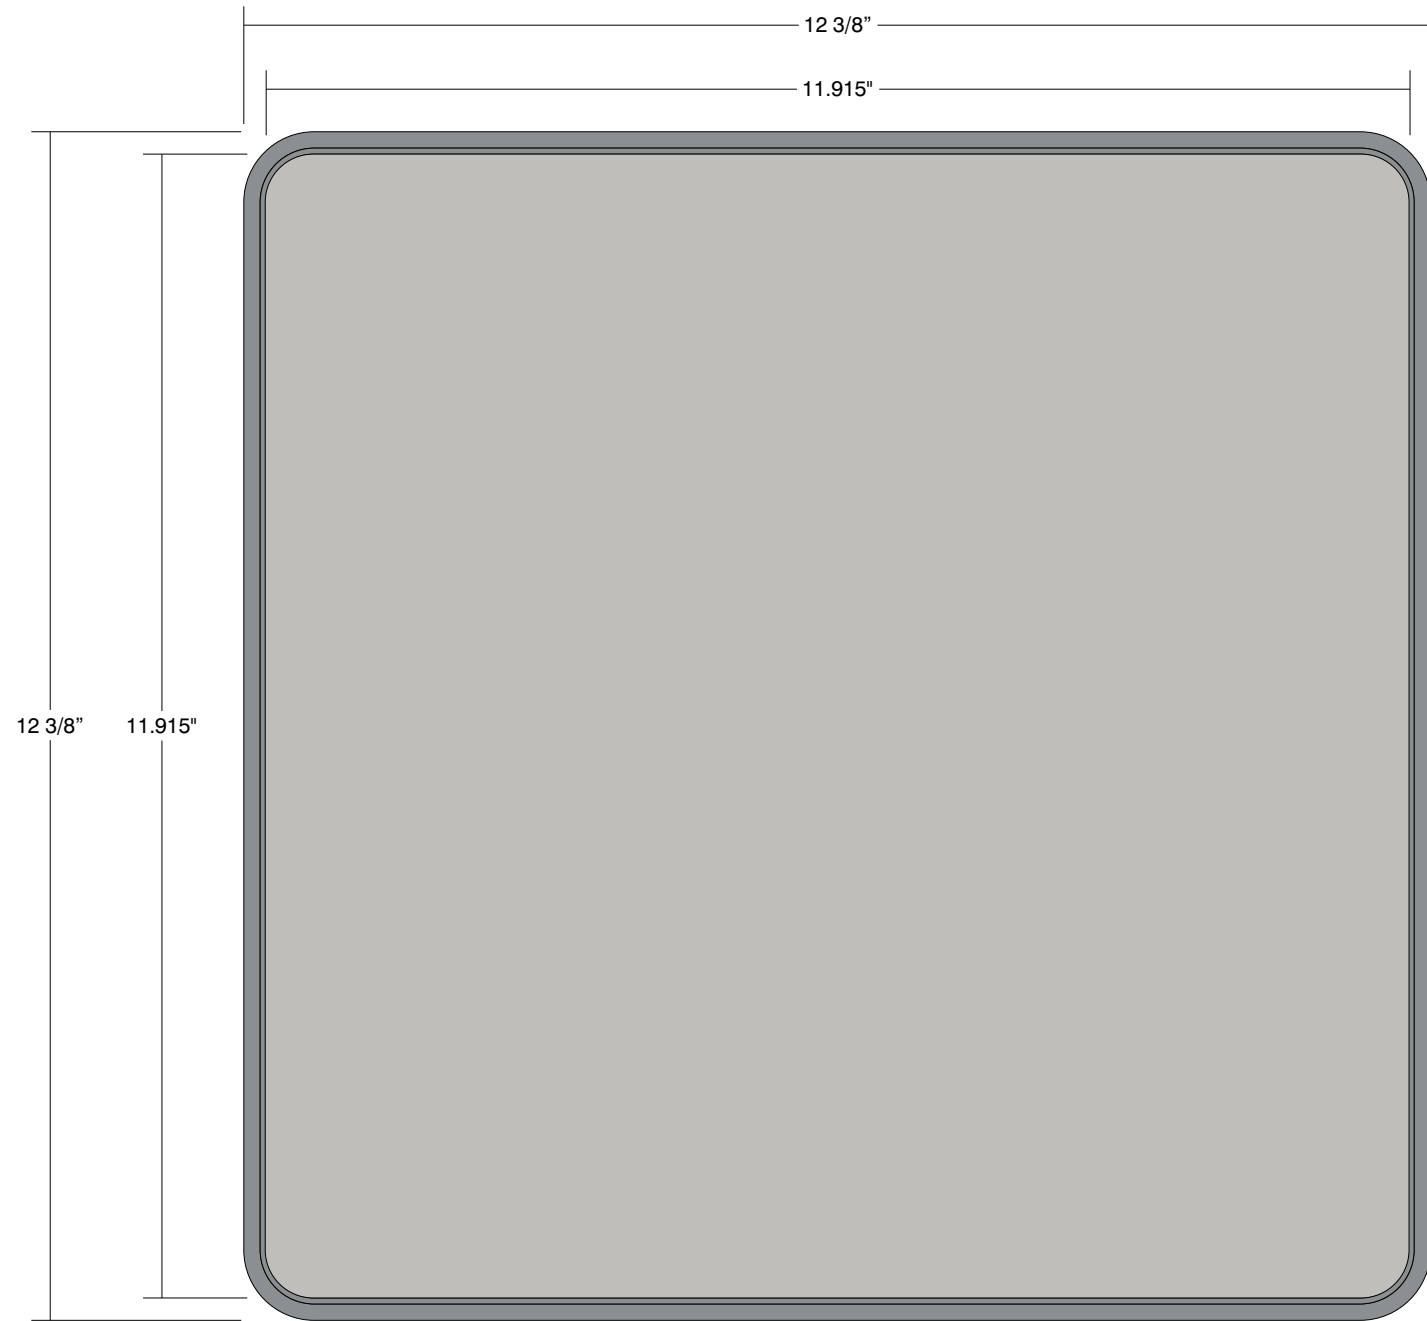

TOP VIEW

FRONT VIEW

SIDE VIEW

1/2"

Part ID	QTY	Material/Color/Finish		H x W (in)
• Frame	1	HIP-GR1212 - Grey, Radius	.50	12.375 x 12.375
• Panel	1	Pearl Grey (321-306)	.0625	11.915 x 11.915
• Panel Mounting	4	Pop Locks		.75 x .75
• Frame Mounting	4	White Adhesive Squares	.0625	.75 x .75

Standard HIP Color Combinations

Frame:
Grey
Panel:
Pearl Grey 506

Frame:
Black
Panel:
Black 401

Frame:
Sand
Panel:
Ash 214

Other panel colors available.

Date	DWG# HIP-R1212	Scale:	1" = 2"	Customer		Mounting		Quote #	
Quantity				Location		Illuminated	NO	Sales Rep.	
1				System	HIP Radius 12 x 12	Voltage	N/A	Illustrator:	
Page						ADA	No	Reviewed By:	
1 of 1						*Due to the ADA/ANSI's wide interpretation and other factors that may exist, we cannot affirm compliance in all situations and is hereby removed from responsibility regarding these issues.			