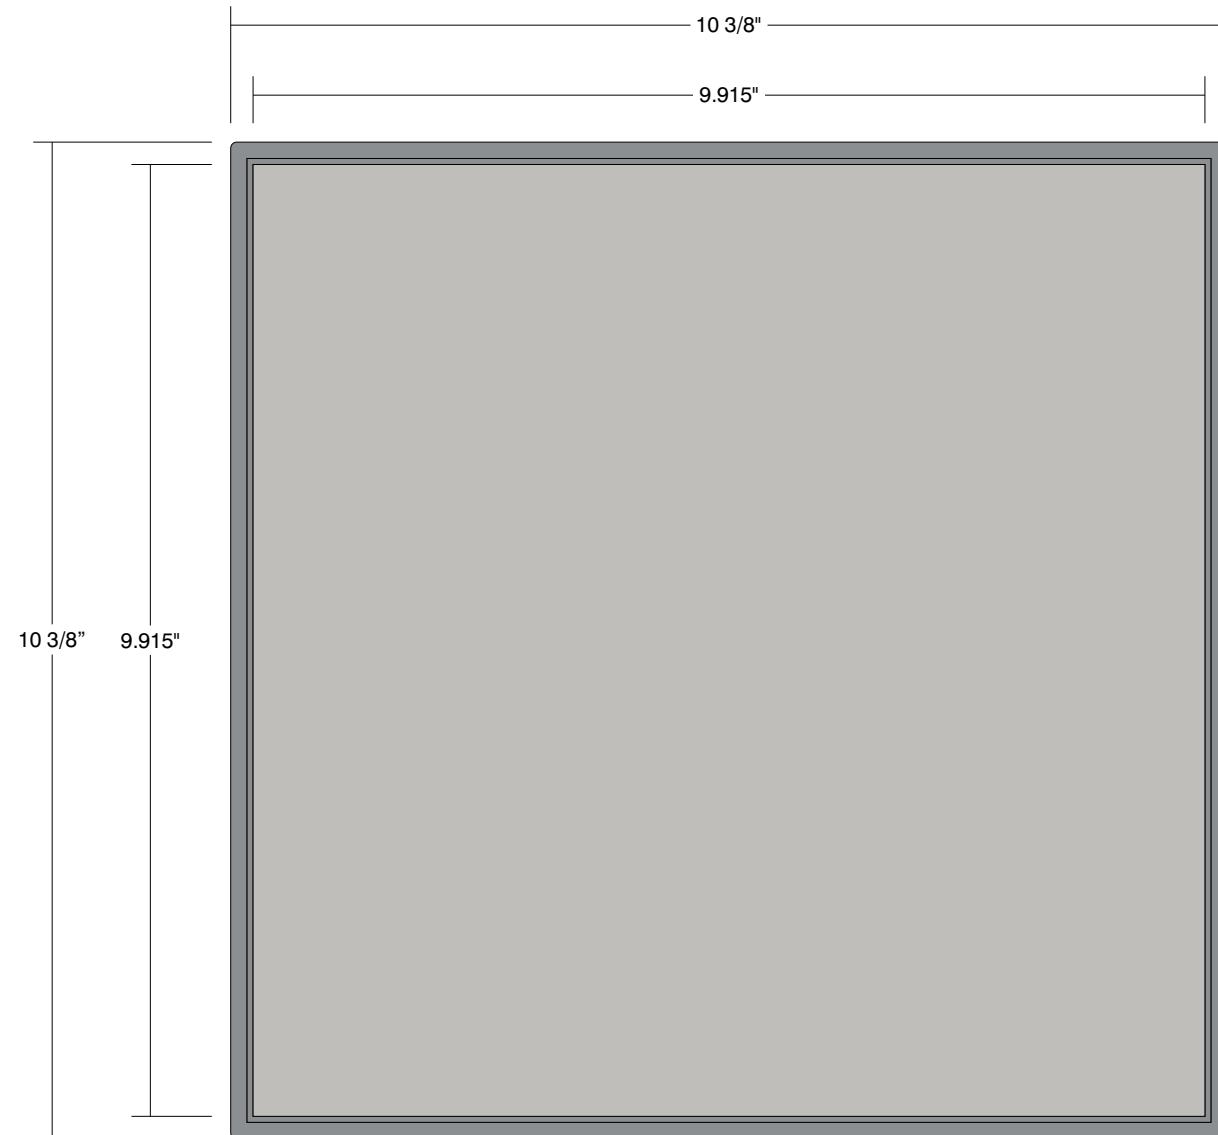

Part ID	QTY	Material/Color/Finish		H x W (in)
• Frame	1	HIP-GS1010 - Grey, Square	.50	10.375 x 10.375
• Panel	1	Pearl Grey (321-306)	.0625	9.915 x 9.915
• Panel Mounting	4	Pop Locks		.75 x .75
• Frame Mounting	4	White Adhesive Squares	.0625	.75 x .75

TOP VIEW

FRONT VIEW

SIDE VIEW

Standard HIP Color Combinations

Frame:
Grey
Panel:
Pearl Grey 506

Frame:
Black
Panel:
Black 401

Frame:
Sand
Panel:
Ash 214

Other panel colors available.

Date	DWG# HIP-S1010	Scale: 1" = 2"	Customer	Mounting SF/DF	Quote #
Quantity			Location	Illuminated NO	Sales Rep.
1				Voltage N/A	
Page				ADA No	Reviewed By:
1 of 1				System HIP Square 10x10	
				*Due to the ADA/ ANSI's wide interpretation and other factors that may exist, we cannot affirm compliance in all situations and is hereby removed from responsibility regarding these issues.	