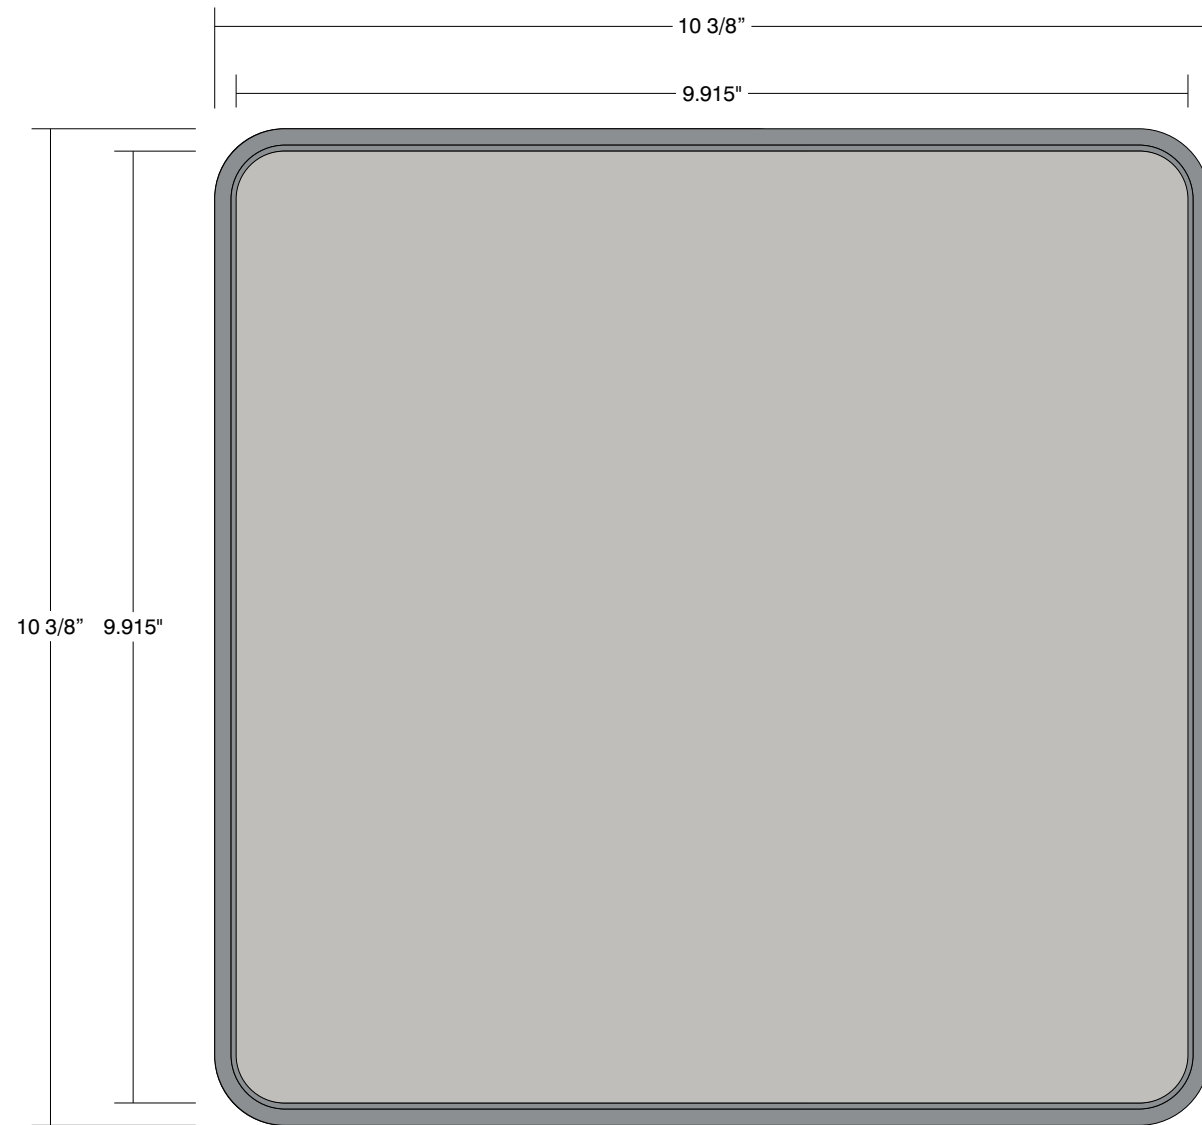

Part ID	QTY	Material/Color/Finish		H x W (in)
• Frame	1	HIP-GR1010 - Grey, Radius	.50	10.375 x 10.375
• Panel	1	Pearl Grey (321-306)	.0625	9.915 x 9.915
• Panel Mounting	4	Pop Locks		.75 x .75
• Frame Mounting	4	White Adhesive Squares	.0625	.75 x .75

TOP VIEW

FRONT VIEW

SIDE VIEW

Standard HIP Color Combinations

Frame:
Grey
Panel:
Pearl Grey 506

Frame:
Black
Panel:
Black 401

Frame:
Sand
Panel:
Ash 214

Other panel colors available.

Date	DWG# HIP-R1010	Scale: 1" = 2"	Customer	Mounting SF/DF	Quote #
Quantity			Location	Illuminated NO	Sales Rep.
1				Voltage N/A	
Page				ADA No	Reviewed By:
1 of 1				System HIP Radius 10 x 10	
				*Due to the ADA/ ANSI's wide interpretation and other factors that may exist, we cannot affirm compliance in all situations and is hereby removed from responsibility regarding these issues.	