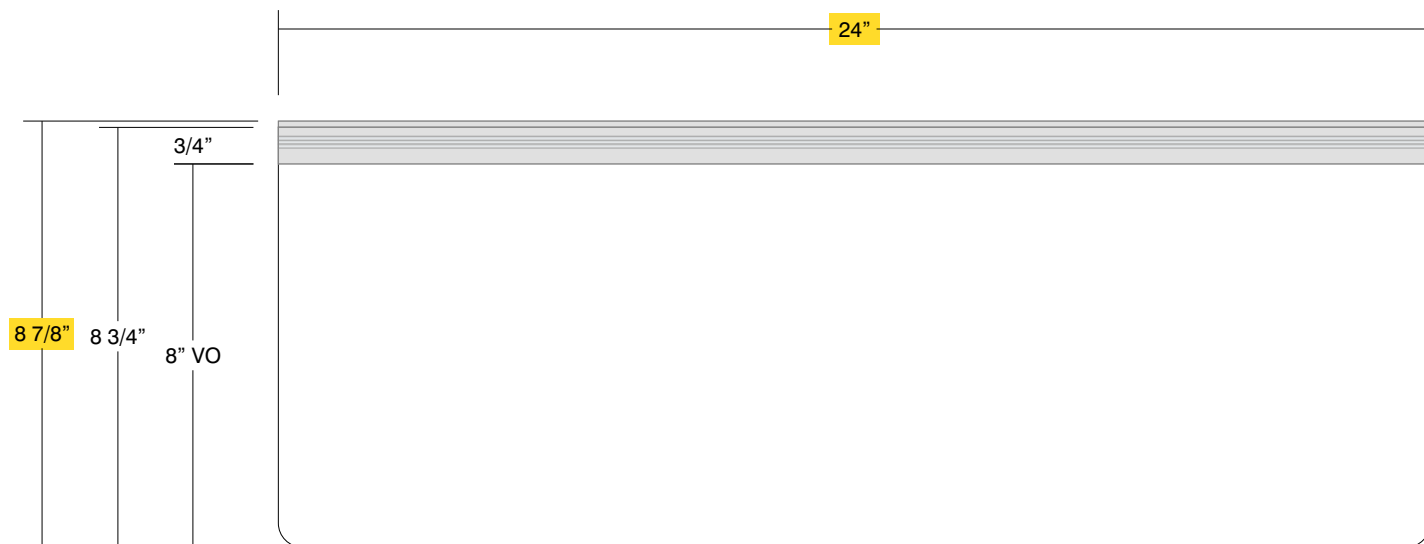

Part ID	QTY	Material/Color/Finish		H x W (in)
• Panel	1	White Opaque (3015) Acrylic	.25	8.75 x 24
• Mounting Bracket	1	PPMB 5221 w/Countersunk Mounting Holes		24

BOTTOM VIEW

FRONT VIEW - SIDE A

SIDE VIEW

BACK VIEW - SIDE B

Date	DWG# Acrylic CM Extrusion	Scale: 1"=4"	Customer	Mounting SF/DF	Ceiling Mount Double Face	Quote #			
Quantity			Location	Illuminated Voltage	NO N/A UL Amp N/A	Sales Rep.			
Page			System	ADA	No Rev. 0	Illustrator:			
1 of 1			Acrylic Ceiling Mount With Mounting Extrusion	*Due to the ADA/ ANSI's wide interpretation and other factors that may exist, we cannot affirm compliance in all situations and is hereby removed from responsibility regarding these issues.		Reviewed By:			