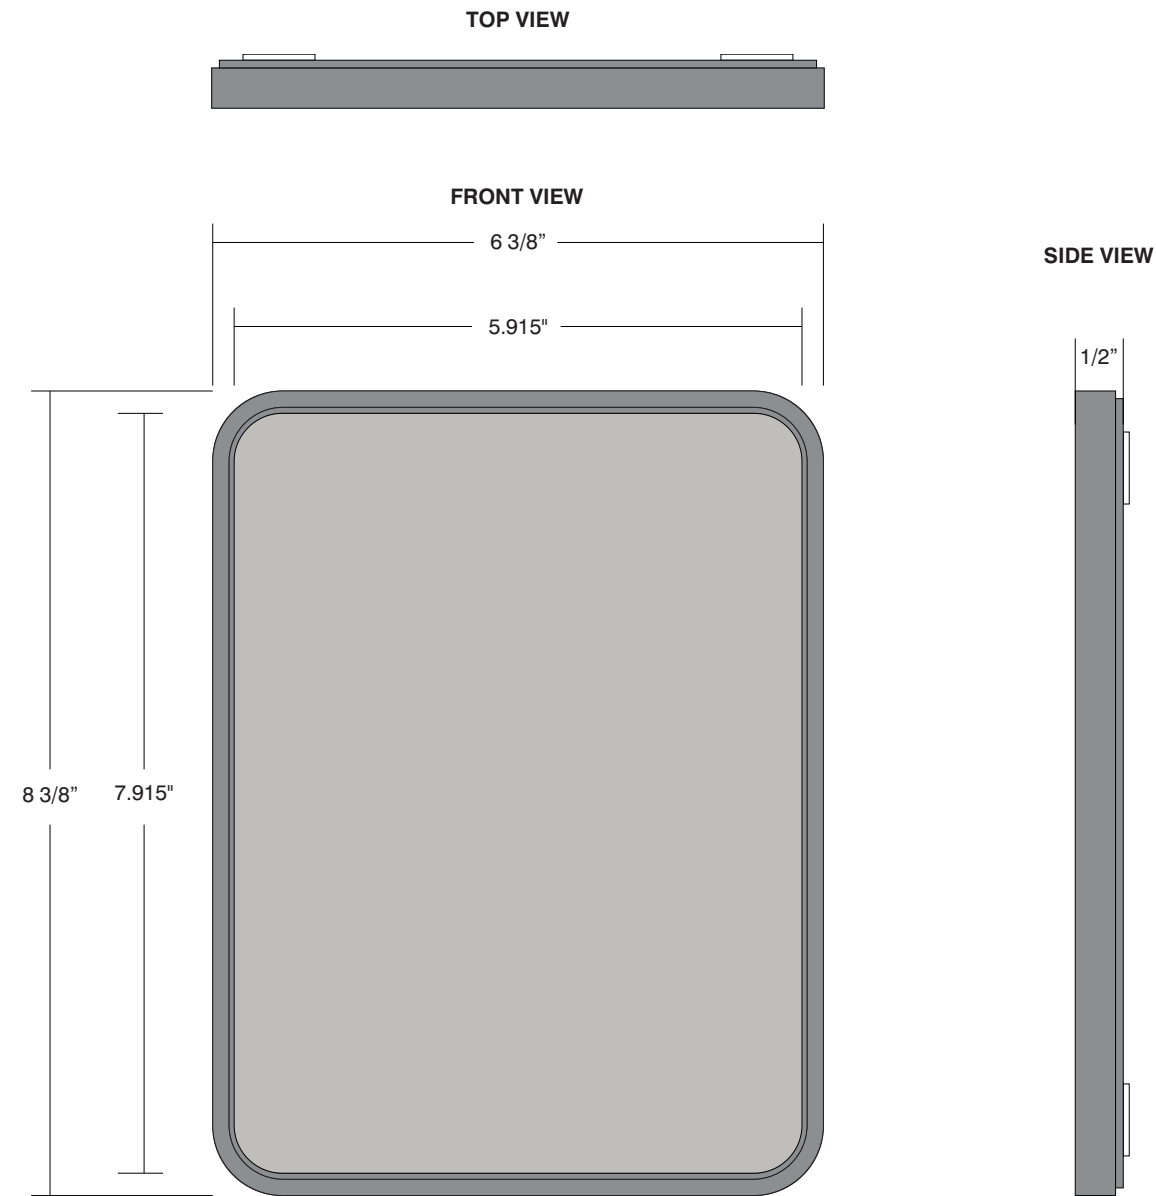

Part ID	QTY	Material/Color/Finish		H x W (in)
• Frame	1	HIP-GR608 - Grey, Radius	.50	8.375 x 6.375
• Panel	1	Pearl Grey (321-306)	.0625	7.915 x 5.915
• Panel Mounting	4	Pop Locks		.75 x .75
• Frame Mounting	4	White Adhesive Squares	.0625	.75 x .75

Standard HIP Color Combinations

	Frame: Grey Panel: Pearl Grey 506	
	Frame: Black Panel: Black 401	
		Frame: Sand Panel: Ash 214

Other panel colors available.

Date	DWG# HIP-R608	Scale: 1" = 2"	Customer	Mounting SF/DF	Quote #	
Quantity			Location	Illuminated NO	Sales Rep.	
1				Voltage N/A		UL Amp N/A
Page				ADA No		Illustrator:
1 of 1				System HIP Radius 6x8		Reviewed By: