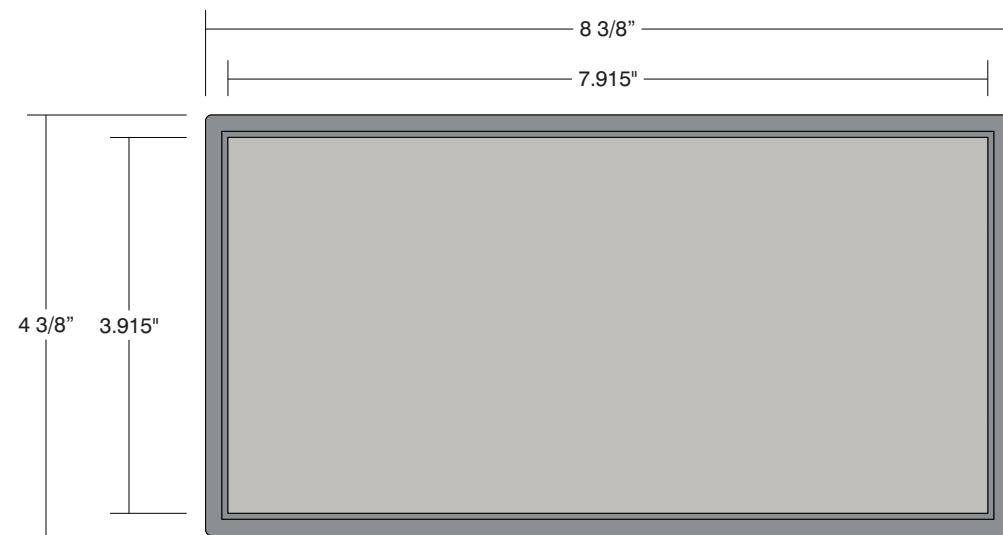

Part ID	QTY	Material/Color/Finish		H x W (in)
• Frame	1	HIP-GS408 - Grey, Square	.50	4.375 x 8.375
• Panel	1	Pearl Grey (321-306)	.0625	3.915 x 7.915
• Panel Mounting	4	Pop Locks		.75 x .75
• Frame Mounting	4	White Adhesive Squares	.0625	.75 x .75

TOP VIEW

FRONT VIEW

SIDE VIEW

Standard HIP Color Combinations

Frame:
Grey
Panel:
Pearl Grey 506

Frame:
Black
Panel:
Black 401

Frame:
Sand
Panel:
Ash 214

Other panel colors available.

Date	DWG# HIP-S408	Scale: 1" = 2"	Customer	Mounting SF/DF	Quote #
Quantity			Location	Illuminated NO	Sales Rep.
1				Voltage N/A	
Page				ADA No	Reviewed By:
1 of 1				System HIP Square 4x8	
<small>*Due to the ADA/ANSI's wide interpretation and other factors that may exist, we cannot affirm compliance in all situations and is hereby removed from responsibility regarding these issues.</small>					