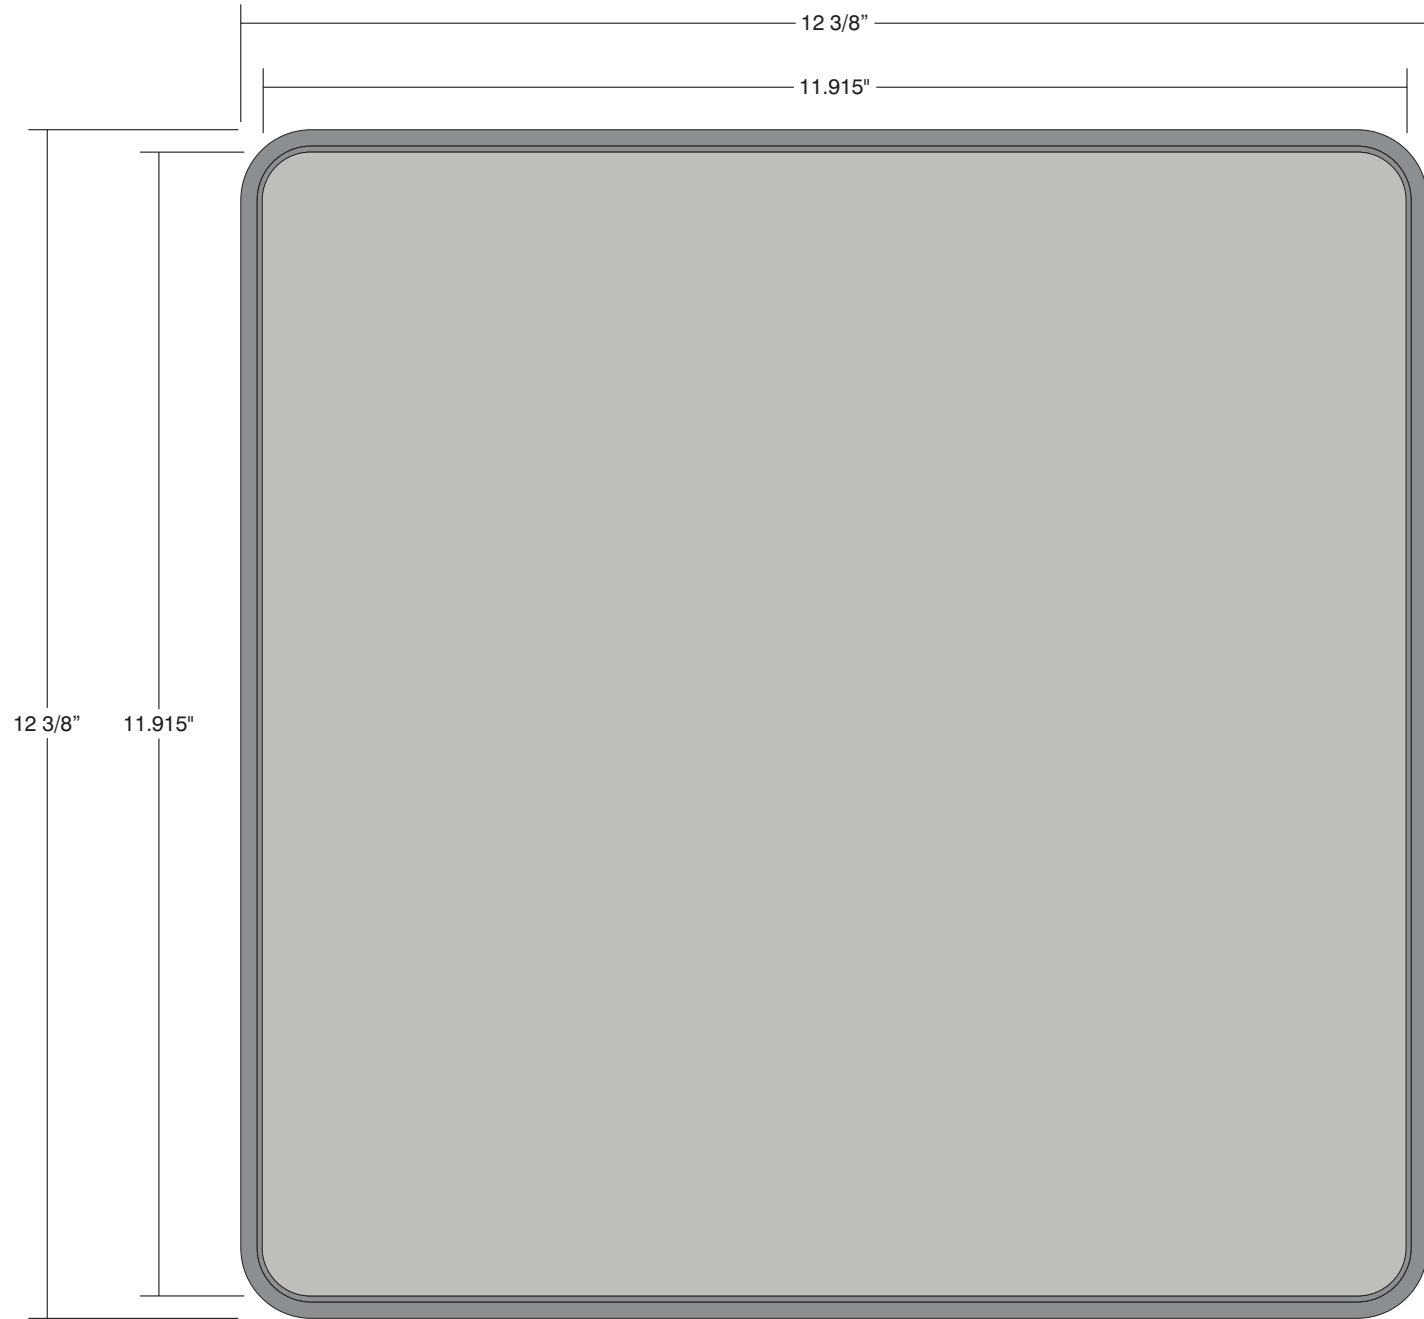

TOP VIEW

FRONT VIEW

SIDE VIEW

1/2"

Part ID	QTY	Material/Color/Finish		H x W (in)
• Frame	1	HIP-GR1212 - Grey, Radius	.50	12.375 x 12.375
• Panel	1	Pearl Grey (321-306)	.0625	11.915 x 11.915
• Panel Mounting	4	Pop Locks		.75 x .75
• Frame Mounting	4	White Adhesive Squares	.0625	.75 x .75

**Standard HIP Color Combinations**

**Frame:**  
Grey  
**Panel:**  
Pearl Grey 506

**Frame:**  
Black  
**Panel:**  
Black 401

**Frame:**  
Sand  
**Panel:**  
Ash 214

Other panel colors available.

Date	DWG# HIP-R1212	Scale: 1" = 2"	Customer	Mounting SF/DF	Quote #												
Quantity	1 of 1	1" = 2"	Location	<table border="1"> <tr> <td>Illuminated</td> <td>NO</td> <td>UL</td> <td></td> </tr> <tr> <td>Voltage</td> <td>N/A</td> <td>Amp</td> <td>N/A</td> </tr> <tr> <td>ADA</td> <td>No</td> <td></td> <td></td> </tr> </table>	Illuminated	NO	UL		Voltage	N/A	Amp	N/A	ADA	No			Sales Rep.
Illuminated			NO	UL													
Voltage			N/A	Amp	N/A												
ADA			No														
Page	System HIP Radius 12 x 12	Illustrator:															
1 of 1	<p><small>*Due to the ADA/ANSI's wide interpretation and other factors that may exist, we cannot affirm compliance in all situations and is hereby removed from responsibility regarding these issues.</small></p>	Reviewed By:															