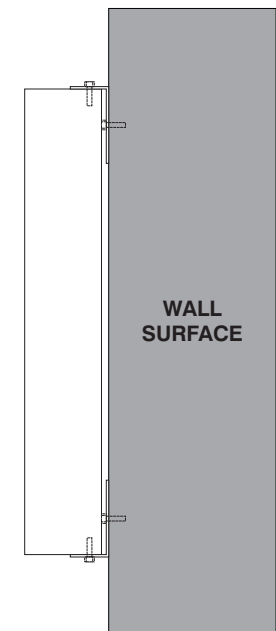

Side View

Date	DWG# HED-400_SF_Wall Mount	Scale: 1"=10"	Customer	Mounting SF/DF	Wall Mount Single Face	Quote #
XX.XX.XX				NO	UL	
Quantity			Location	NO	N/A	Sales Rep.
1				N/A	N/A	
Page			System	ADA	No	Rev. 0
1 of 1			HED-400 (24" x 60") Standard Face Wall Mount Sign System	*Due to the ADA/ ANSI's wide interpretation and other factors that may exist, we cannot affirm compliance in all situations and is hereby removed from responsibility regarding these issues.		
						Reviewed By:

• 6400 Howard Drive, Fairview PA 16415 • Toll Free 800.458.0591 •
• PA 814.833.7000 • Fax 814.838.0011 •
www.howardindustries.com