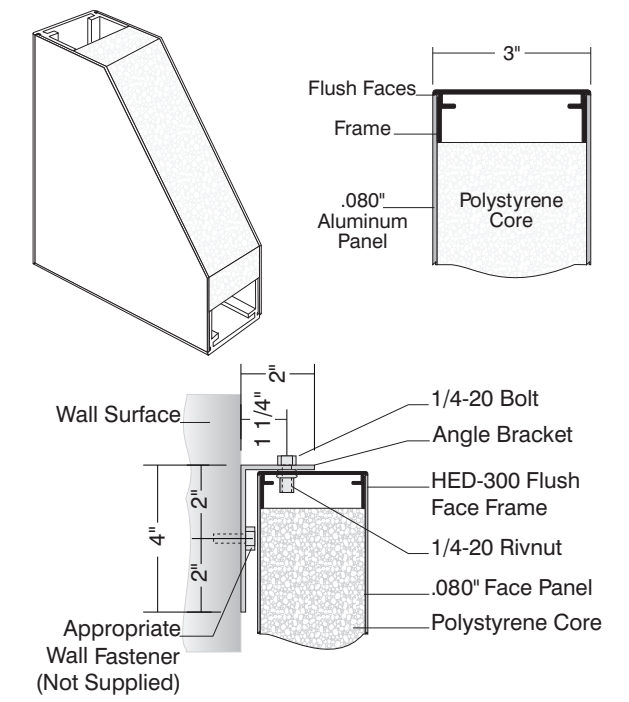

HED-300 Flush Face Wall Mount Detail