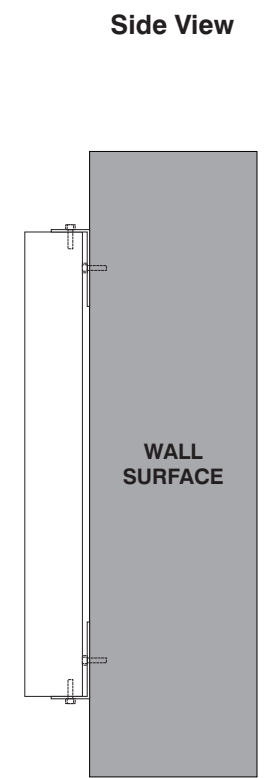

- **Sign System: HED-300 Flush Face Wall Mount**
  - (2) .080" Aluminum Panel: (H) 24" x (L) 60"
- **Paint:**
  - Standard White - Frame, Panels
- **Mounting**
  - (4) Mounting Bracket: 2" x 4" x 6" Lg.