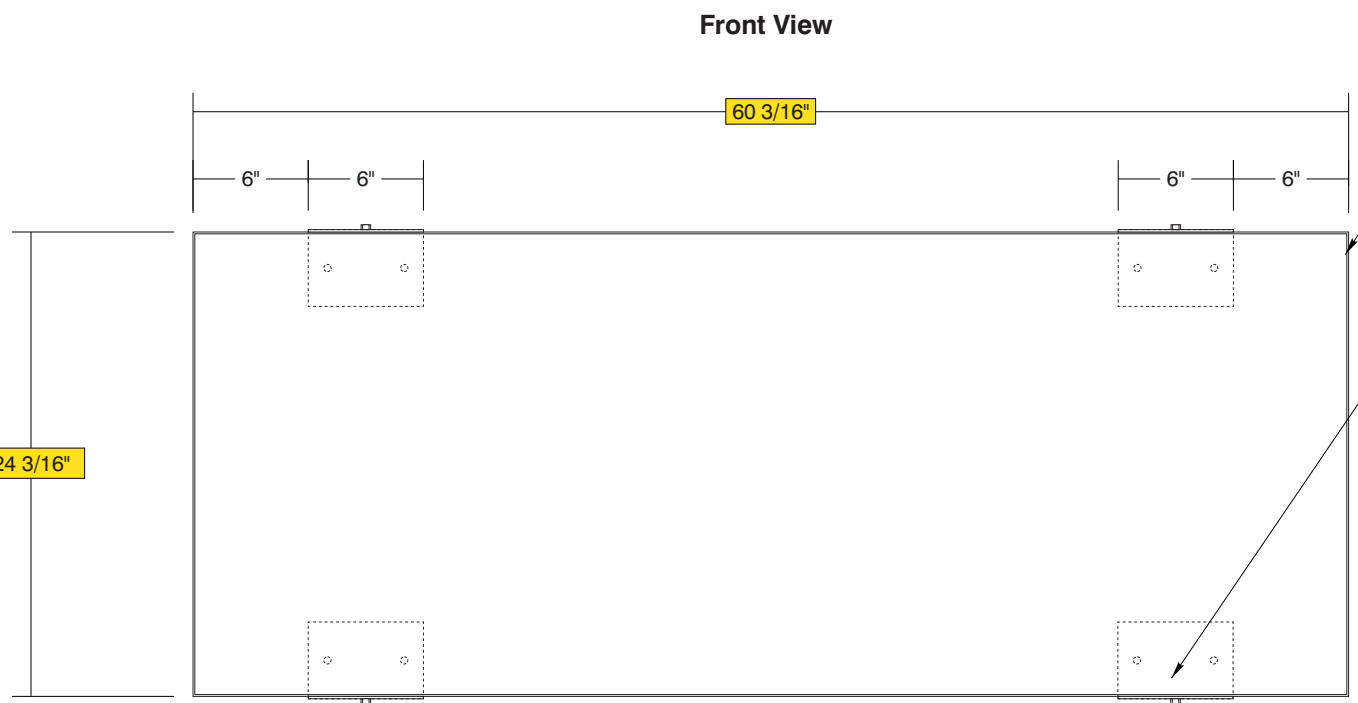

HED-300 Flush Face Wall Mount Detail