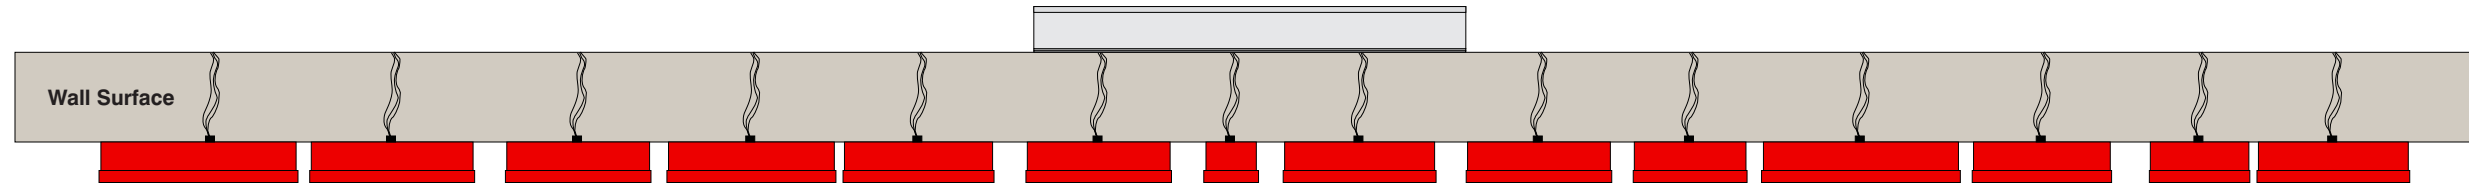

TOP VIEW

FRONT VIEW

SIDE VIEW

• **Sign System: Flush Mounted Illuminated Channel Letters (20" Cap. C)**

• **Letter Face:**

- .125" White Acrylic Faces
- 1" Depth Trim Cap

• **Letter Returns and Letter Backs:**

- 0.040" Custom Fabricated Aluminum Returns: (D) 3 3/8"
- Single .063" Aluminum Letter Back

• **Paint:**

- Dragon Red (SIGNM15024) - Trim Cap, Return, Letter Back

• **LED Illuminated/ Mounting**

- Panel Mounted Pure White LED Modules
- Power Supplies in UL-Rated Enclosed Remote Raceway
- Flush Mounted to Wall Surface