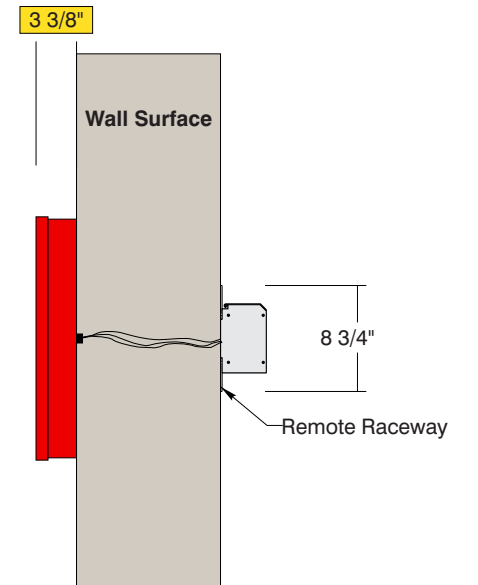

TOP VIEW

FRONT VIEW

SIDE VIEW

• **Sign System: Flush Mounted Illuminated Channel Letters (20" Cap. C)**

• **Letter Face:**

- .125" White Acrylic Faces
- 1" Depth Trim Cap

• **Letter Returns and Letter Backs:**

- 0.040" Custom Fabricated Aluminum Returns: (D) 3 3/8"
- Single .063" Aluminum Letter Back

• **Paint:**

- Dragon Red (SIGNM15024) - Trim Cap, Return, Letter Back

• **LED Illuminated/ Mounting**

- Panel Mounted Pure White LED Modules
- Power Supplies in UL-Rated Enclosed Remote Raceway
- Flush Mounted to Wall Surface

Date	DWG# FrontLit_ChannelLetter_FM	Scale:	1"=1'	Customer	Mounting	Flush Mount	Quote #				 <p>Architectural Signage Systems</p> <p>• 6400 Howard Drive, Fairview PA 16415 • Toll Free 800.458.0591 • • PA 814.833.7000 • Fax 814.838.0011 • www.howardindustries.com</p> <p>All concepts and designs represented by this drawing are the property of Howard Industries and may not be reproduced or used in any manner without written consent. ©Copyright 2020 Howard Industries.</p>
XX.XX.XX				Location	SF/DF	Single Face	Sales Rep.				
Quantity				System	Illuminated	NO	Illustrator:				
1					Voltage	N/A	UL Amp				
Page					ADA	No	Rev. 0	Reviewed By:			
1 of 1				Illuminated Channel Letters (Front Lit) Flush Mount	<small>*Due to the ADA/ ANSI's wide interpretation and other factors that may exist, we cannot affirm compliance in all situations and is hereby removed from responsibility regarding these issues.</small>						