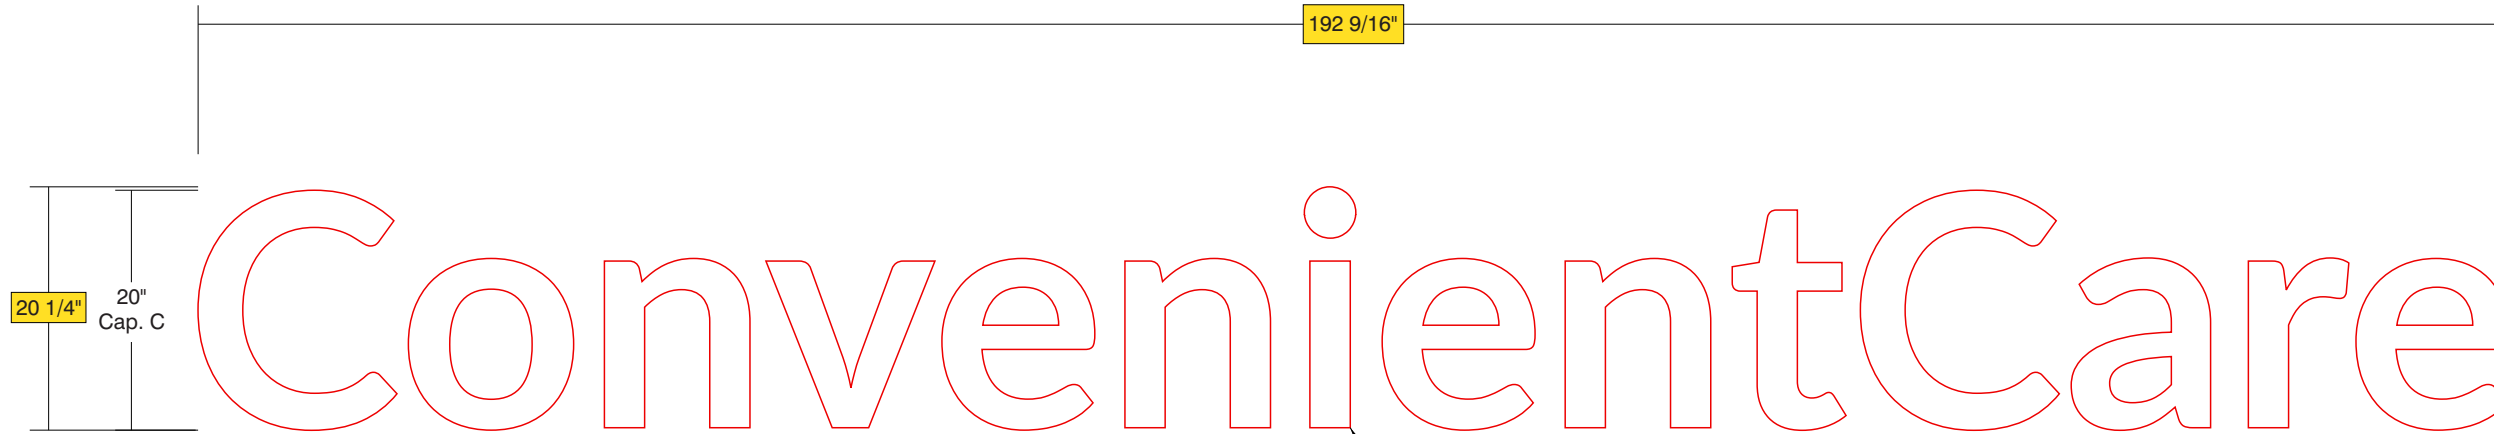

TOP VIEW

FRONT VIEW

SIDE VIEW

• **Sign System: Flush Mounted Illuminated Channel Letters (20" Cap. C)**

• **Letter Face:**

- .125" White Acrylic Faces
- 1" Depth Trim Cap

• **Letter Returns and Letter Backs:**

- 0.040" Custom Fabricated Aluminum Returns: (D) 3 3/8"
- Single .063" Aluminum Letter Back

• **Paint:**

- Dragon Red (SIGNM15024) - Trim Cap, Return, Letter Back

• **LED Illuminated/ Mounting**

- Panel Mounted Pure White LED Modules
- Power Supplies in UL-Rated Enclosed Remote Raceway
- Flush Mounted to Wall Surface