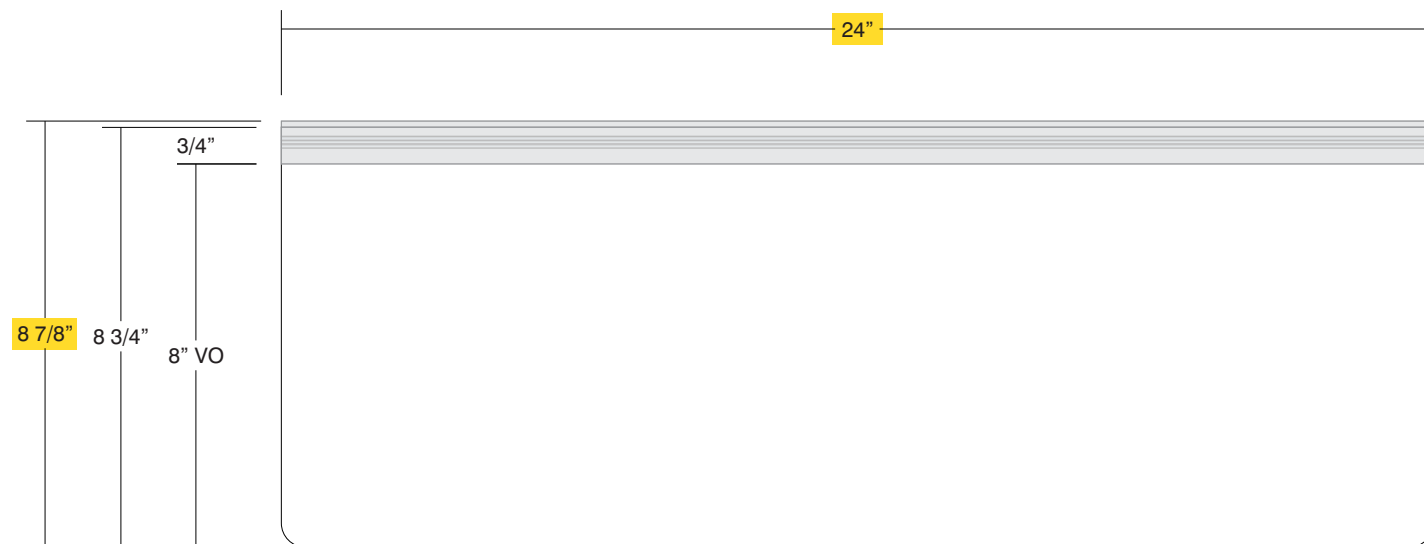

Part ID	QTY	Material/Color/Finish		H x W (in)
• Panel	1	White Opaque (3015) Acrylic	.25	8.75 x 24
• Mounting Bracket	1	PPMB 5221 w/Countersunk Mounting Holes		24

BOTTOM VIEW

FRONT VIEW - SIDE A

SIDE VIEW

BACK VIEW - SIDE B

Date	DWG# Acrylic CM Extrusion	Scale: 1"=4"	Customer	Mounting SF/DF	Ceiling Mount Double Face	Quote #			
Quantity			Location	Illuminated Voltage	NO N/A UL Amp N/A	Sales Rep.			
Page			System	ADA	No Rev. 0	Illustrator:			
1 of 1			Acrylic Ceiling Mount With Mounting Extrusion	*Due to the ADA/ ANSI's wide interpretation and other factors that may exist, we cannot affirm compliance in all situations and is hereby removed from responsibility regarding these issues.		Reviewed By:			