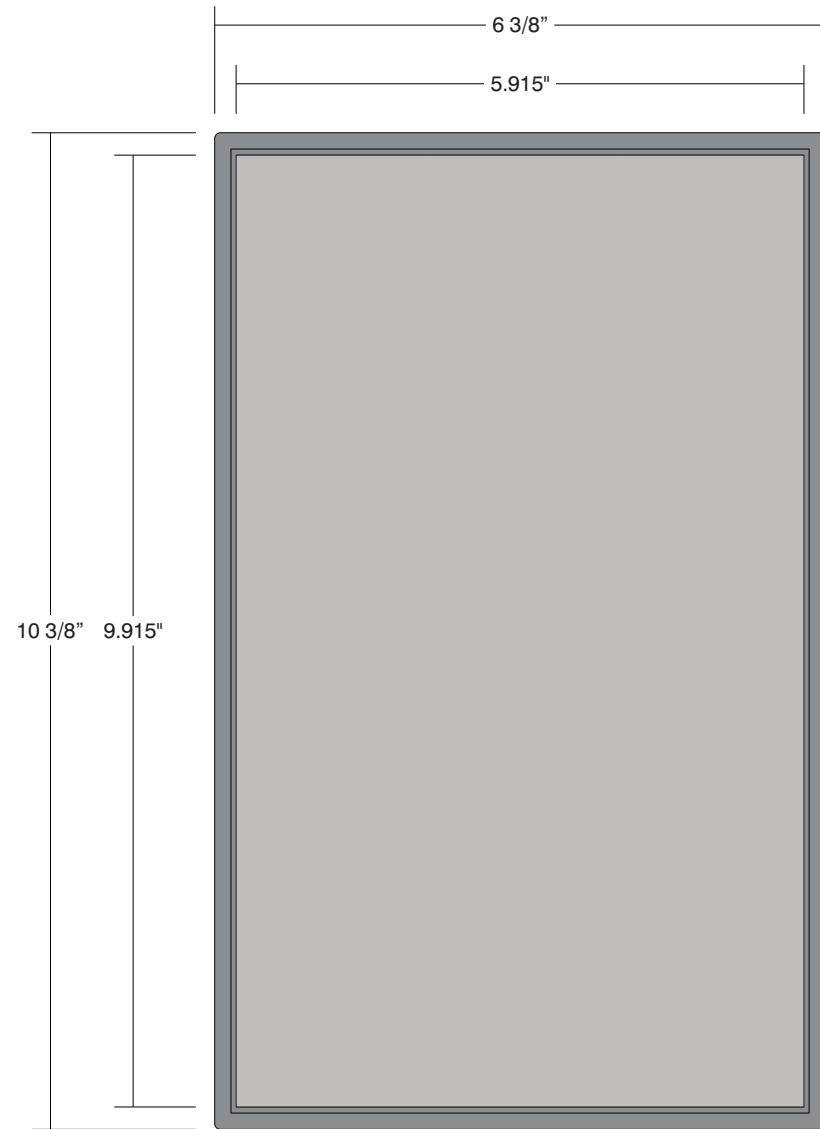

Part ID	QTY	Material/Color/Finish		H x W (in)
• Frame	1	HIP-GS610 - Grey, Square	.50	10.375 x 6.375
• Panel	1	Pearl Grey (321-306)	.0625	9.915 x 5.915
• Panel Mounting	4	Pop Locks		.75 x .75
• Frame Mounting	4	White Adhesive Squares	.0625	.75 x .75

TOP VIEW

FRONT VIEW

SIDE VIEW

**Standard HIP Color Combinations**

**Frame:**  
Grey  
**Panel:**  
Pearl Grey 506

**Frame:**  
Black  
**Panel:**  
Black 401

**Frame:**  
Sand  
**Panel:**  
Ash 214

Other panel colors available.

Date	DWG# HIP-S610	Scale: 1" = 2"	Customer	Mounting SF/DF	Quote #
Quantity	1		Location	Illuminated NO Voltage N/A	Sales Rep.
Page	1 of 1		System HIP Square 6x10	UL Amp N/A ADA No	Illustrator:
				*Due to the ADA/ANSI's wide interpretation and other factors that may exist, we cannot affirm compliance in all situations and is hereby removed from responsibility regarding these issues.	Reviewed By: