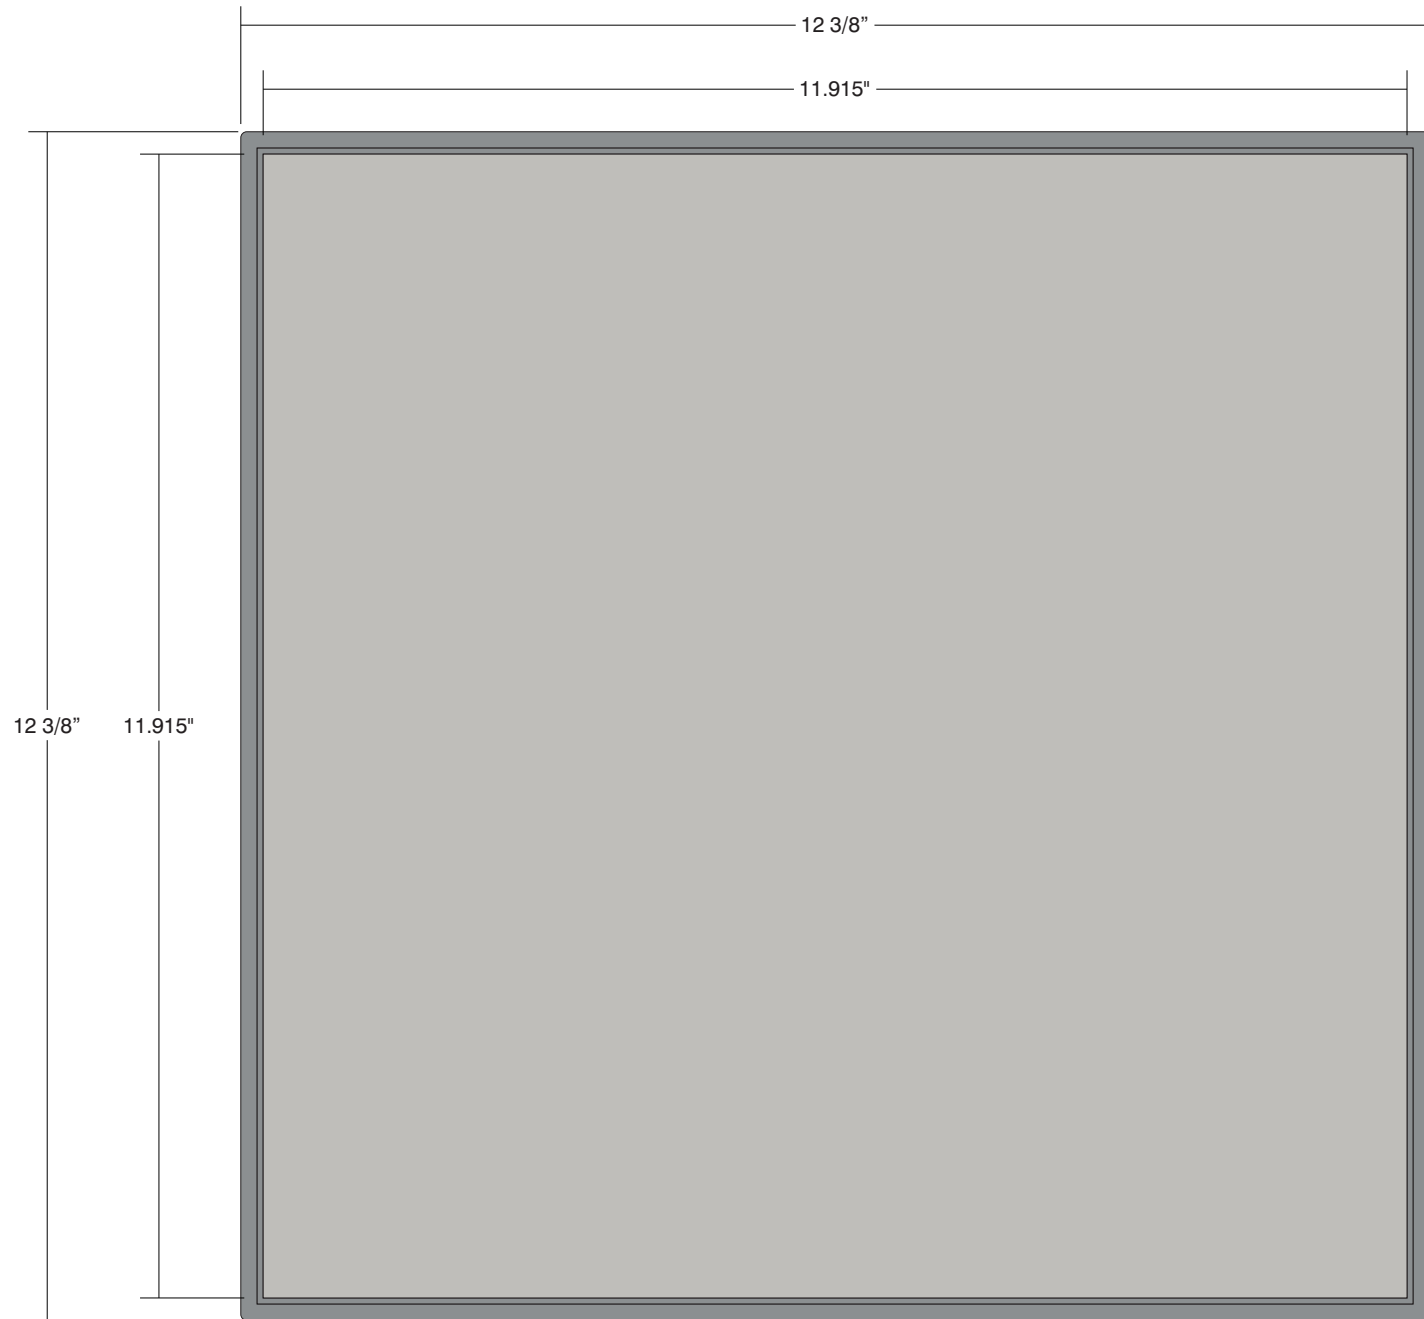

TOP VIEW

FRONT VIEW

SIDE VIEW

1/2"

Part ID	QTY	Material/Color/Finish		H x W (in)
• Frame	1	HIP-GS1212 - Grey, Square	.50	12.375 x 12.375
• Panel	1	Pearl Grey (321-306)	.0625	11.915 x 11.915
• Panel Mounting	4	Pop Locks		.75 x .75
• Frame Mounting	4	White Adhesive Squares	.0625	.75 x .75

**Standard HIP Color Combinations**

**Frame:**  
Grey  
**Panel:**  
Pearl Grey 506

**Frame:**  
Black  
**Panel:**  
Black 401

**Frame:**  
Sand  
**Panel:**  
Ash 214

Other panel colors available.

Date	DWG# HIP-S1212	Scale: 1" = 2"	Customer	Mounting SF/DF	Quote #												
Quantity	1	Page	Location	<table border="1"> <tr> <td>Illuminated</td> <td>NO</td> <td>UL</td> <td></td> </tr> <tr> <td>Voltage</td> <td>N/A</td> <td>Amp</td> <td>N/A</td> </tr> <tr> <td>ADA</td> <td>No</td> <td></td> <td></td> </tr> </table>	Illuminated	NO	UL		Voltage	N/A	Amp	N/A	ADA	No			Sales Rep.
Illuminated			NO	UL													
Voltage			N/A	Amp	N/A												
ADA	No																
1 of 1	System	HIP Square 12x12	<p><small>*Due to the ADA/ ANSI's wide interpretation and other factors that may exist, we cannot affirm compliance in all situations and is hereby removed from responsibility regarding these issues.</small></p>	Illustrator:													
				Reviewed By:													