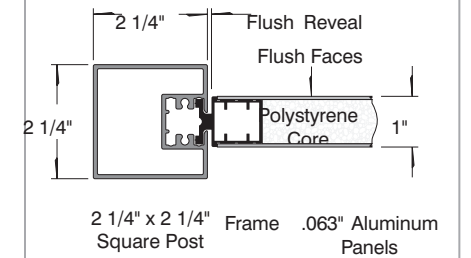

SLIMPRO1 Flush Face Detail

• Sign System: SLIMPRO1 Flag Mount

- (2) .063" Aluminum Panels: (H) 24" x (L) 24"

• Paint:

- Standard White - Panel, Frame, Post, Cap

• Single Post Mount

- Posts Size: 2 1/4" x 2 1/4" x (L) 90" with Cap

*NOTE: A 2" Locking Square with Set Screw is Used to Secure Sign

Date	DWG# SLIMPRO1_FlagMount	Scale: 1"=1'	Customer	Mounting SF/DF	Single Post Flag Mounted Double Face		Quote #
XX.XX.XX			Location	Illuminated	NO	UL	Sales Rep.
Quantity			System	Voltage	N/A	Amp	Illustrator:
1			SLIMPRO1 (24" x 24") Flag Mount Sign System	ADA	No	Rev. 0	Reviewed By:
Page				*Due to the ADA/ ANSI's wide interpretation and other factors that may exist, we cannot affirm compliance in all situations and is hereby removed from responsibility regarding these issues.			
1 of 1							

• 6400 Howard Drive, Fairview PA 16415 • Toll Free 800.458.0591 •
• PA 814.833.7000 • Fax 814.838.0011 •
www.howardindustries.com