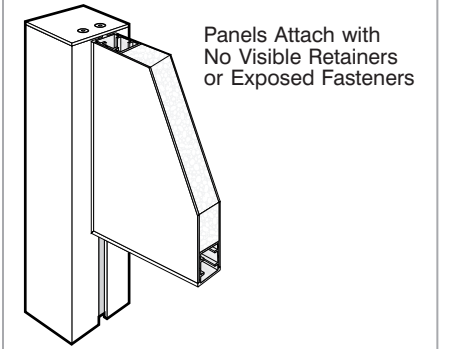

SLIMPRO1 Flush Face Detail

• Sign System: SLIMPRO1 Flag Mount

- (2) .063" Aluminum Panels: (H) 24" x (L) 24"

• Paint:

- Standard White - Panel, Frame, Post, Cap

• Single Post Mount

- Posts Size: 2 1/4" x 2 1/4" x (L) 90" with Cap

*NOTE: A 2" Locking Square with Set Screw is Used to Secure Sign

Date	DWG# SLIMPRO1_FlagMount	Scale: 1"=1'	Customer	Mounting SF/DF	Single Post Flag Mounted Double Face		Quote #
XX.XX.XX			Location	Illuminated	NO	UL	Sales Rep.
Quantity			System	Voltage	N/A	Amp	Illustrator:
1			SLIMPRO1 (24" x 24") Flag Mount Sign System	ADA	No	Rev. 0	Reviewed By:
Page				*Due to the ADA/ ANSI's wide interpretation and other factors that may exist, we cannot affirm compliance in all situations and is hereby removed from responsibility regarding these issues.			
1 of 1							

• 6400 Howard Drive, Fairview PA 16415 • Toll Free 800.458.0591 •
• PA 814.833.7000 • Fax 814.838.0011 •
www.howardindustries.com