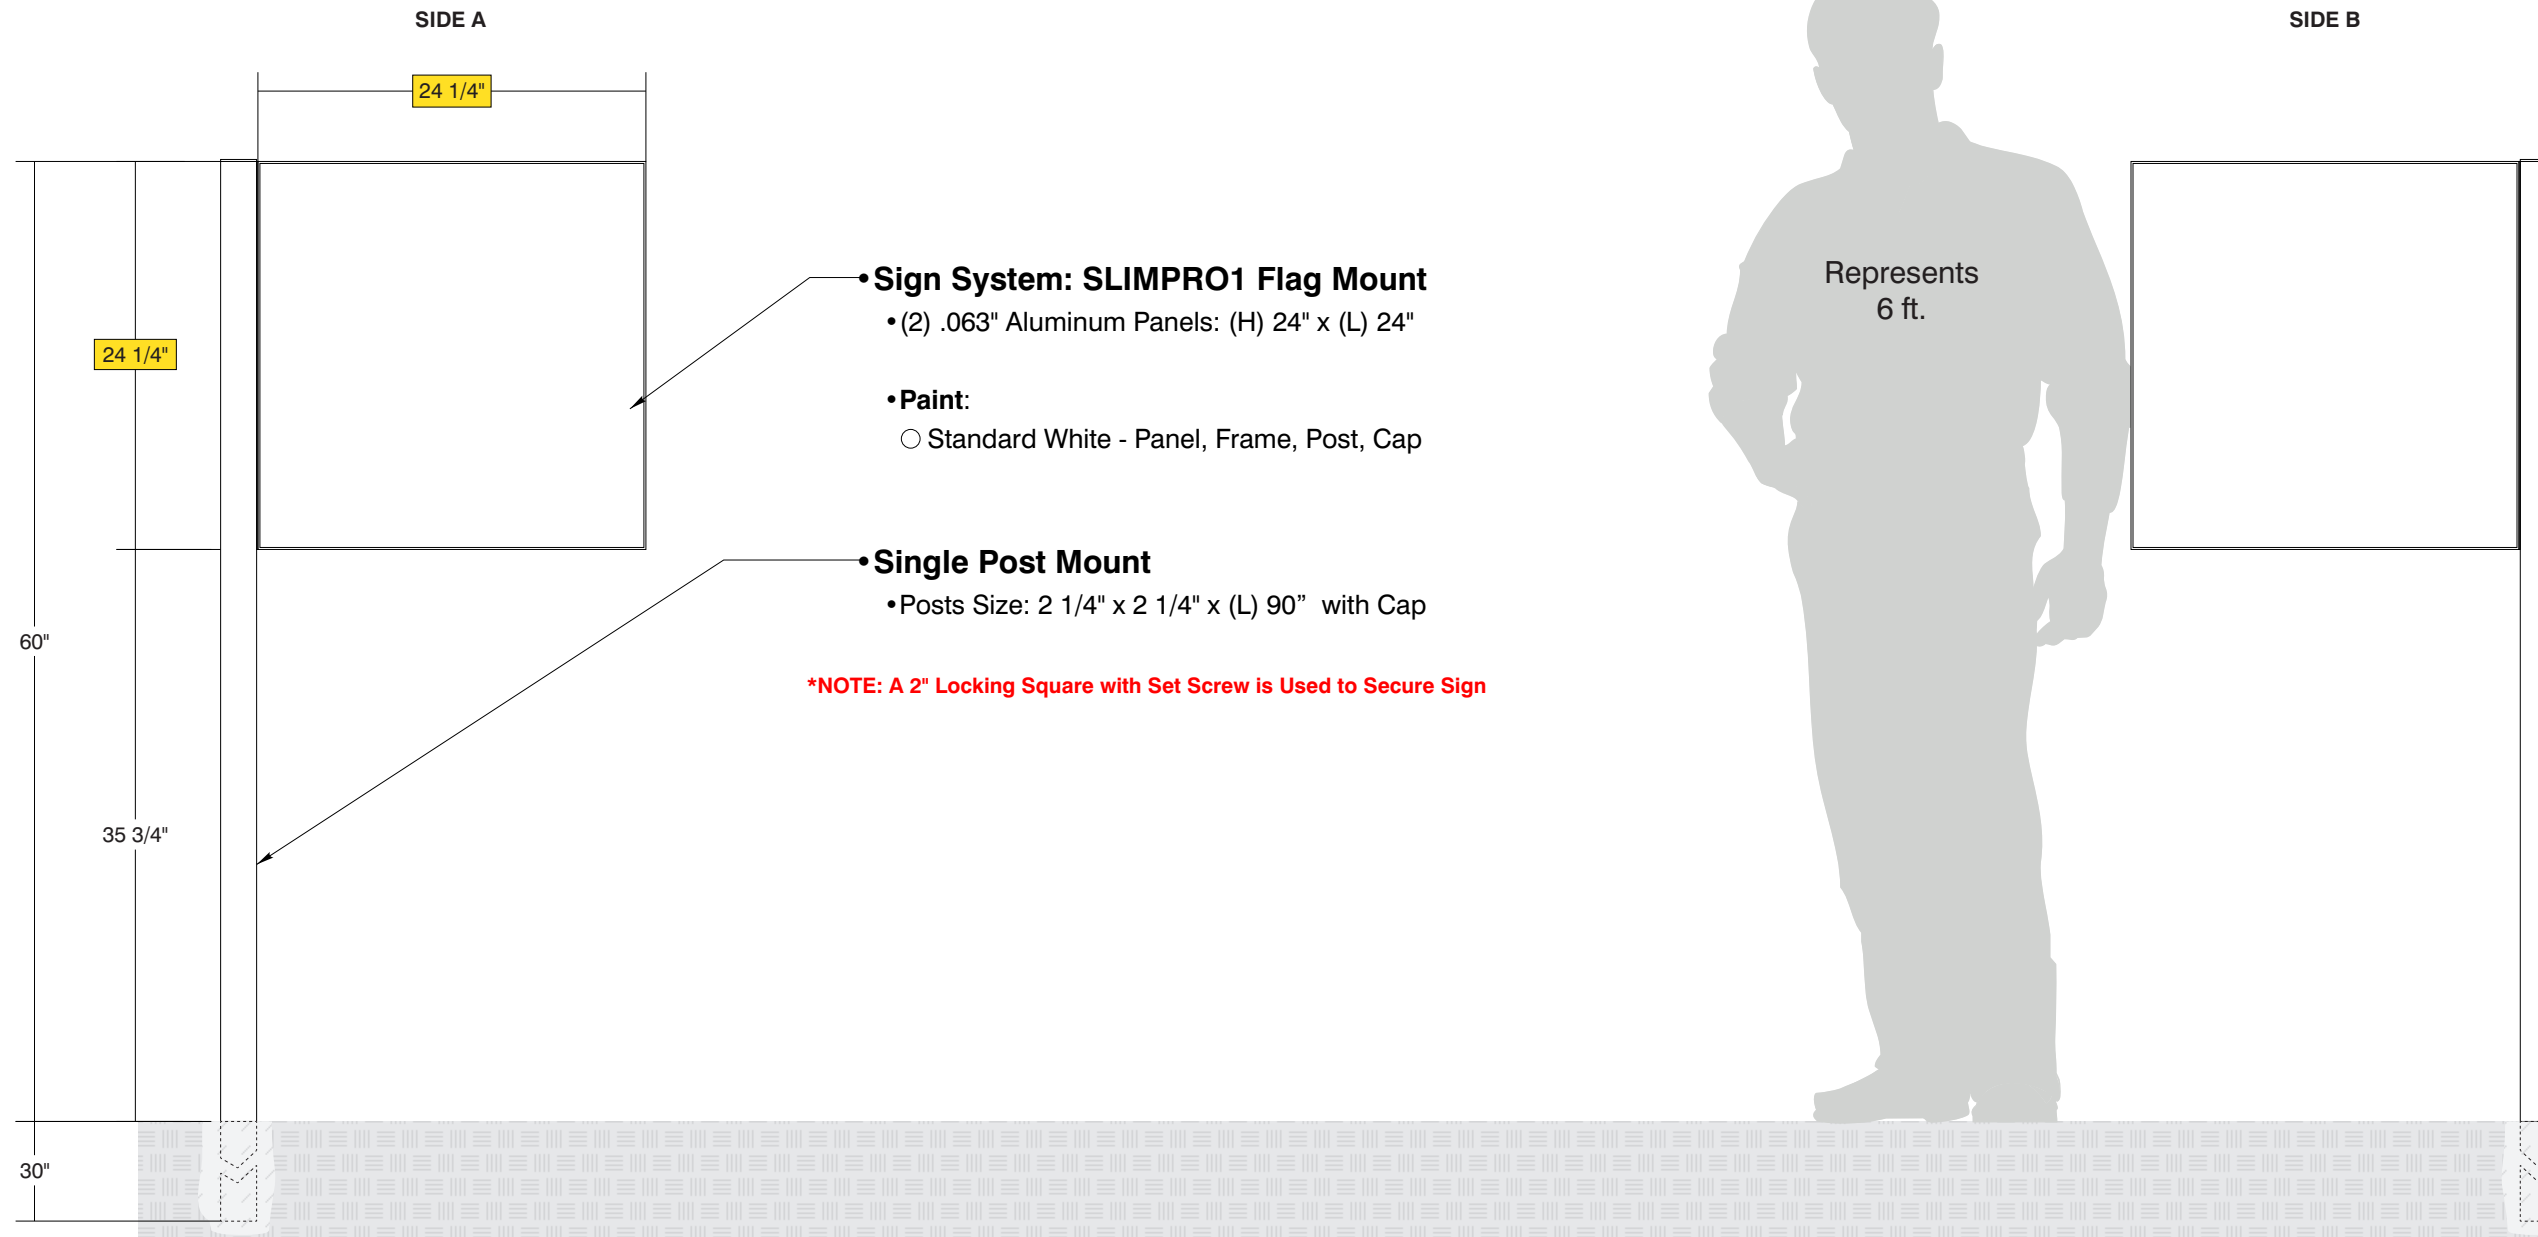

SLIMPRO1 Flush Face Detail

• Sign System: SLIMPRO1 Flag Mount

- (2) .063" Aluminum Panels: (H) 24" x (L) 24"

• Paint:

- Standard White - Panel, Frame, Post, Cap

• Single Post Mount

- Posts Size: 2 1/4" x 2 1/4" x (L) 90" with Cap

*NOTE: A 2" Locking Square with Set Screw is Used to Secure Sign

Date	DWG# SLIMPRO1_FlagMount	Scale: 1"=1'	Customer	Mounting SF/DF	Single Post Flag Mounted Double Face		Quote #
XX.XX.XX			Location	Illuminated	NO	UL	Sales Rep.
Quantity			System	Voltage	N/A	Amp	Illustrator:
1			SLIMPRO1 (24" x 24") Flag Mount Sign System	ADA	No	Rev. 0	Reviewed By:
Page				*Due to the ADA/ ANSI's wide interpretation and other factors that may exist, we cannot affirm compliance in all situations and is hereby removed from responsibility regarding these issues.			
1 of 1							

• 6400 Howard Drive, Fairview PA 16415 • Toll Free 800.458.0591 •
• PA 814.833.7000 • Fax 814.838.0011 •
www.howardindustries.com