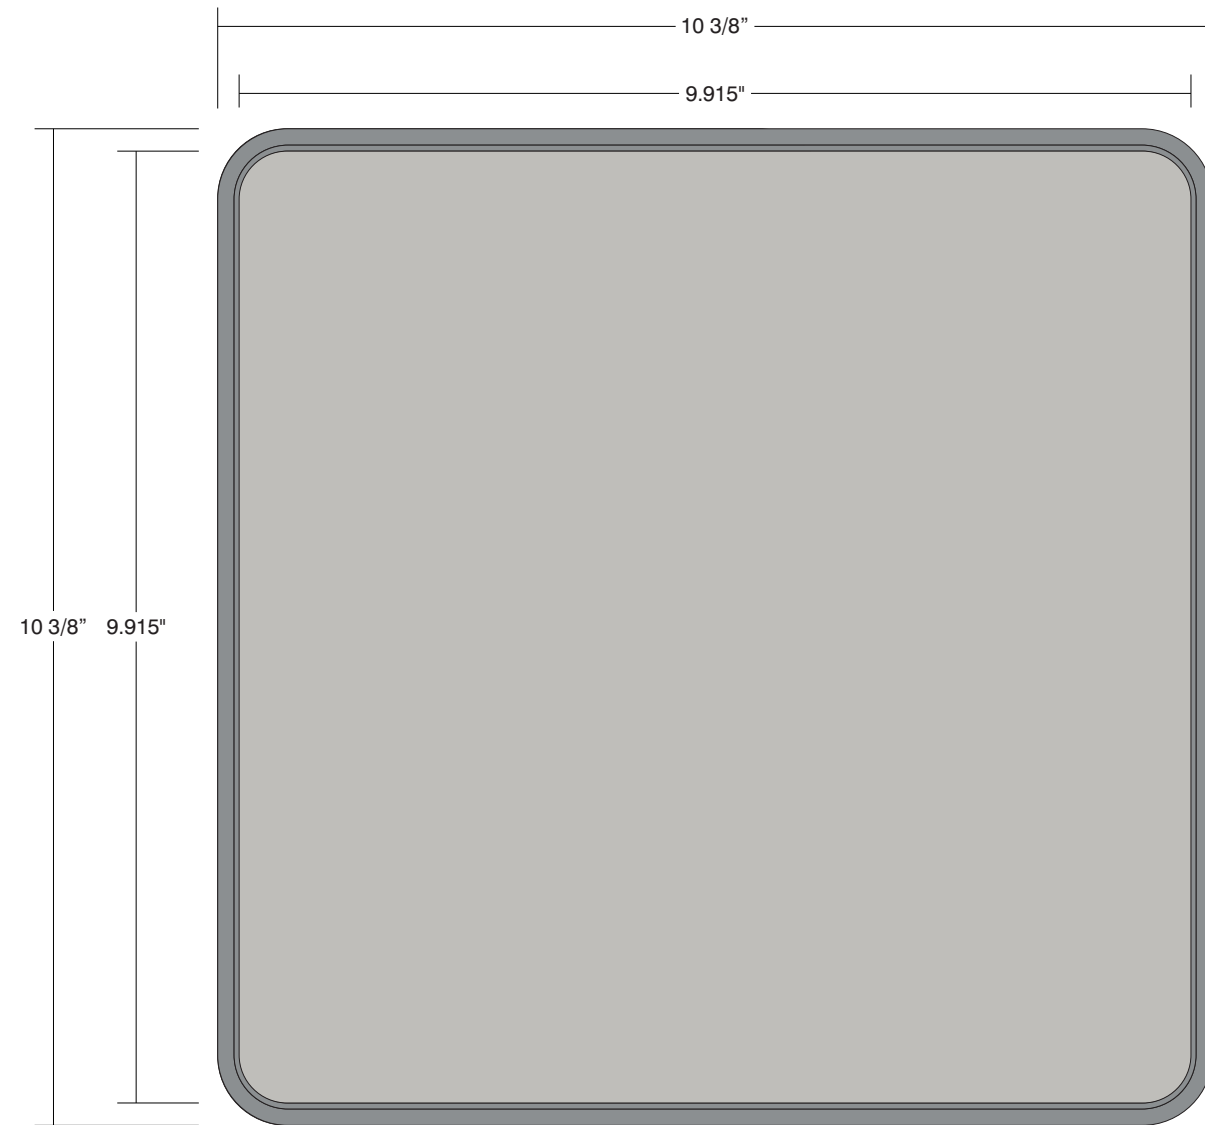

Part ID	QTY	Material/Color/Finish		H x W (in)
• Frame	1	HIP-GR1010 - Grey, Radius	.50	10.375 x 10.375
• Panel	1	Pearl Grey (321-306)	.0625	9.915 x 9.915
• Panel Mounting	4	Pop Locks		.75 x .75
• Frame Mounting	4	White Adhesive Squares	.0625	.75 x .75

TOP VIEW

FRONT VIEW

SIDE VIEW

**Standard HIP Color Combinations**

**Frame:**  
Grey  
**Panel:**  
Pearl Grey 506

**Frame:**  
Black  
**Panel:**  
Black 401

**Frame:**  
Sand  
**Panel:**  
Ash 214

Other panel colors available.

Date	DWG# HIP-R1010	Scale: 1" = 2"	Customer	Mounting SF/DF	Quote #												
Quantity	1		Location	<table border="1"> <tr> <td>Illuminated</td> <td>NO</td> <td>UL</td> <td></td> </tr> <tr> <td>Voltage</td> <td>N/A</td> <td>Amp</td> <td>N/A</td> </tr> <tr> <td>ADA</td> <td>No</td> <td></td> <td></td> </tr> </table>	Illuminated	NO	UL		Voltage	N/A	Amp	N/A	ADA	No			Sales Rep.
Illuminated	NO	UL															
Voltage	N/A	Amp	N/A														
ADA	No																
Page	1 of 1		System HIP Radius 10 x 10	<small>*Due to the ADA/ANSI's wide interpretation and other factors that may exist, we cannot affirm compliance in all situations and is hereby removed from responsibility regarding these issues.</small>	Illustrator:												
					Reviewed By:												